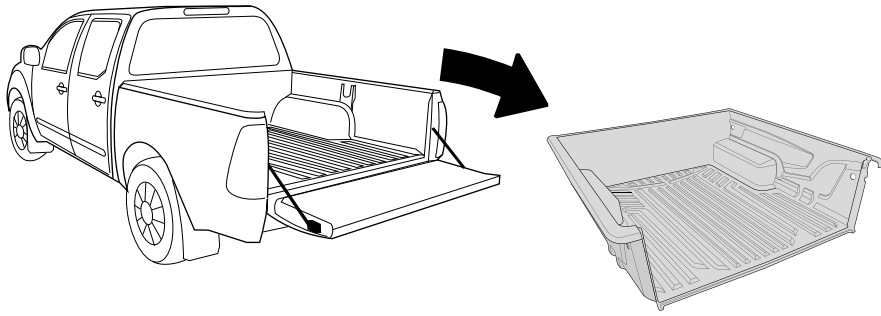

1

No.4, 5

2

LH/RH