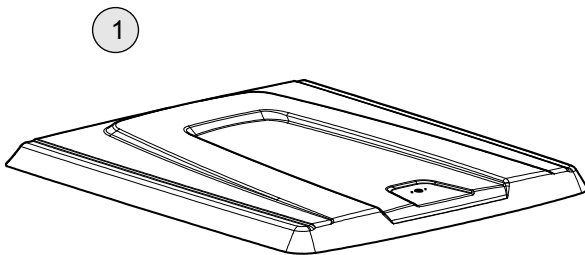

Tel : (662) 7443020-9 Fax : (662) 7443030

www.aeroklas.com, www.deck-cover.com E-mail: webinfo@aeroklas.com

PART LIST

COMPONENT PART

No.	(COMPONENT PART)	(QTY)
1.	DECK COVER	1
2.	FRONT CLAMP	2
3.	REAR CLAMP RH/LH	1/1
4.	FRONT EXTENSION BOLT	4
5.	REAR EXTENSION BOLT	4
6.	U-LOCK FOR HINGE RH/LH	1/1
7.	ASSY LOWER PLATE FOR GAS STRUT RH/LH	1/1
8.	PLATE LOCK	2
9.	GAS STRUT	1
10.	INSTALLATION MANUAL	1