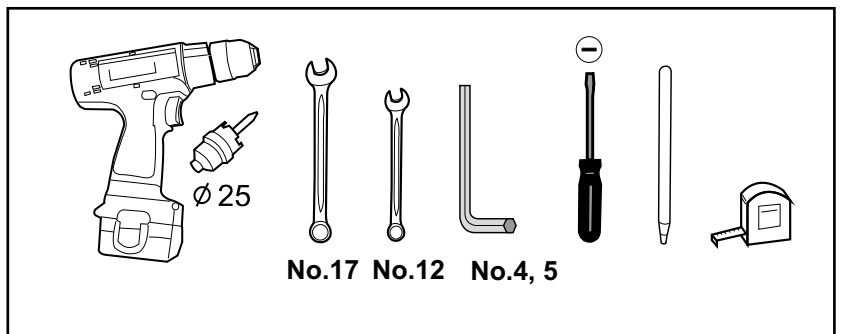

AEROKLAS

DECK COVER : SPEED

INSTALLATION MANUAL

คู่มือติดตั้ง

TOYOTA HILUX REVO 2015 DOUBLE CAB

โตโยต้า ไฮลักซ์ รีโว 2015 4 ประตู

AEROKLAS CO., LTD.

62 Soi Bangna-Trad 25, Bangna, Bangkok 10260 THAILAND.

Tel : (662) 7443020-9 Fax : (662) 7443030

www.aeroklas.com, www.deck-cover.com E-mail: webinfo@aeroklas.com

PART LIST

COMPONENT PART

No.	(COMPONENT PART)	(QTY)
1.	DECK COVER	1
2.	FRONT CLAMP	2
3.	REAR CLAMP RH/LH	1/1
4.	FRONT EXTENSION BOLT	4
5.	REAR EXTENSION BOLT	4
6.	U-LOCK FOR HINGE RH/LH	1/1
7.	ASSY LOWER PLATE FOR GAS STRUT RH/LH	1/1
8.	PLATE LOCK	2
9.	GAS STRUT	1
10.	INSTALLATION MANUAL	1

TOOLS