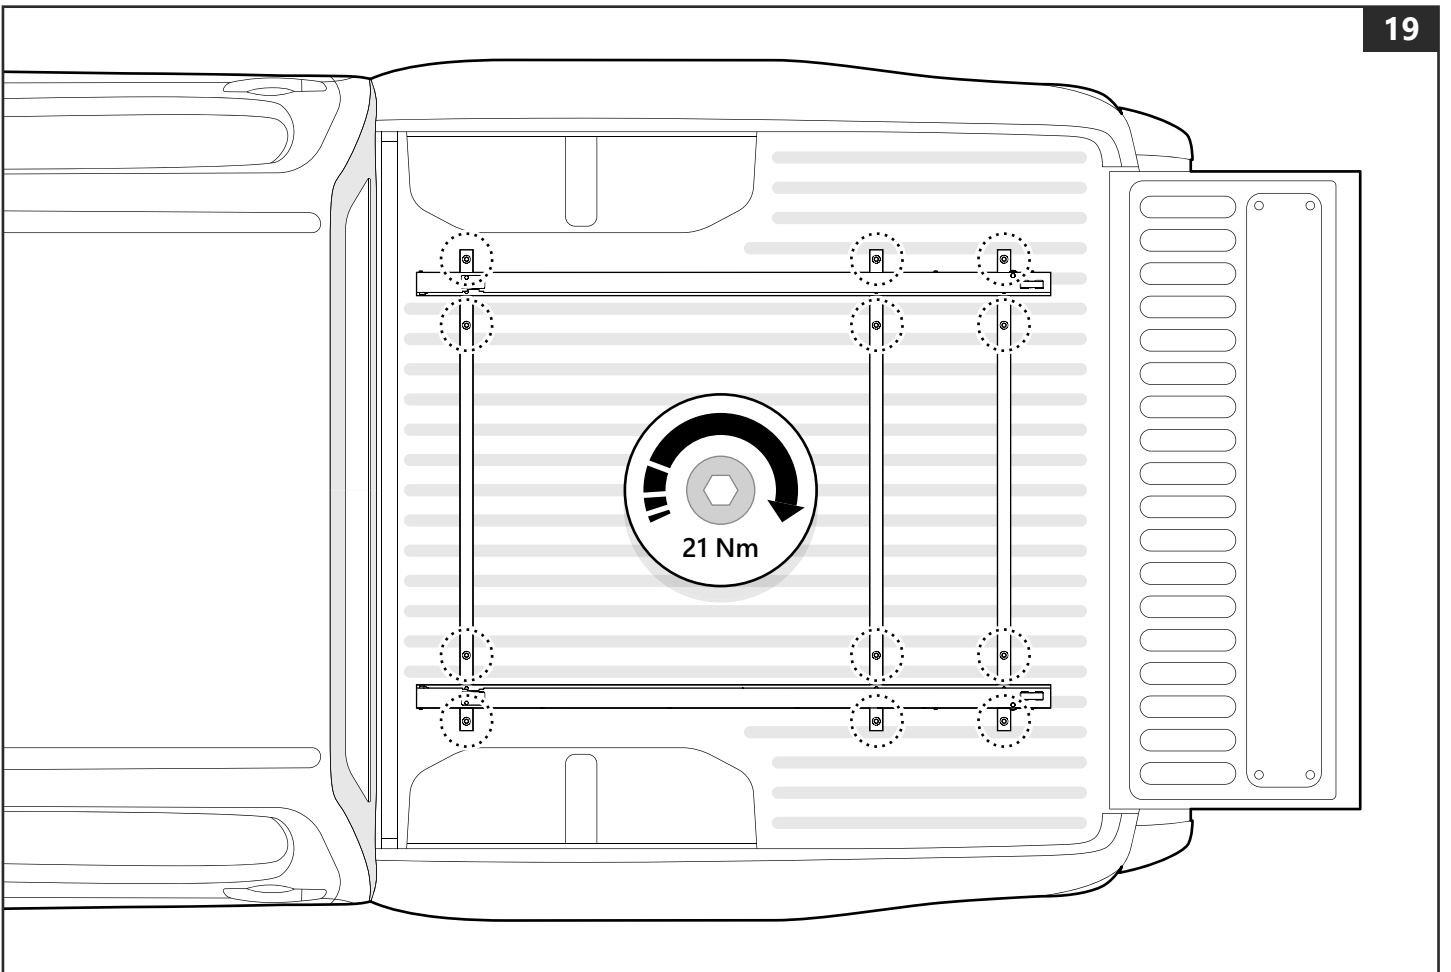

1

Customer Service +45 4810 2950 (08:00 - 16:00 CET)
Fax +45 4810 2960
Support info@mountaintop.dk
Website www.mountaintop.dk
Address Pedersholmparken 10, 3660 Frederikssund, Denmark

PART NUMBER(S)	MODEL / YEAR	CAB TYPE(S)	INSTALLATION TIME	WEIGHT
MTS FO90	Ford / Year →	Double	1 hour(s)	33 Kg