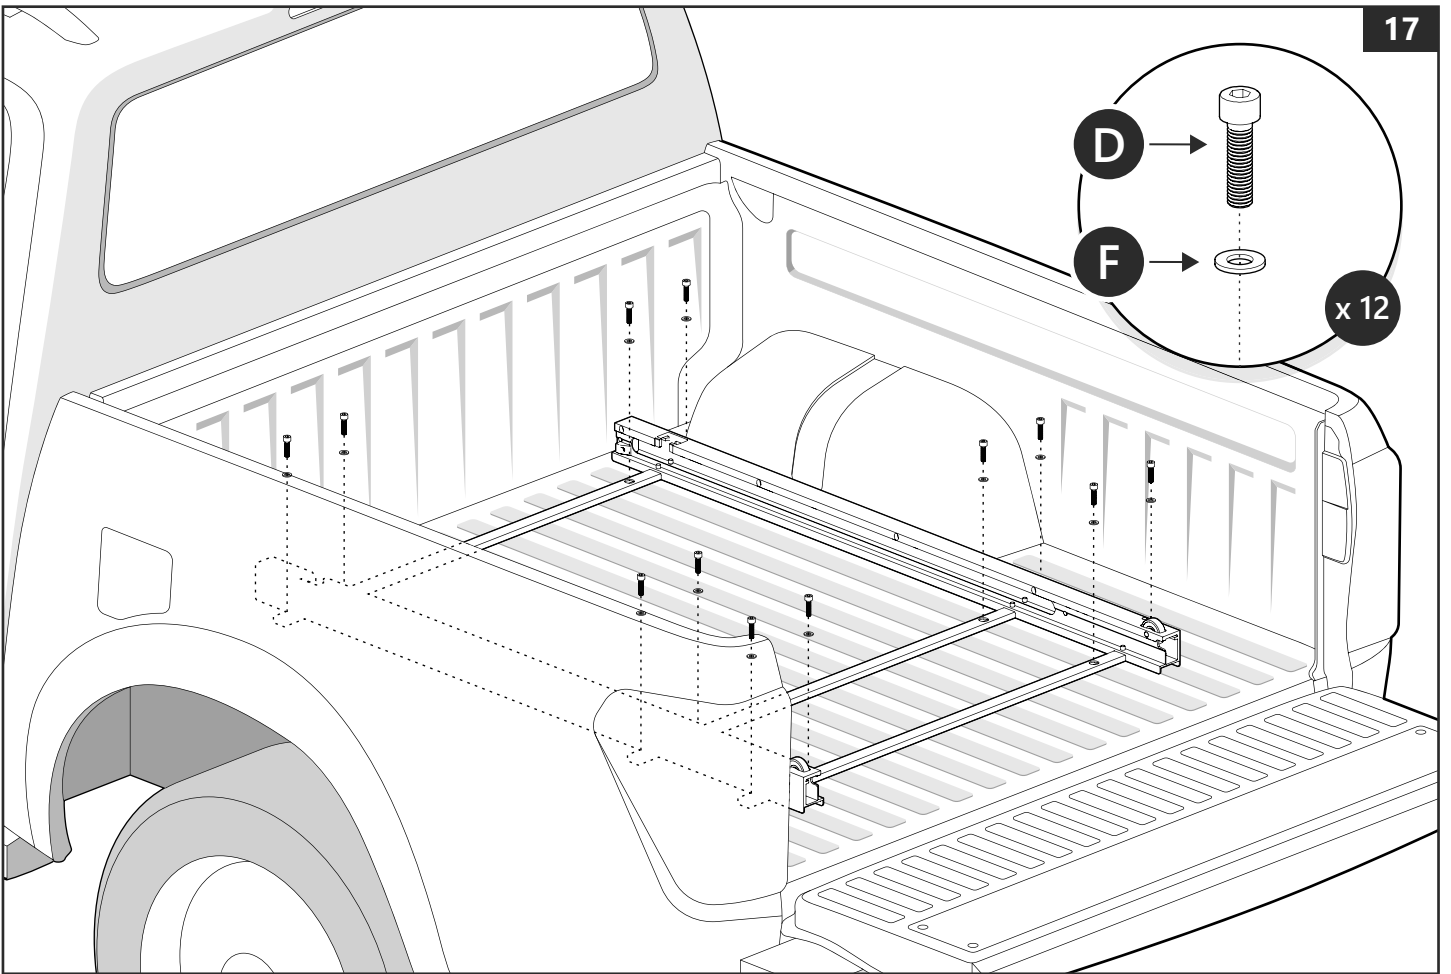

1

Customer Service +45 4810 2950 (08:00 - 16:00 CET)
Fax +45 4810 2960
Support info@mountaintop.dk
Website www.mountaintop.dk
Address Pedersholmparken 10, 3660 Frederikssund, Denmark

PART NUMBER(S)	MODEL / YEAR	CAB TYPE(S)	INSTALLATION TIME	WEIGHT
MTS FO90	Ford / Year →	Double	1 hour(s)	33 Kg