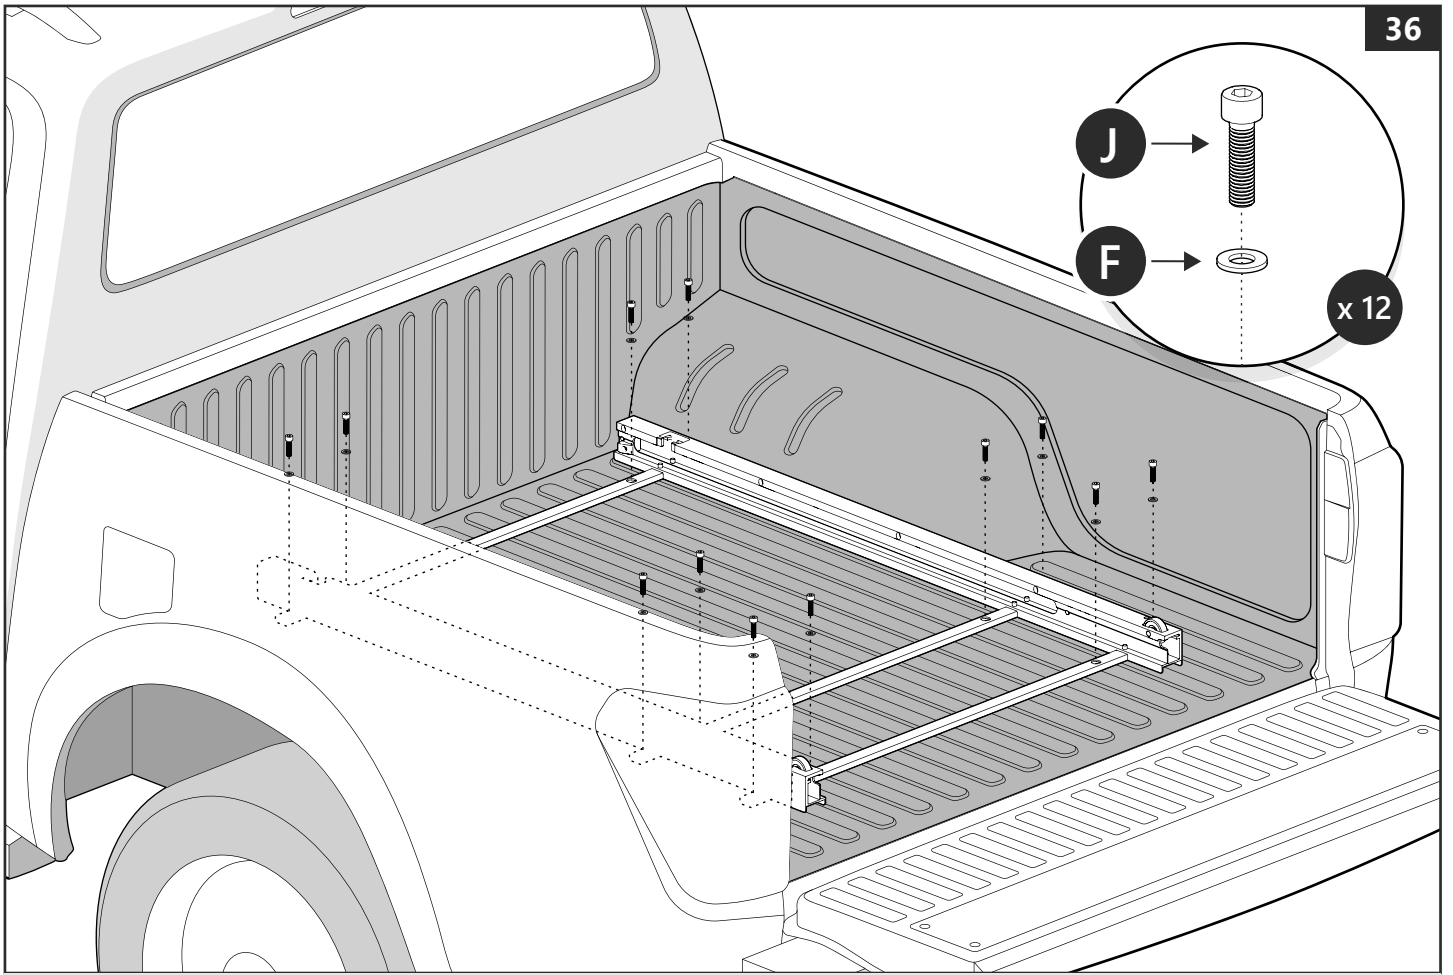

1

Customer Service +45 4810 2950 (08:00 - 16:00 CET)
Fax +45 4810 2960
Support info@mountaintop.dk
Website www.mountaintop.dk
Address Pedersholmparken 10, 3660 Frederikssund, Denmark

PART NUMBER(S)	MODEL / YEAR	CAB TYPE(S)	INSTALLATION TIME	WEIGHT
MTS FO90	Ford / Year →	Double	1 hour(s)	33 Kg