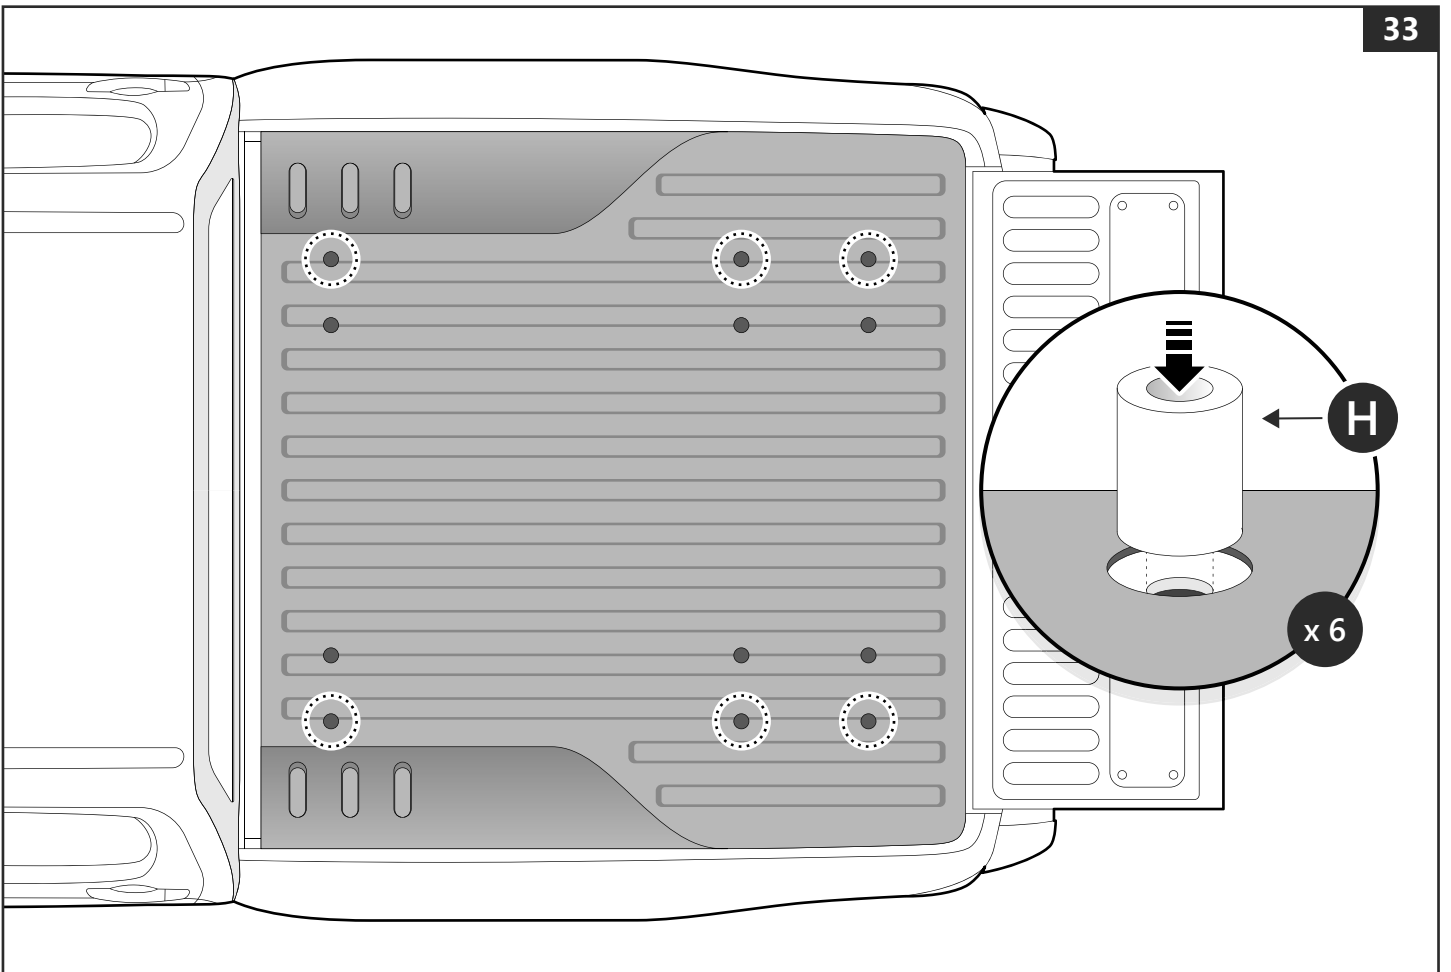

1

Customer Service +45 4810 2950 (08:00 - 16:00 CET)
Fax +45 4810 2960
Support info@mountaintop.dk
Website www.mountaintop.dk
Address Pedersholmparken 10, 3660 Frederikssund, Denmark

PART NUMBER(S)	MODEL / YEAR	CAB TYPE(S)	INSTALLATION TIME	WEIGHT
MTS FO90	Ford / Year →	Double	1 hour(s)	33 Kg