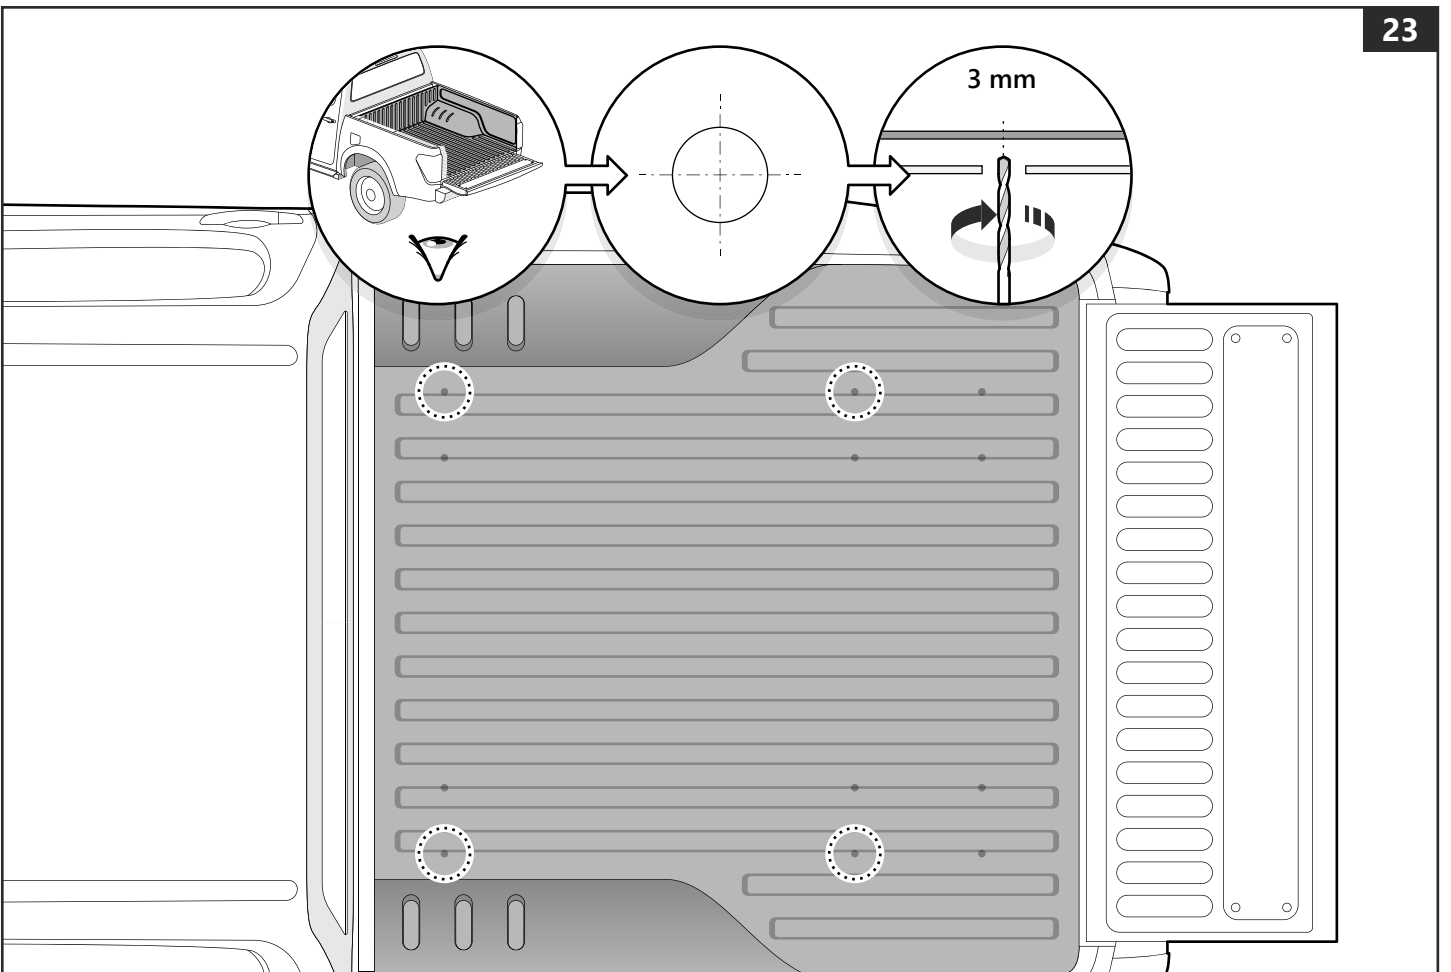

1

Customer Service +45 4810 2950 (08:00 - 16:00 CET)
Fax +45 4810 2960
Support info@mountaintop.dk
Website www.mountaintop.dk
Address Pedersholmparken 10, 3660 Frederikssund, Denmark

PART NUMBER(S)	MODEL / YEAR	CAB TYPE(S)	INSTALLATION TIME	WEIGHT
MTS FO90	Ford / Year →	Double	1 hour(s)	33 Kg