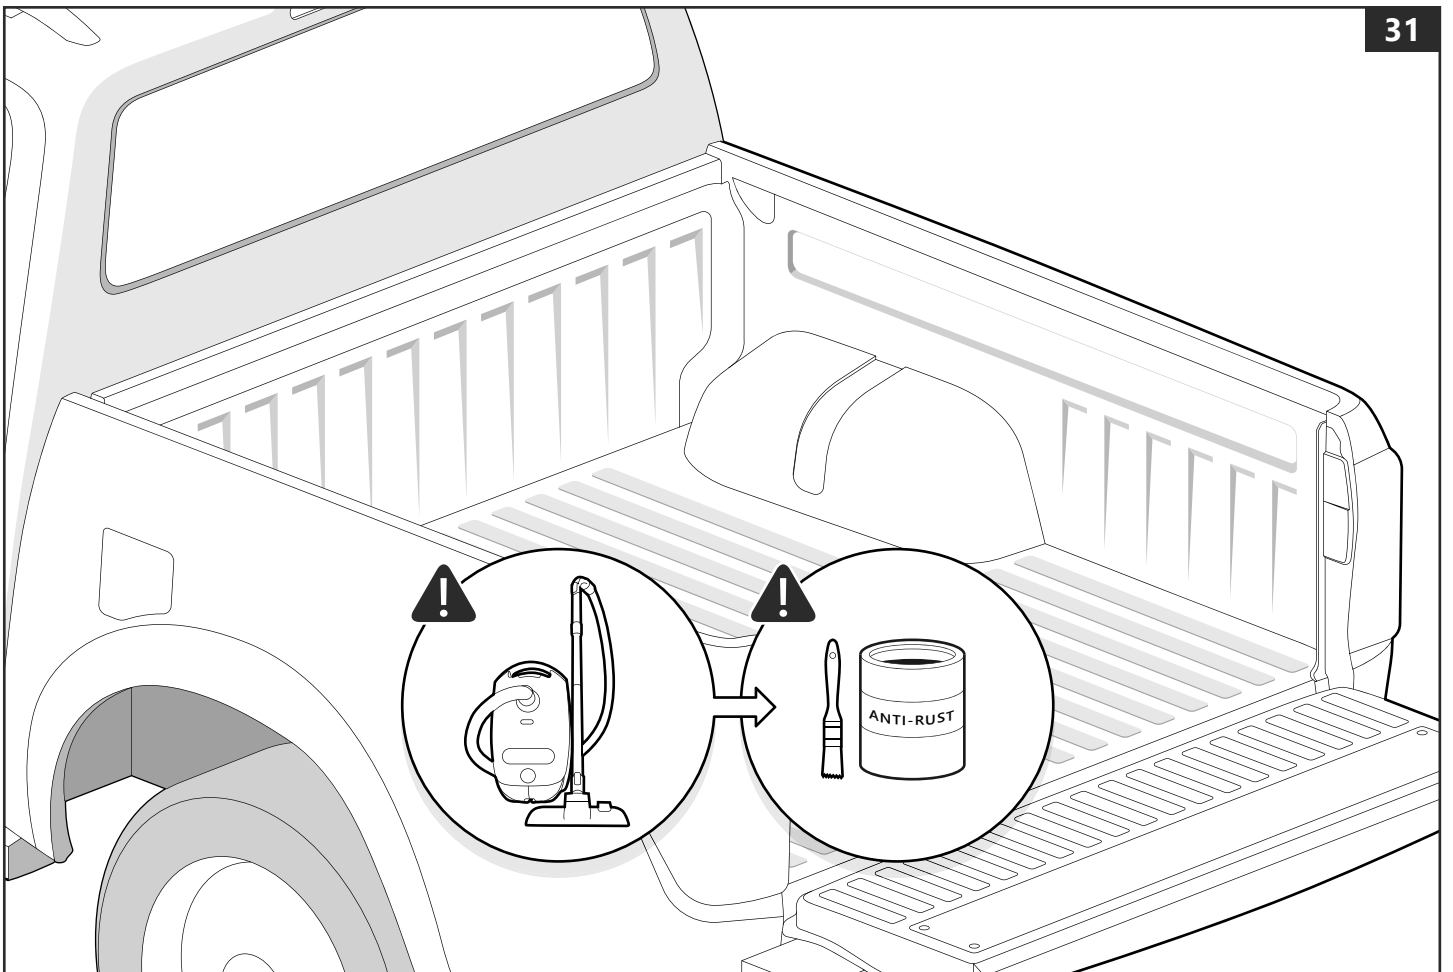

1

Customer Service +45 4810 2950 (08:00 - 16:00 CET)
Fax +45 4810 2960
Support info@mountaintop.dk
Website www.mountaintop.dk
Address Pedersholmparken 10, 3660 Frederikssund, Denmark

PART NUMBER(S)	MODEL / YEAR	CAB TYPE(S)	INSTALLATION TIME	WEIGHT
MTS FO90	Ford / Year →	Double	1 hour(s)	33 Kg