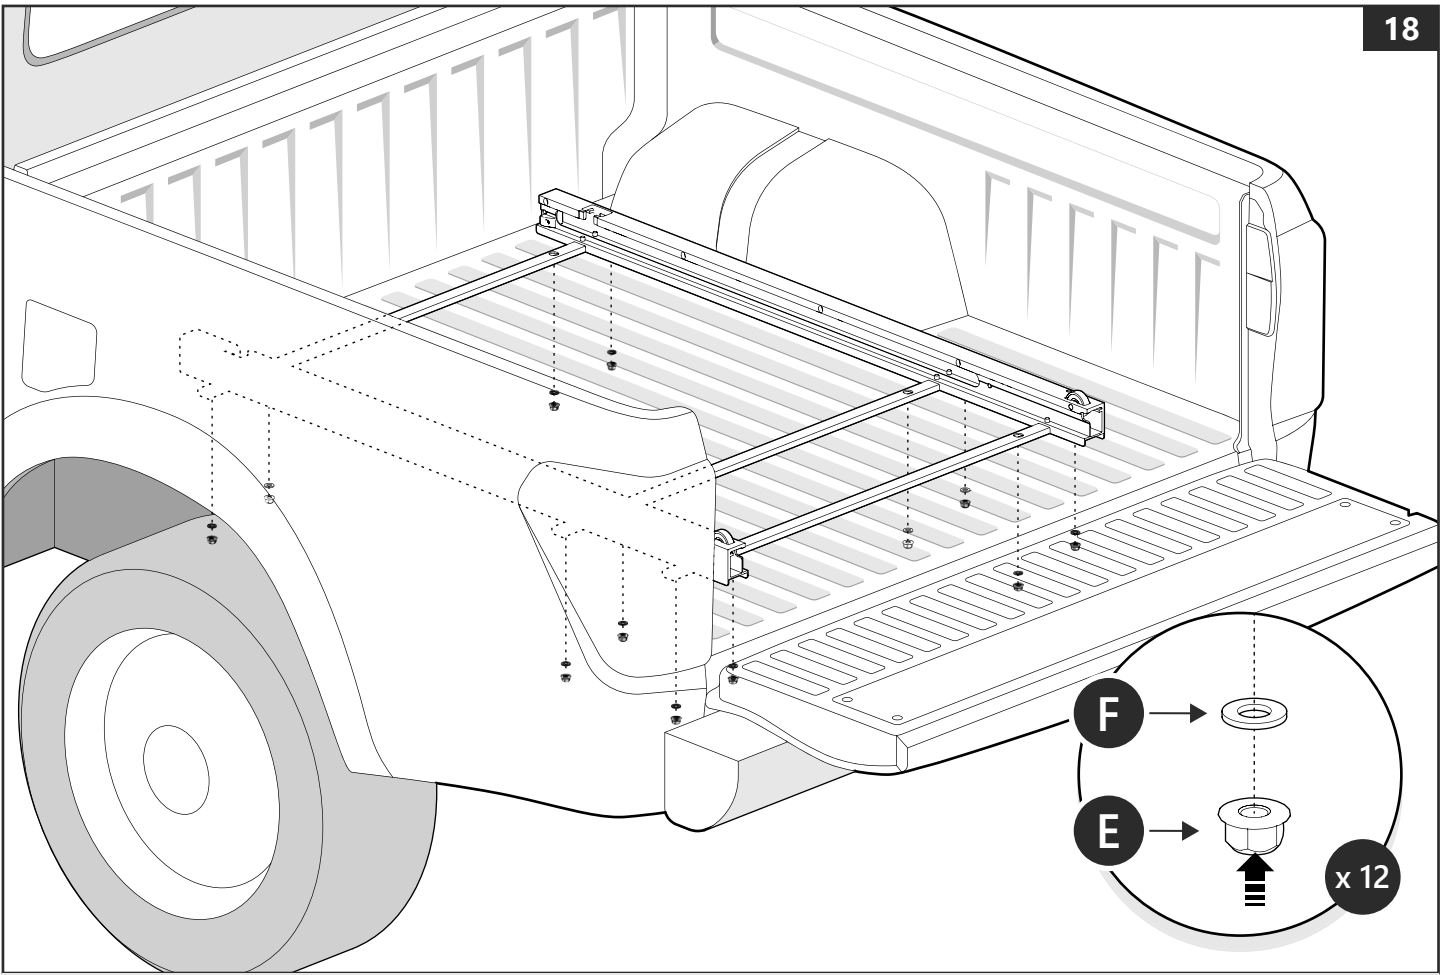

1

Customer Service +45 4810 2950 (08:00 - 16:00 CET)
Fax +45 4810 2960
Support info@mountaintop.dk
Website www.mountaintop.dk
Address Pedersholmparken 10, 3660 Frederikssund, Denmark

PART NUMBER(S)	MODEL / YEAR	CAB TYPE(S)	INSTALLATION TIME	WEIGHT
MTS FO90	Ford / Year →	Double	1 hour(s)	33 Kg