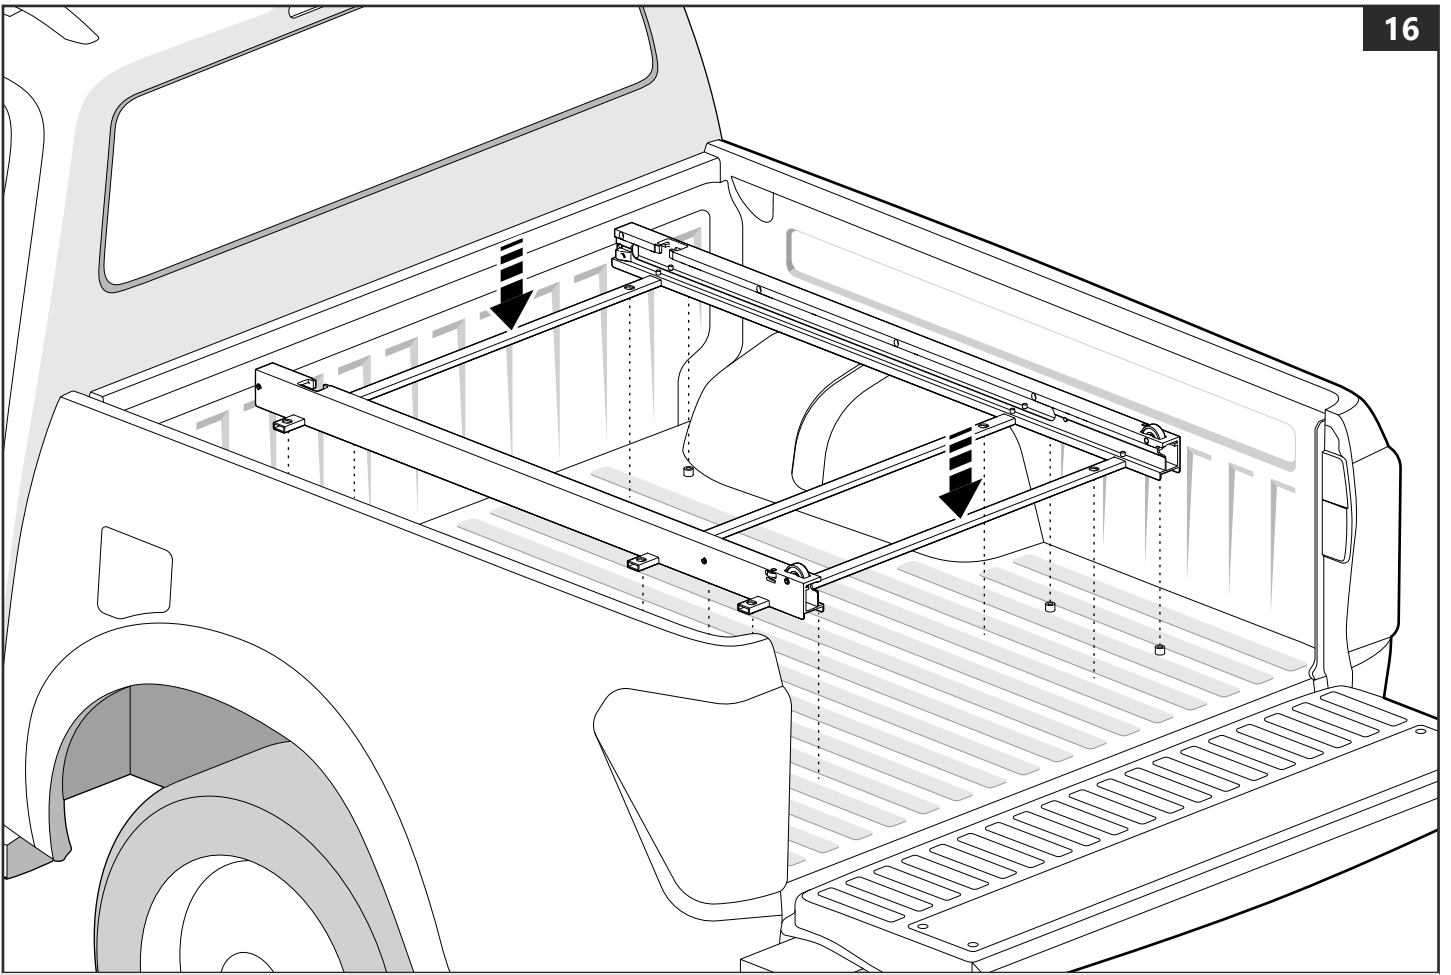

1

Customer Service +45 4810 2950 (08:00 - 16:00 CET)
Fax +45 4810 2960
Support info@mountaintop.dk
Website www.mountaintop.dk
Address Pedersholmparken 10, 3660 Frederikssund, Denmark

PART NUMBER(S)	MODEL / YEAR	CAB TYPE(S)	INSTALLATION TIME	WEIGHT
MTS FO90	Ford / Year →	Double	1 hour(s)	33 Kg