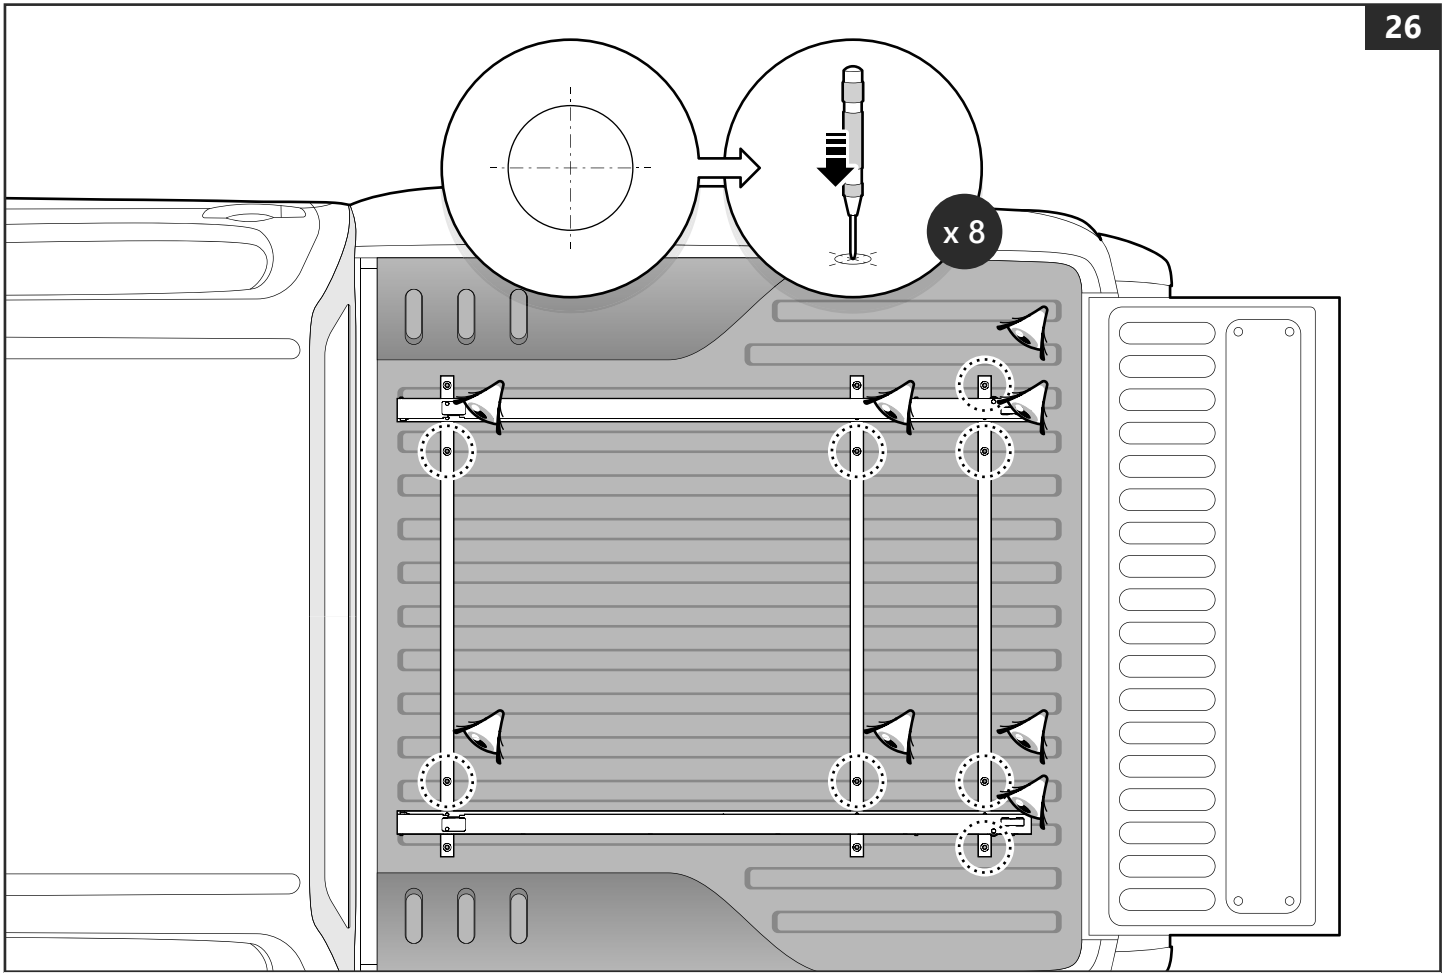

1

Customer Service +45 4810 2950 (08:00 - 16:00 CET)
Fax +45 4810 2960
Support info@mountaintop.dk
Website www.mountaintop.dk
Address Pedersholmparken 10, 3660 Frederikssund, Denmark

PART NUMBER(S)	MODEL / YEAR	CAB TYPE(S)	INSTALLATION TIME	WEIGHT
MTS FO90	Ford / Year →	Double	1 hour(s)	33 Kg