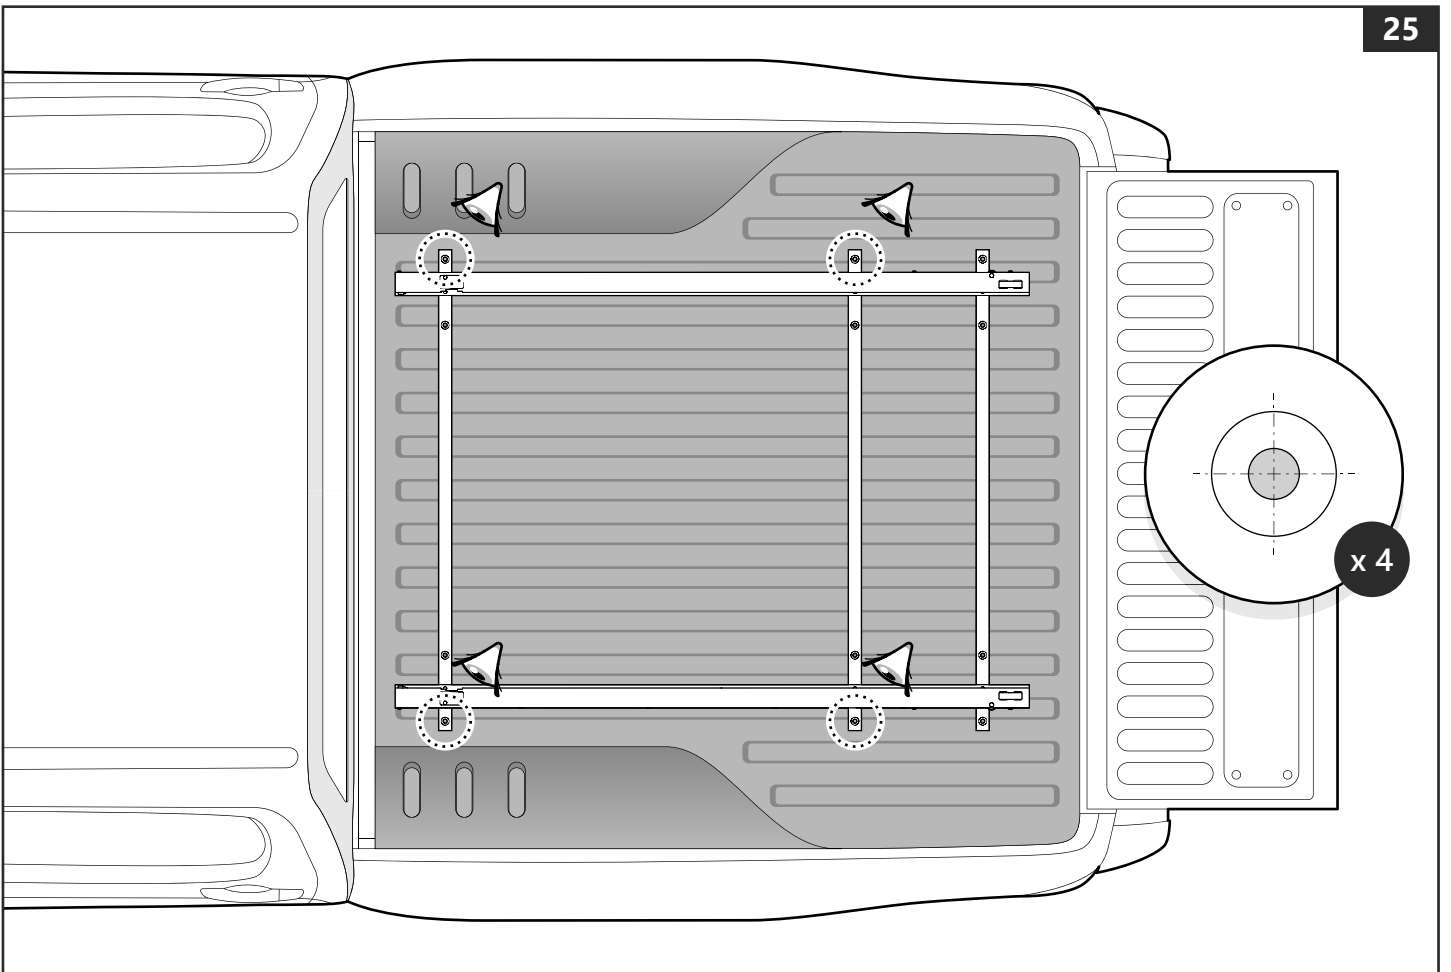

1

Customer Service +45 4810 2950 (08:00 - 16:00 CET)
Fax +45 4810 2960
Support info@mountaintop.dk
Website www.mountaintop.dk
Address Pedersholmparken 10, 3660 Frederikssund, Denmark

PART NUMBER(S)	MODEL / YEAR	CAB TYPE(S)	INSTALLATION TIME	WEIGHT
MTS FO90	Ford / Year →	Double	1 hour(s)	33 Kg