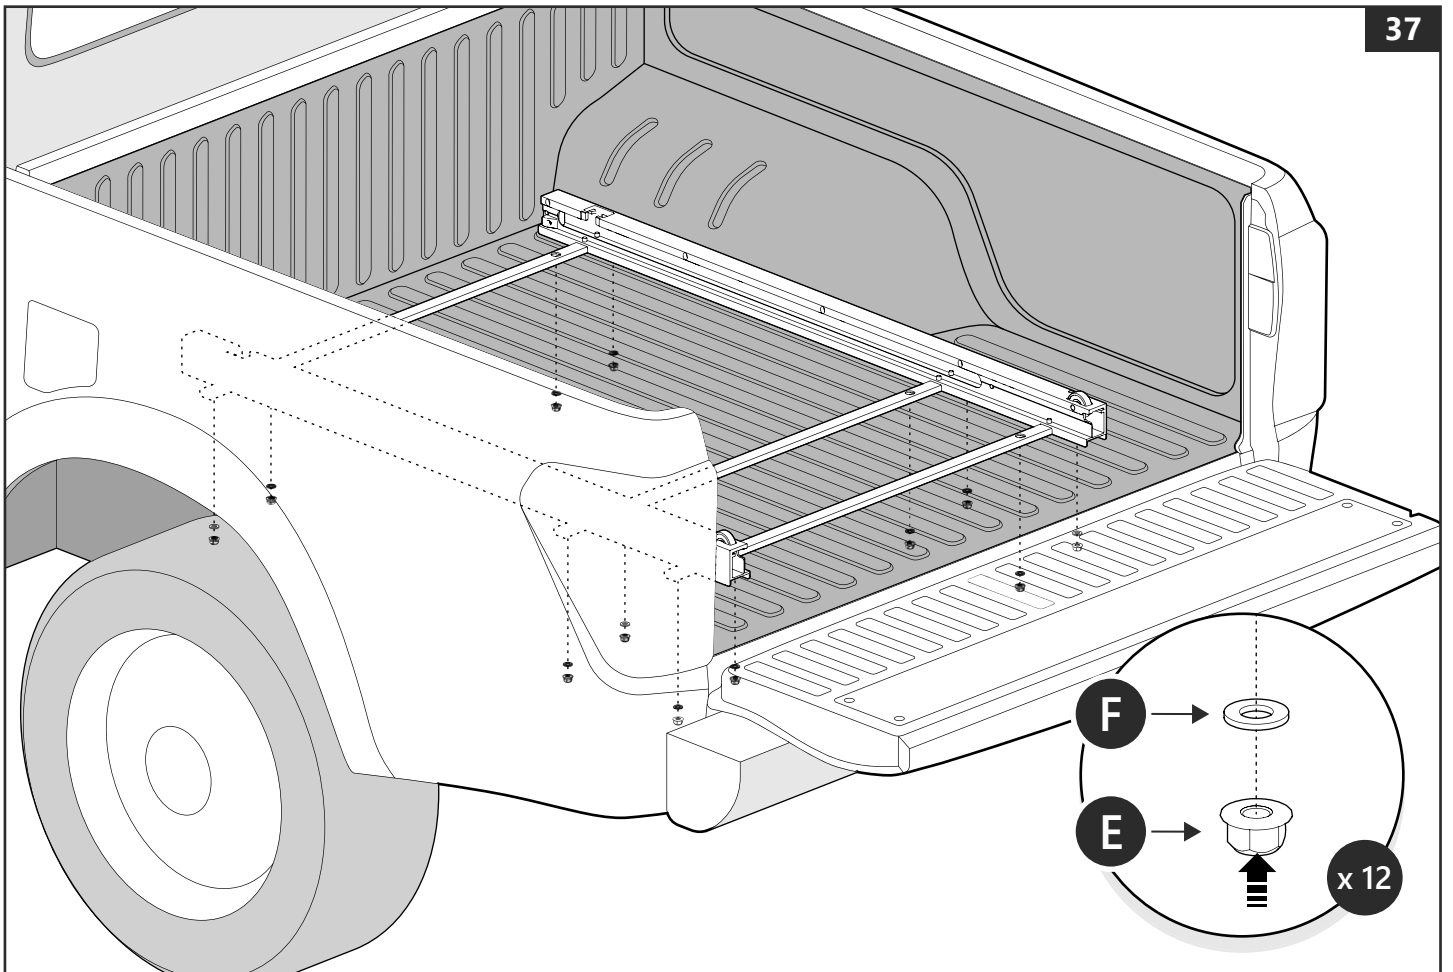

1

Customer Service +45 4810 2950 (08:00 - 16:00 CET)
Fax +45 4810 2960
Support info@mountaintop.dk
Website www.mountaintop.dk
Address Pedersholmparken 10, 3660 Frederikssund, Denmark

PART NUMBER(S)	MODEL / YEAR	CAB TYPE(S)	INSTALLATION TIME	WEIGHT
MTS FO90	Ford / Year →	Double	1 hour(s)	33 Kg