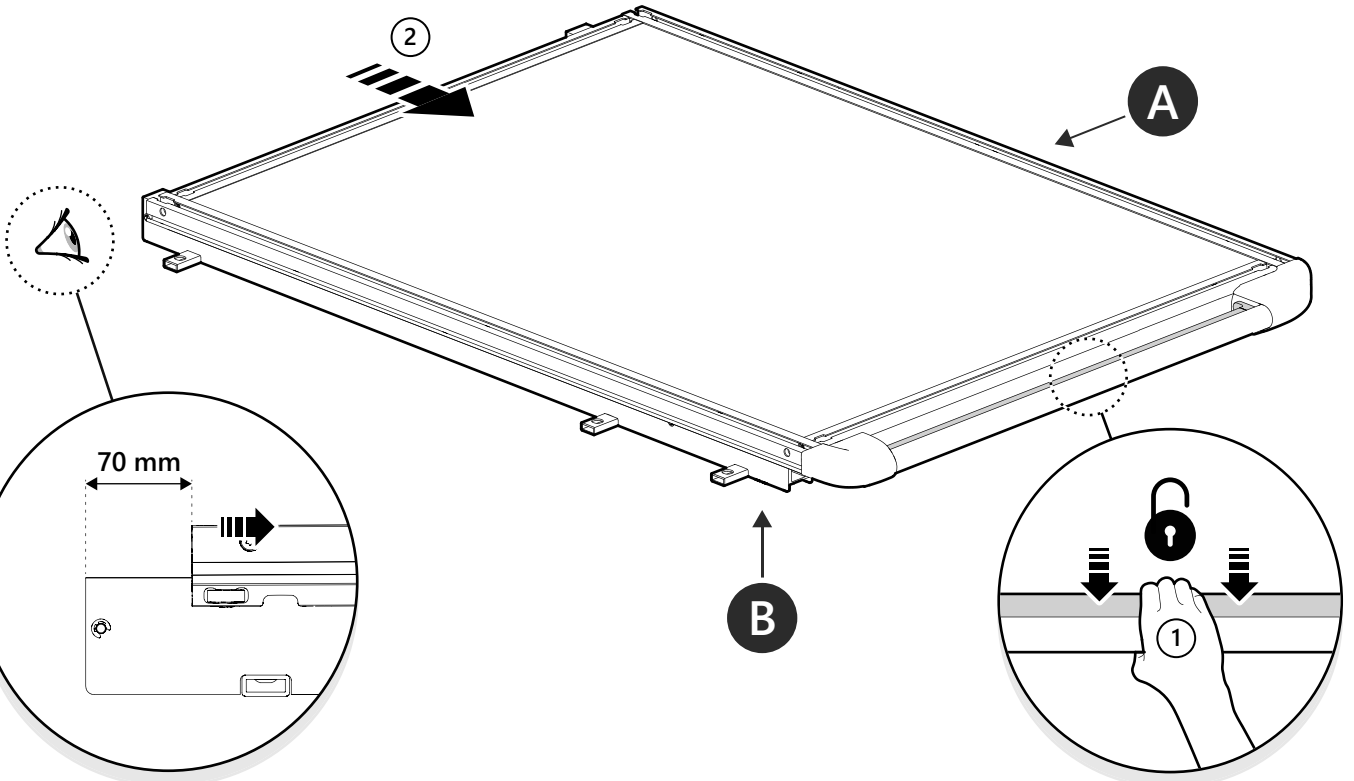

1

Customer Service +45 4810 2950 (08:00 - 16:00 CET)
Fax +45 4810 2960
Support info@mountaintop.dk
Website www.mountaintop.dk
Address Pedersholmparken 10, 3660 Frederikssund, Denmark

PART NUMBER(S)	MODEL / YEAR	CAB TYPE(S)	INSTALLATION TIME	WEIGHT
MTS FO90	Ford / Year →	Double	1 hour(s)	33 Kg