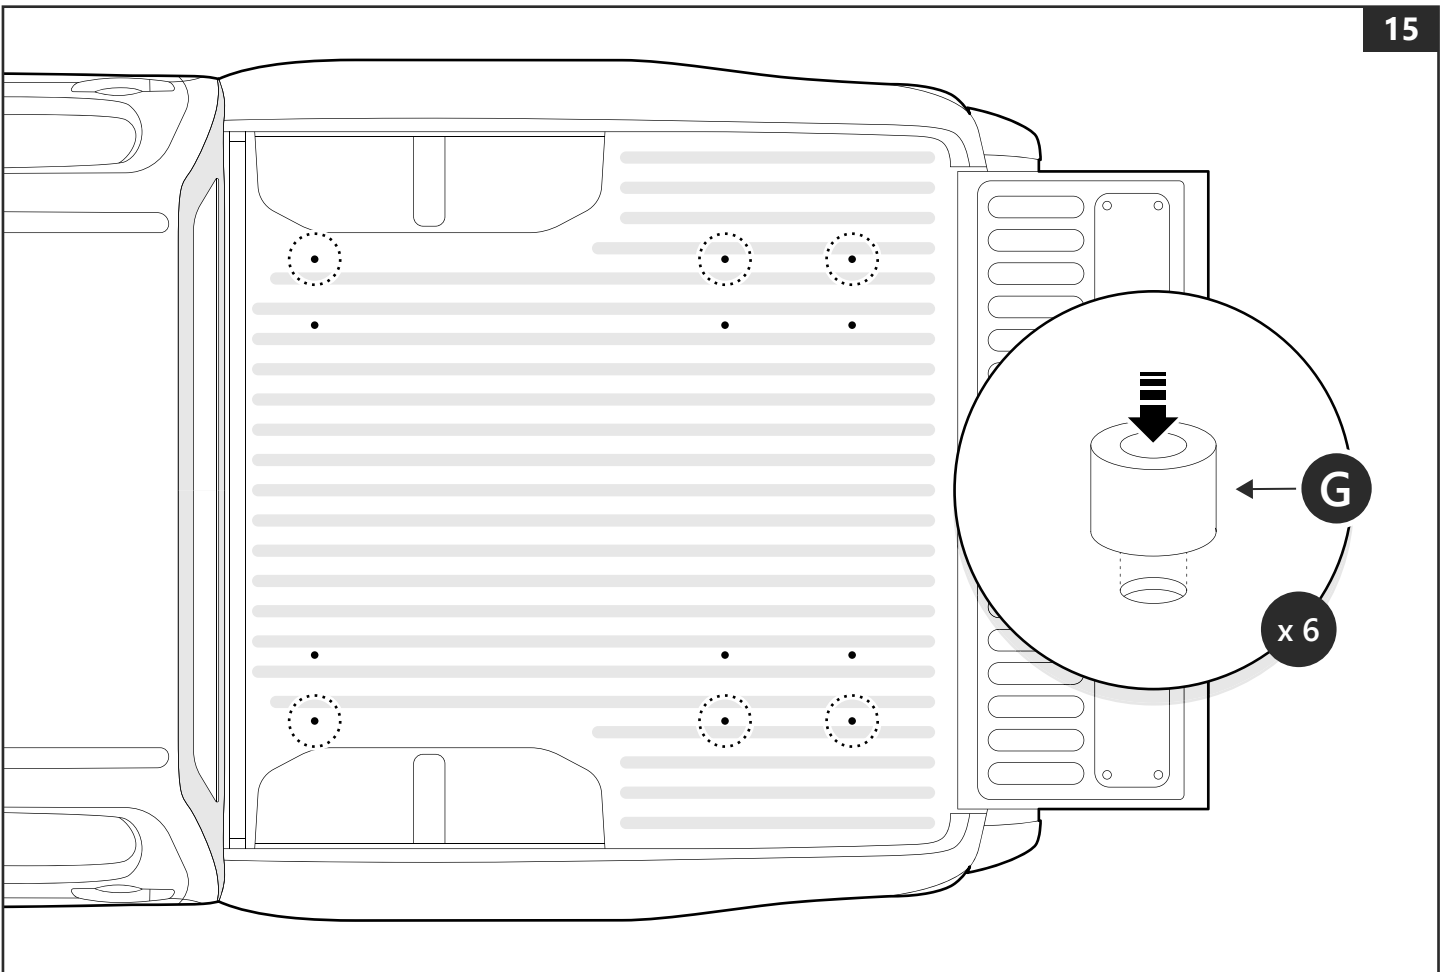

1

Customer Service +45 4810 2950 (08:00 - 16:00 CET)
Fax +45 4810 2960
Support info@mountaintop.dk
Website www.mountaintop.dk
Address Pedersholmparken 10, 3660 Frederikssund, Denmark

PART NUMBER(S)	MODEL / YEAR	CAB TYPE(S)	INSTALLATION TIME	WEIGHT
MTS FO90	Ford / Year →	Double	1 hour(s)	33 Kg