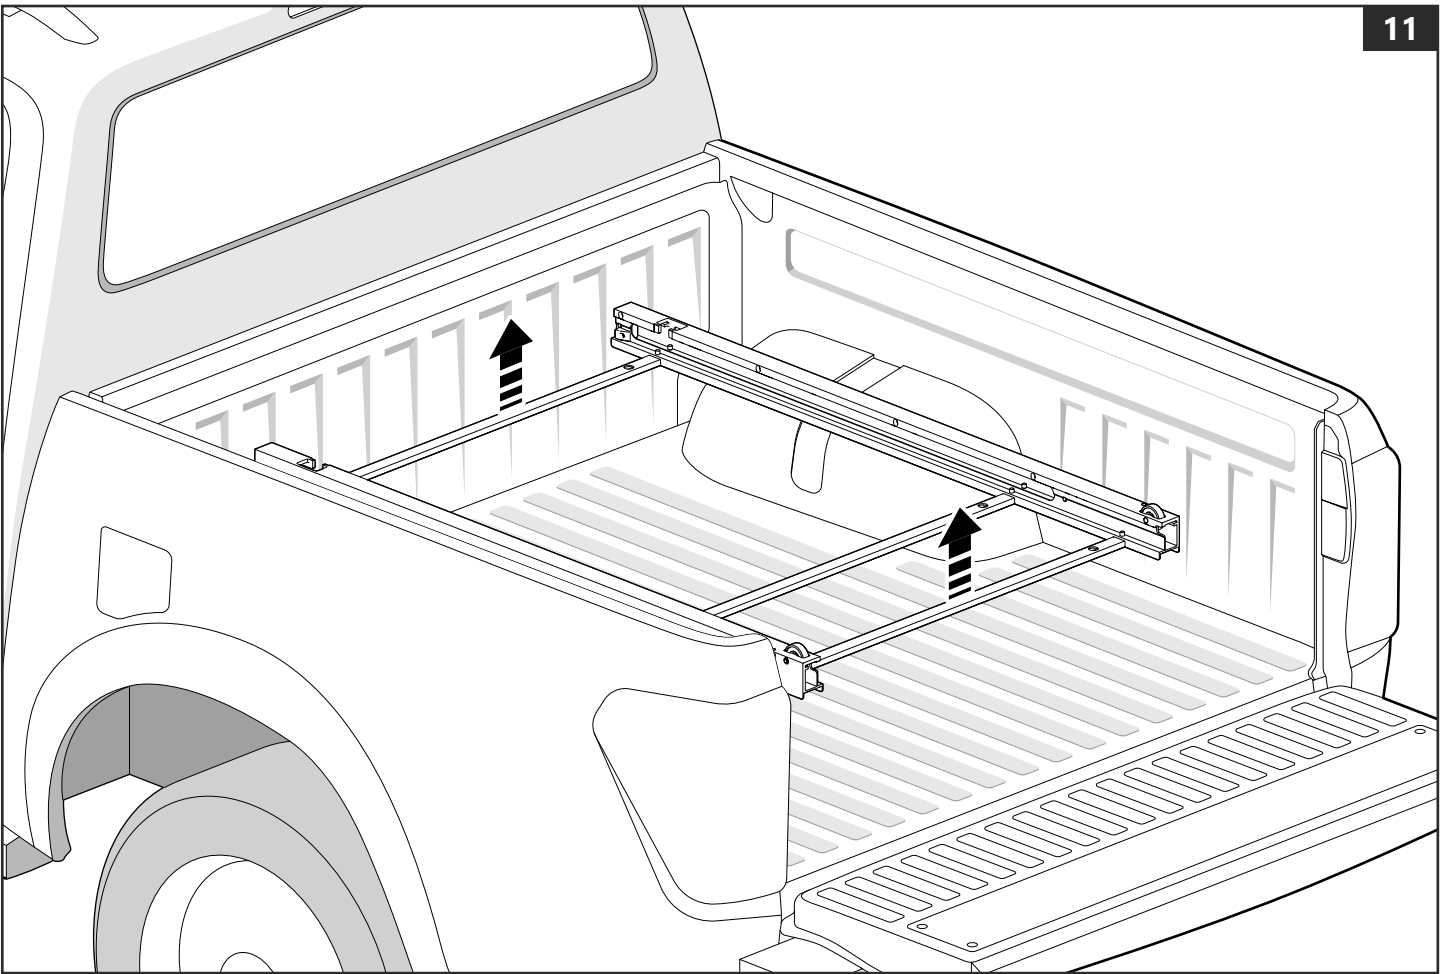

1

Customer Service +45 4810 2950 (08:00 - 16:00 CET)
Fax +45 4810 2960
Support info@mountaintop.dk
Website www.mountaintop.dk
Address Pedersholmparken 10, 3660 Frederikssund, Denmark

PART NUMBER(S)	MODEL / YEAR	CAB TYPE(S)	INSTALLATION TIME	WEIGHT
MTS FO90	Ford / Year →	Double	1 hour(s)	33 Kg