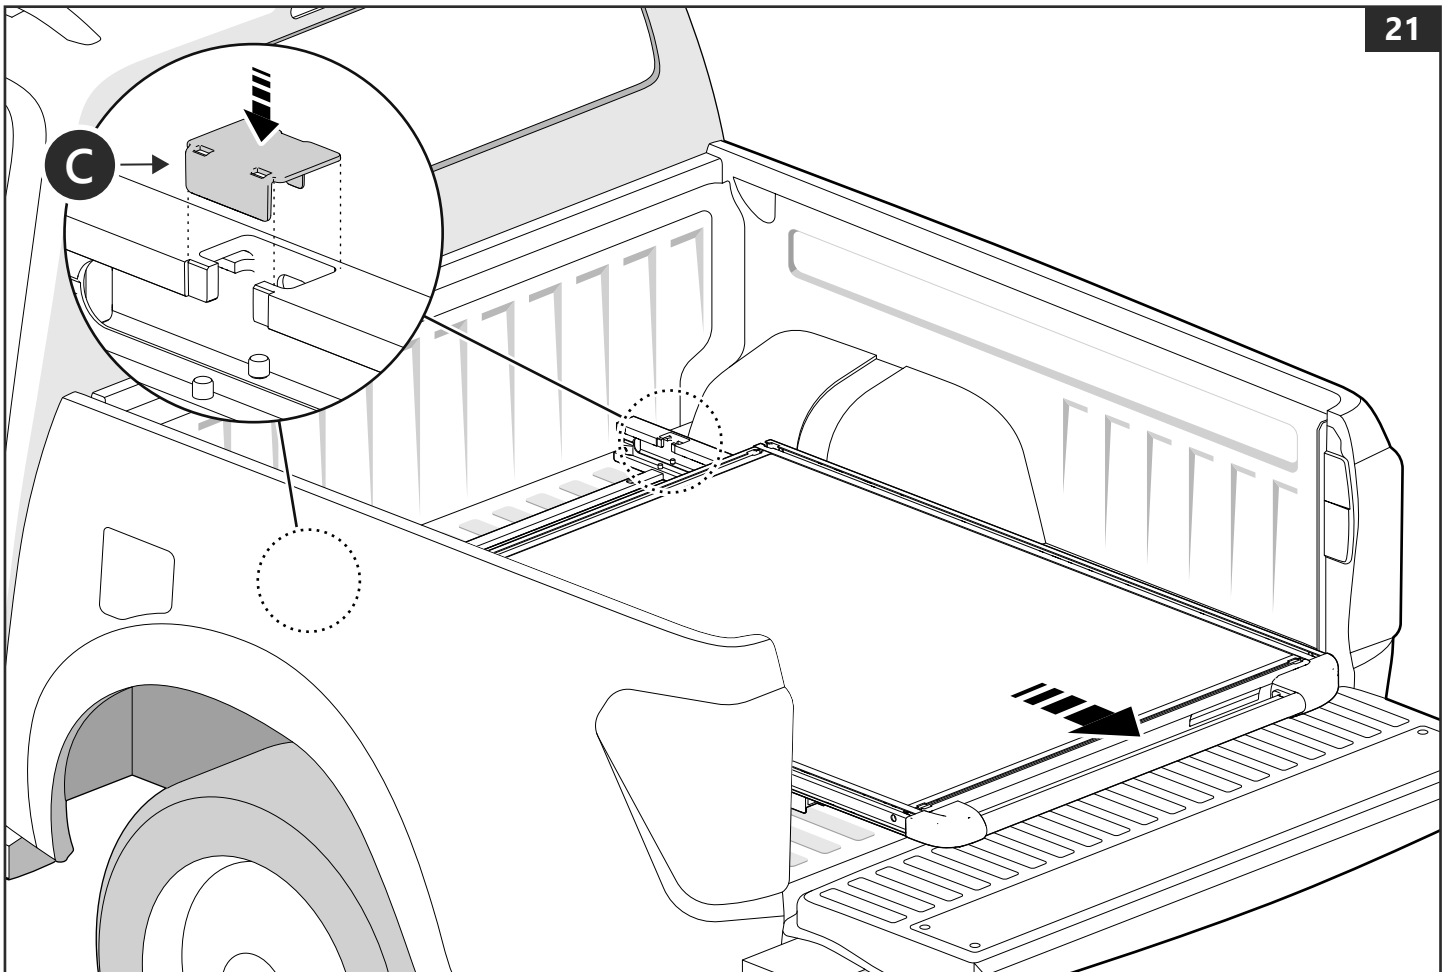

1

Customer Service +45 4810 2950 (08:00 - 16:00 CET)
Fax +45 4810 2960
Support info@mountaintop.dk
Website www.mountaintop.dk
Address Pedersholmparken 10, 3660 Frederikssund, Denmark

PART NUMBER(S)	MODEL / YEAR	CAB TYPE(S)	INSTALLATION TIME	WEIGHT
MTS FO90	Ford / Year →	Double	1 hour(s)	33 Kg