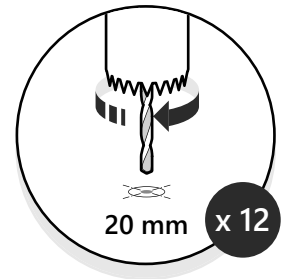

1

Customer Service +45 4810 2950 (08:00 - 16:00 CET)
Fax +45 4810 2960
Support info@mountaintop.dk
Website www.mountaintop.dk
Address Pedersholmparken 10, 3660 Frederikssund, Denmark

PART NUMBER(S)	MODEL / YEAR	CAB TYPE(S)	INSTALLATION TIME	WEIGHT
MTS FO90	Ford / Year →	Double	1 hour(s)	33 Kg