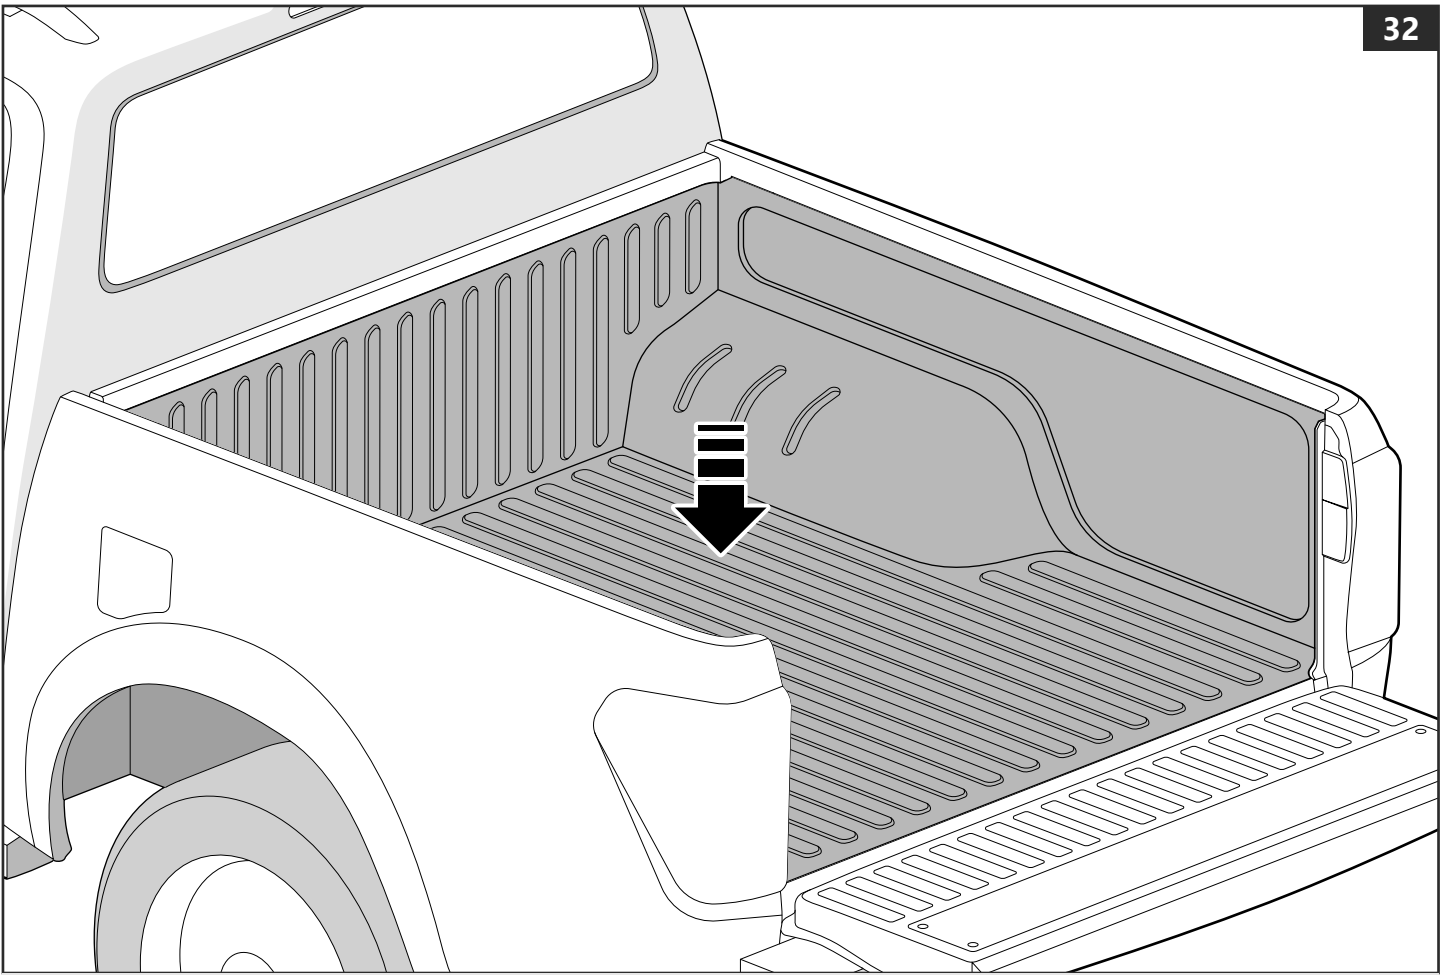

1

Customer Service +45 4810 2950 (08:00 - 16:00 CET)
Fax +45 4810 2960
Support info@mountaintop.dk
Website www.mountaintop.dk
Address Pedersholmparken 10, 3660 Frederikssund, Denmark

PART NUMBER(S)	MODEL / YEAR	CAB TYPE(S)	INSTALLATION TIME	WEIGHT
MTS FO90	Ford / Year →	Double	1 hour(s)	33 Kg