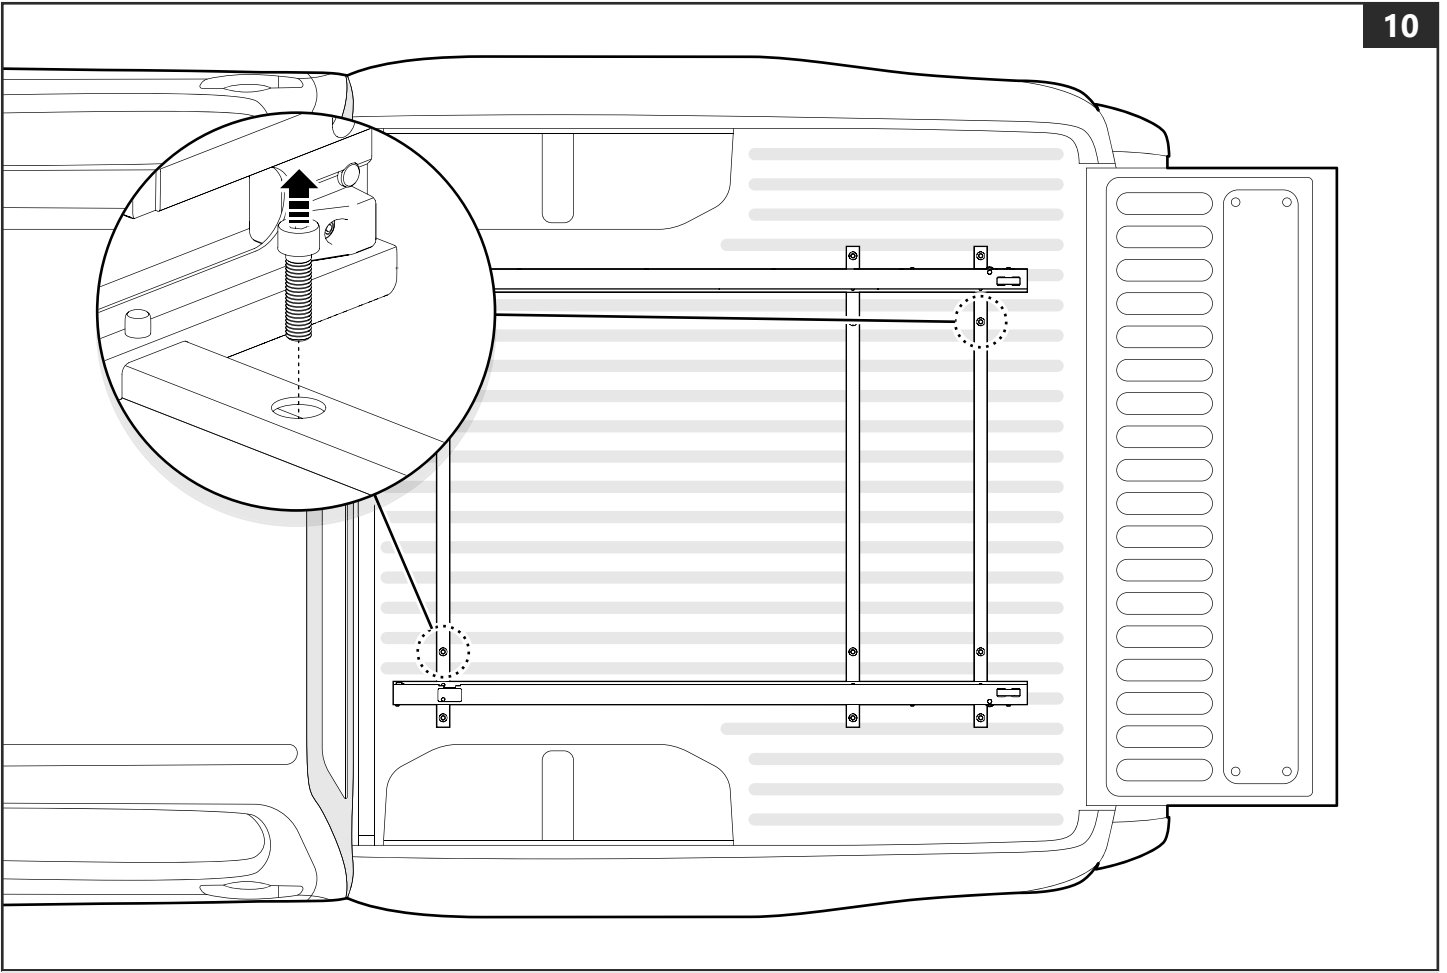

1

Customer Service +45 4810 2950 (08:00 - 16:00 CET)
Fax +45 4810 2960
Support info@mountaintop.dk
Website www.mountaintop.dk
Address Pedersholmparken 10, 3660 Frederikssund, Denmark

PART NUMBER(S)	MODEL / YEAR	CAB TYPE(S)	INSTALLATION TIME	WEIGHT
MTS FO90	Ford / Year →	Double	1 hour(s)	33 Kg