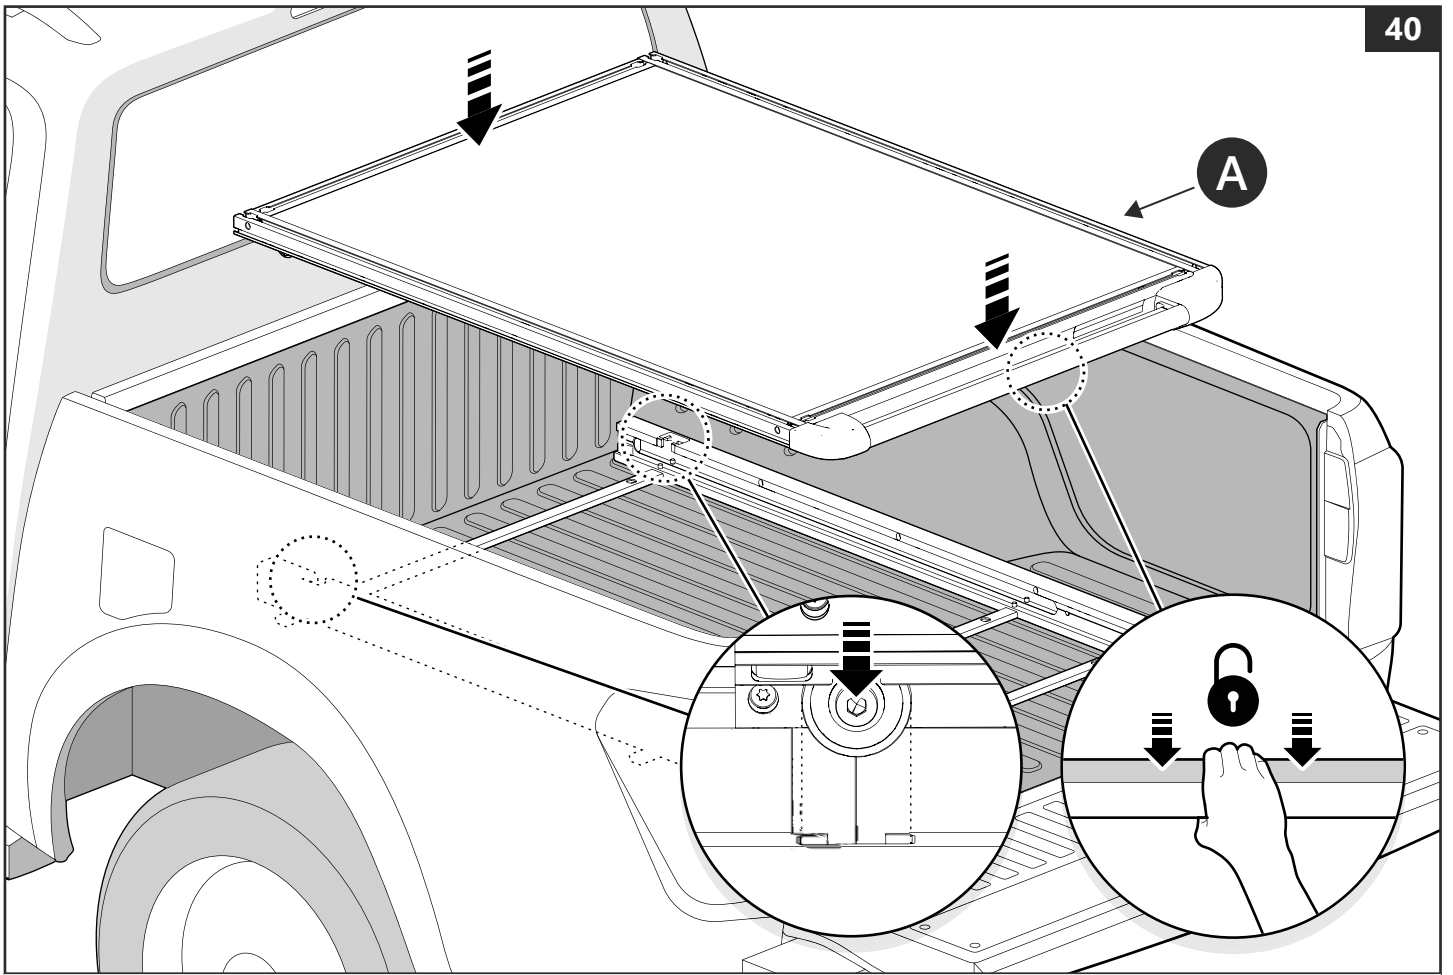

1

Customer Service +45 4810 2950 (08:00 - 16:00 CET)
Fax +45 4810 2960
Support info@mountaintop.dk
Website www.mountaintop.dk
Address Pedersholmparken 10, 3660 Frederikssund, Denmark

PART NUMBER(S)	MODEL / YEAR	CAB TYPE(S)	INSTALLATION TIME	WEIGHT
MTS FO90	Ford / Year →	Double	1 hour(s)	33 Kg