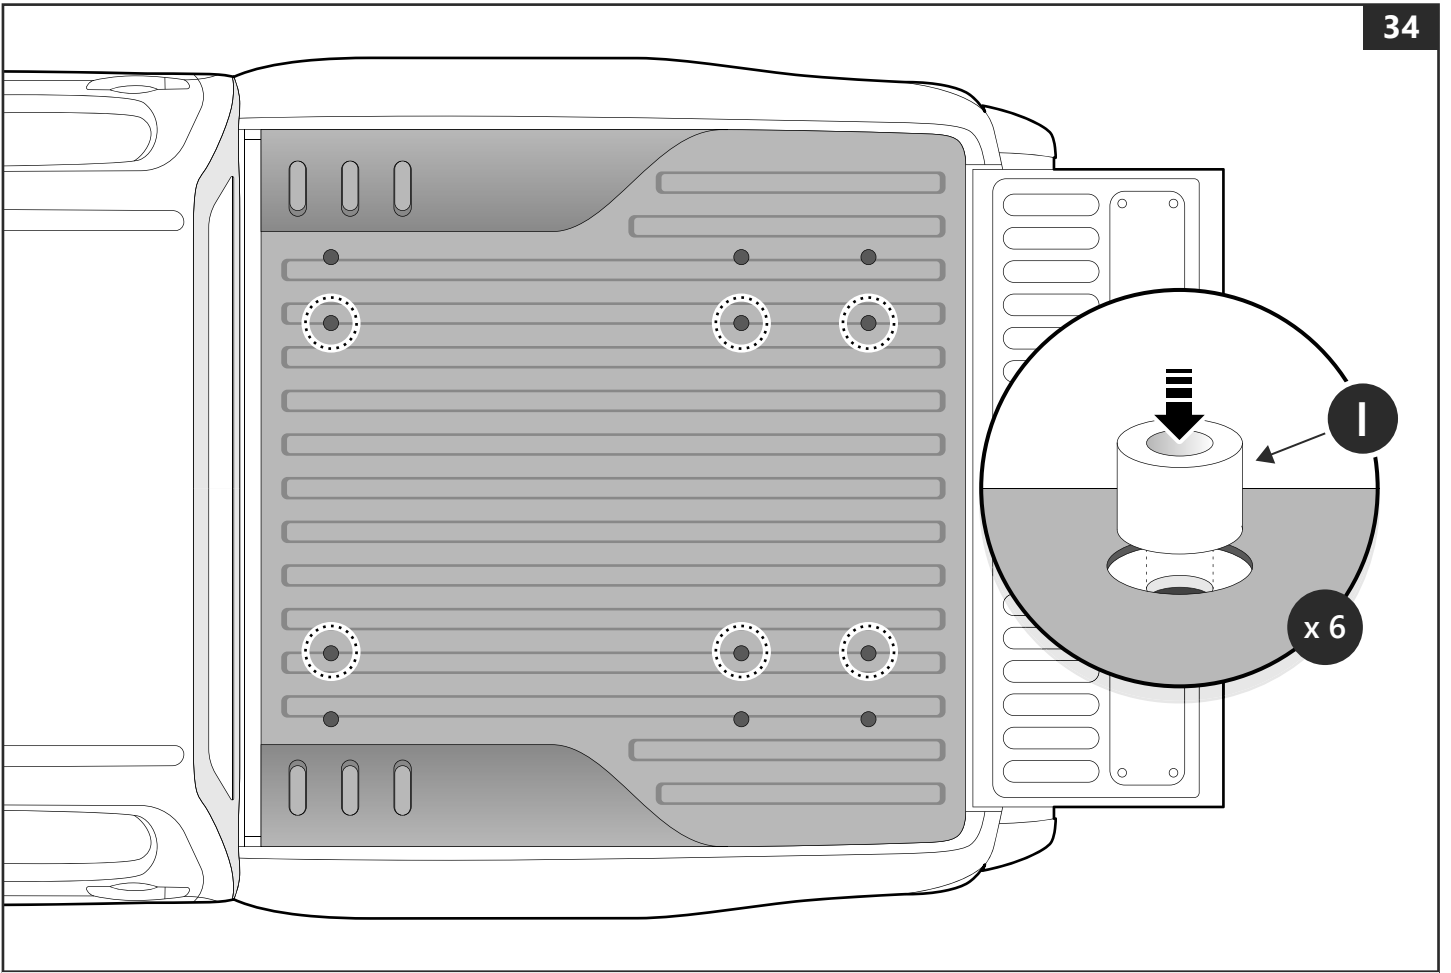

1

Customer Service +45 4810 2950 (08:00 - 16:00 CET)
Fax +45 4810 2960
Support info@mountaintop.dk
Website www.mountaintop.dk
Address Pedersholmparken 10, 3660 Frederikssund, Denmark

PART NUMBER(S)	MODEL / YEAR	CAB TYPE(S)	INSTALLATION TIME	WEIGHT
MTS FO90	Ford / Year →	Double	1 hour(s)	33 Kg