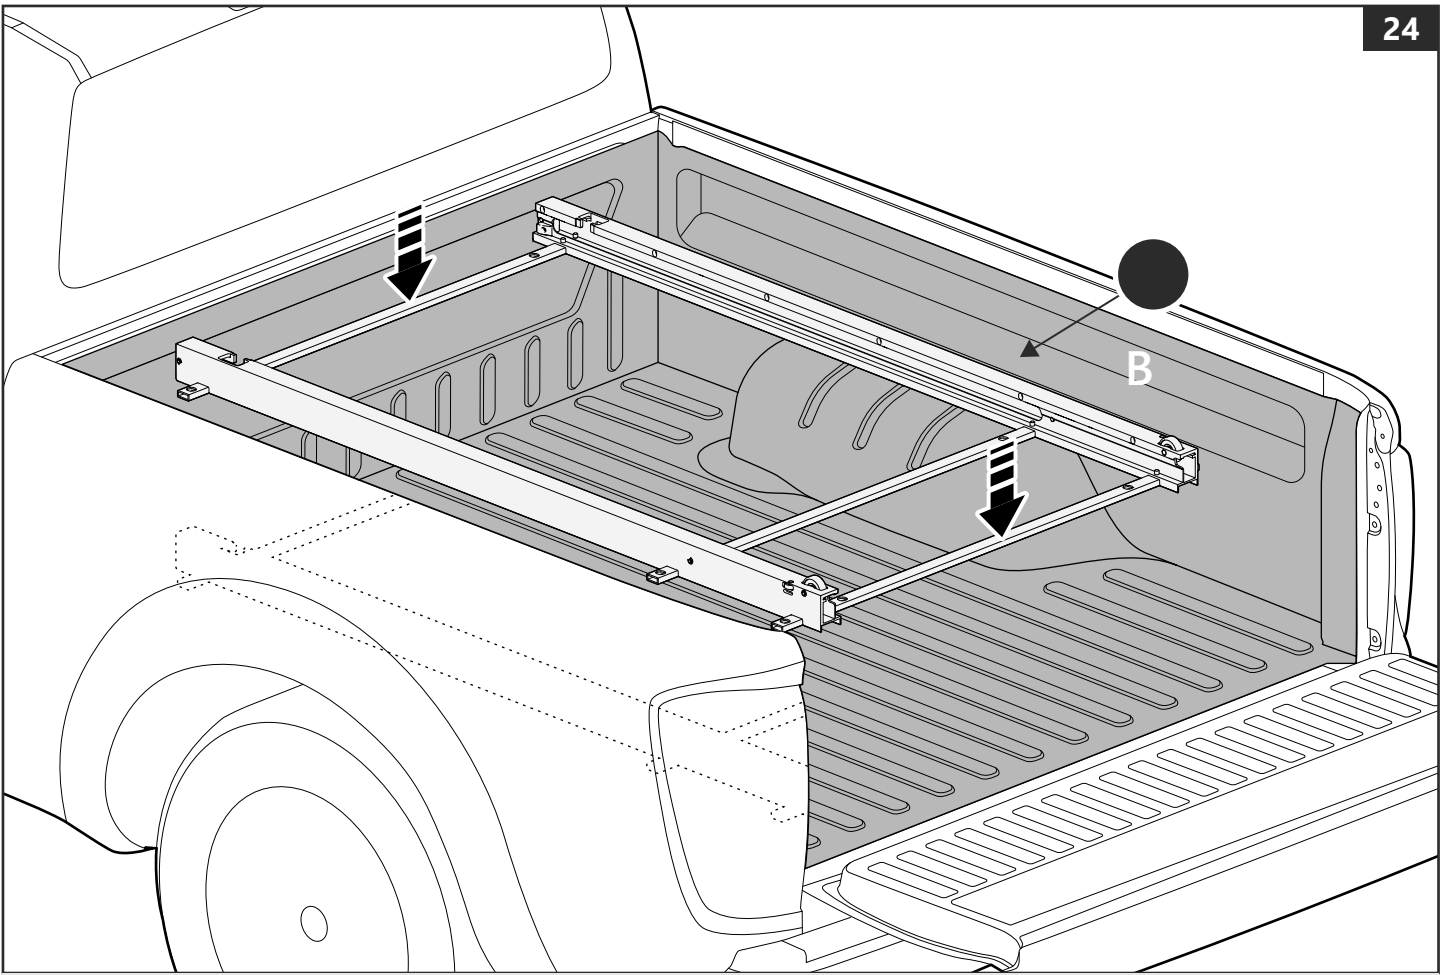

1

Customer Service +45 4810 2950 (08:00 - 16:00 CET)
Fax +45 4810 2960
Support info@mountaintop.dk
Website www.mountaintop.dk
Address Pedersholmparken 10, 3660 Frederikssund, Denmark

PART NUMBER(S)	MODEL / YEAR	CAB TYPE(S)	INSTALLATION TIME	WEIGHT
MTS FO90	Ford / Year →	Double	1 hour(s)	33 Kg