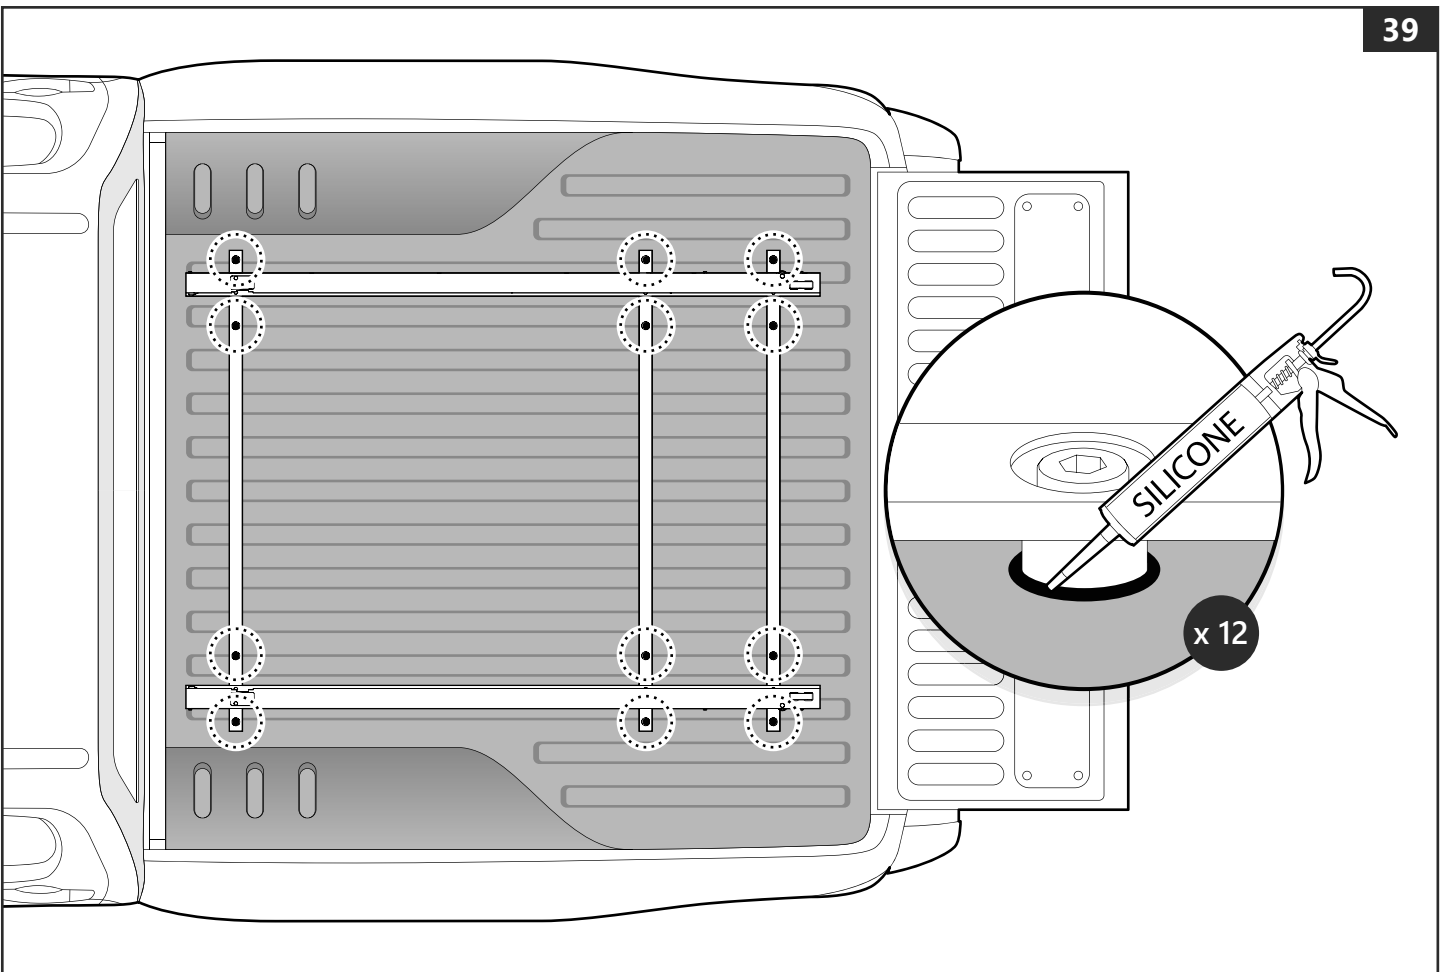

1

Customer Service +45 4810 2950 (08:00 - 16:00 CET)
Fax +45 4810 2960
Support info@mountaintop.dk
Website www.mountaintop.dk
Address Pedersholmparken 10, 3660 Frederikssund, Denmark

PART NUMBER(S)	MODEL / YEAR	CAB TYPE(S)	INSTALLATION TIME	WEIGHT
MTS FO90	Ford / Year →	Double	1 hour(s)	33 Kg