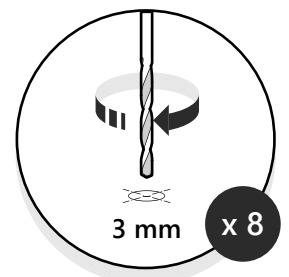

1

Customer Service +45 4810 2950 (08:00 - 16:00 CET)
Fax +45 4810 2960
Support info@mountaintop.dk
Website www.mountaintop.dk
Address Pedersholmparken 10, 3660 Frederikssund, Denmark

PART NUMBER(S)	MODEL / YEAR	CAB TYPE(S)	INSTALLATION TIME	WEIGHT
MTS FO90	Ford / Year →	Double	1 hour(s)	33 Kg