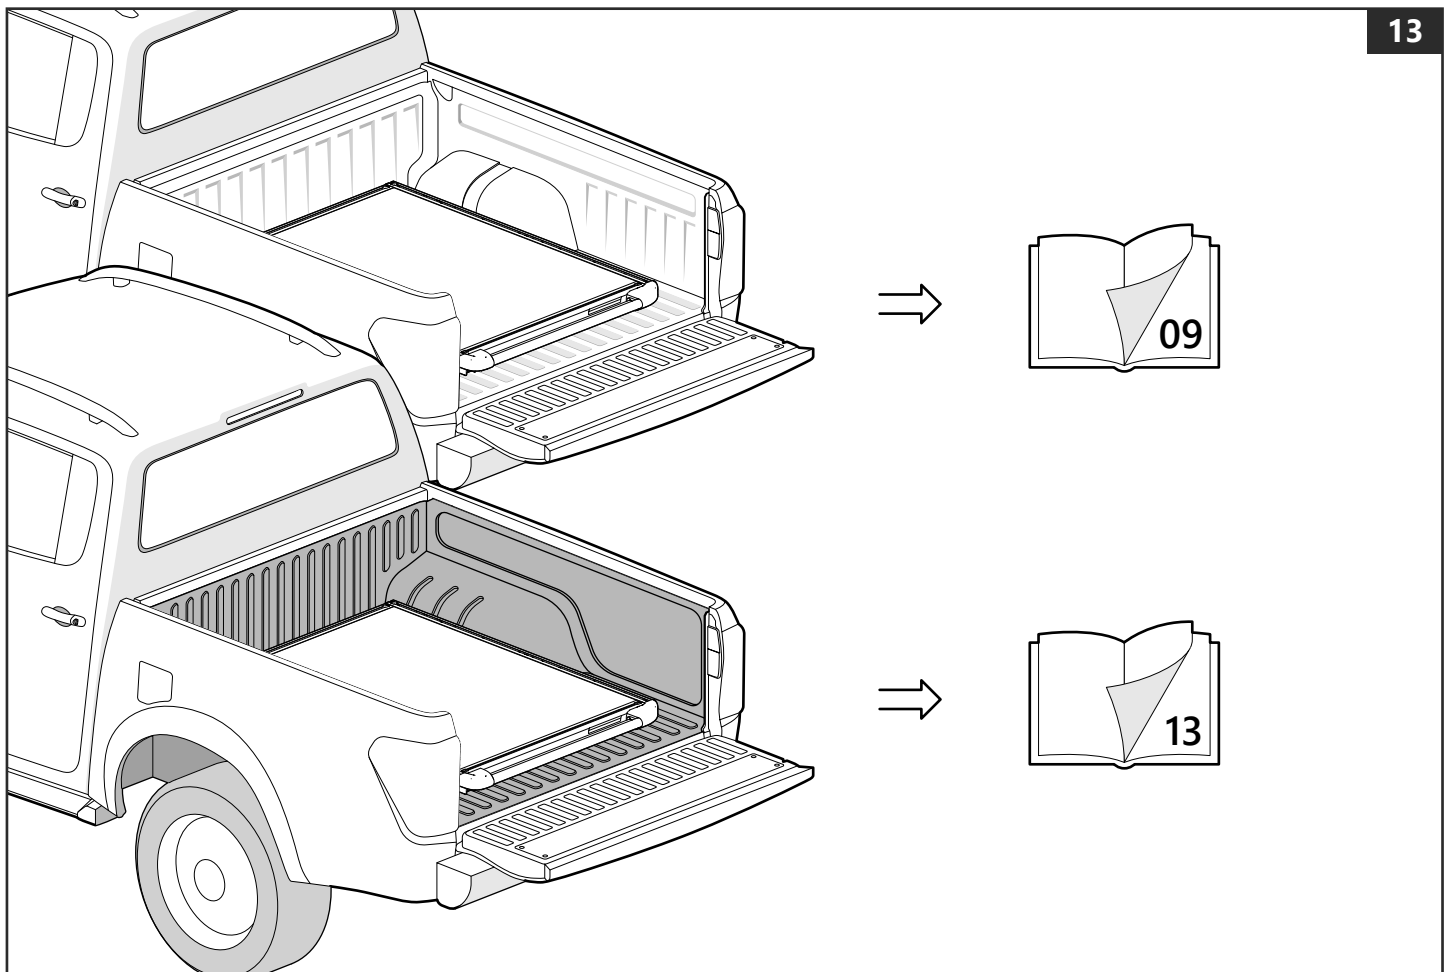

1

Customer Service +45 4810 2950 (08:00 - 16:00 CET)
Fax +45 4810 2960
Support info@mountaintop.dk
Website www.mountaintop.dk
Address Pedersholmparken 10, 3660 Frederikssund, Denmark

PART NUMBER(S)	MODEL / YEAR	CAB TYPE(S)	INSTALLATION TIME	WEIGHT
MTS FO90	Ford / Year →	Double	1 hour(s)	33 Kg