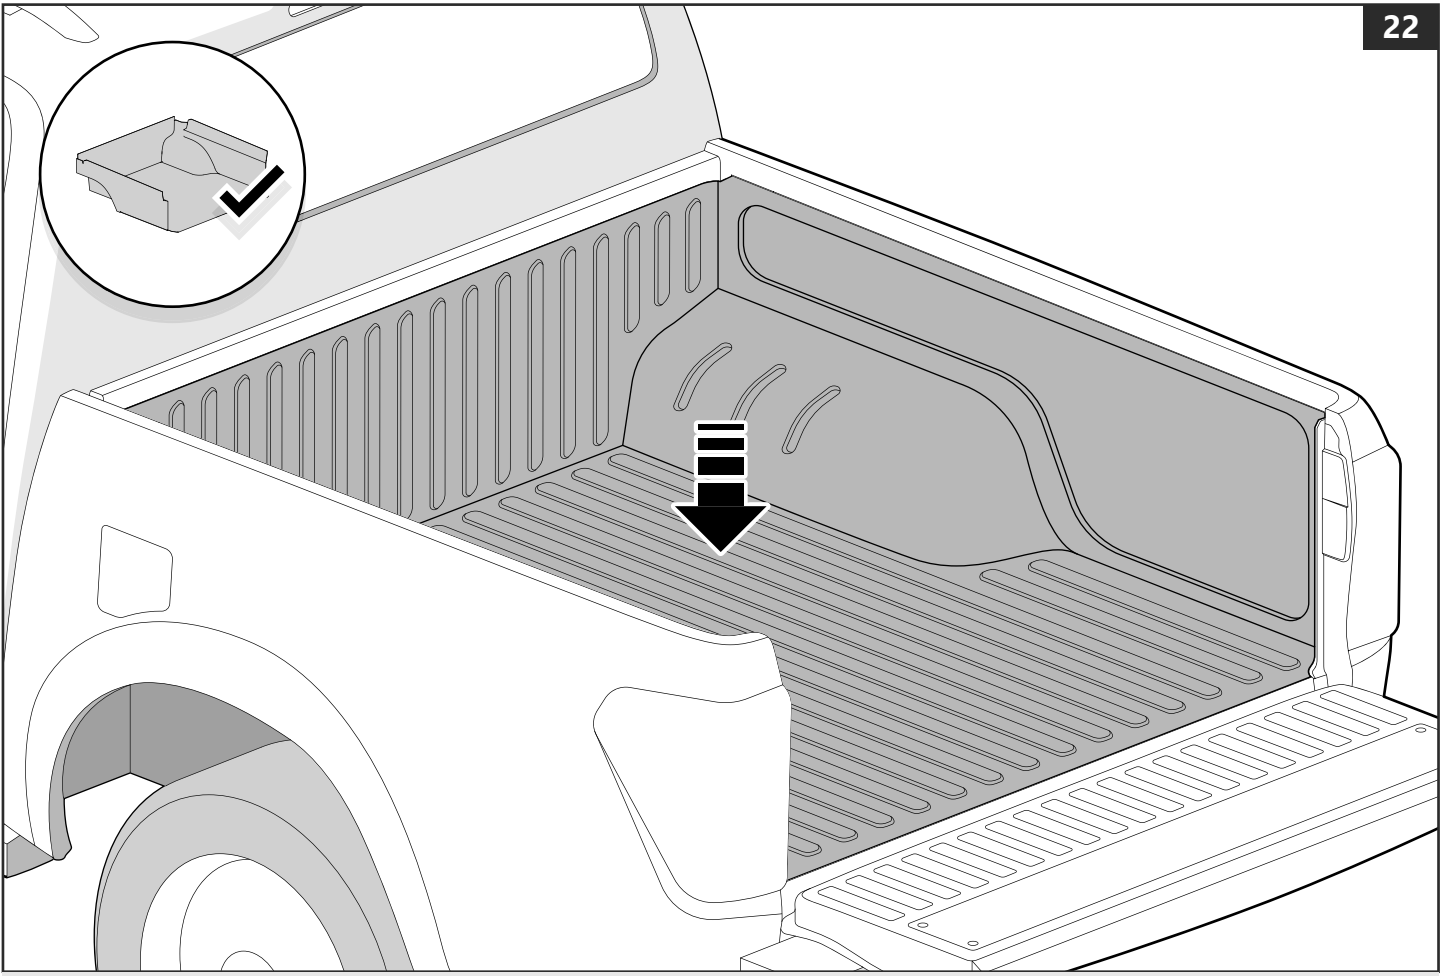

1

Customer Service +45 4810 2950 (08:00 - 16:00 CET)
Fax +45 4810 2960
Support info@mountaintop.dk
Website www.mountaintop.dk
Address Pedersholmparken 10, 3660 Frederikssund, Denmark

PART NUMBER(S)	MODEL / YEAR	CAB TYPE(S)	INSTALLATION TIME	WEIGHT
MTS FO90	Ford / Year →	Double	1 hour(s)	33 Kg