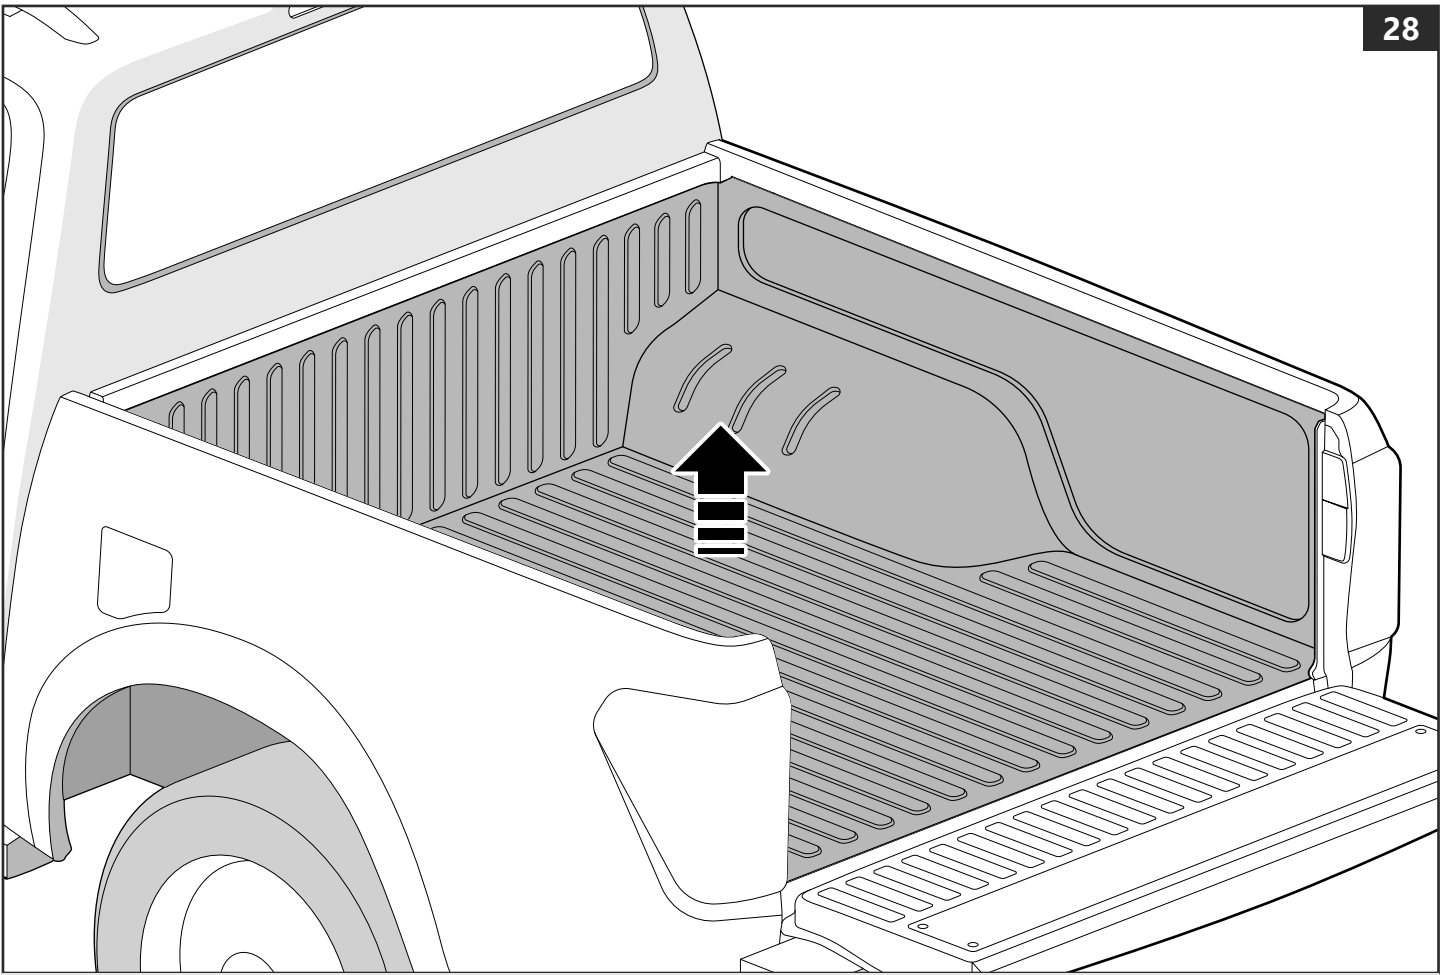

1

Customer Service +45 4810 2950 (08:00 - 16:00 CET)
Fax +45 4810 2960
Support info@mountaintop.dk
Website www.mountaintop.dk
Address Pedersholmparken 10, 3660 Frederikssund, Denmark

PART NUMBER(S)	MODEL / YEAR	CAB TYPE(S)	INSTALLATION TIME	WEIGHT
MTS FO90	Ford / Year →	Double	1 hour(s)	33 Kg