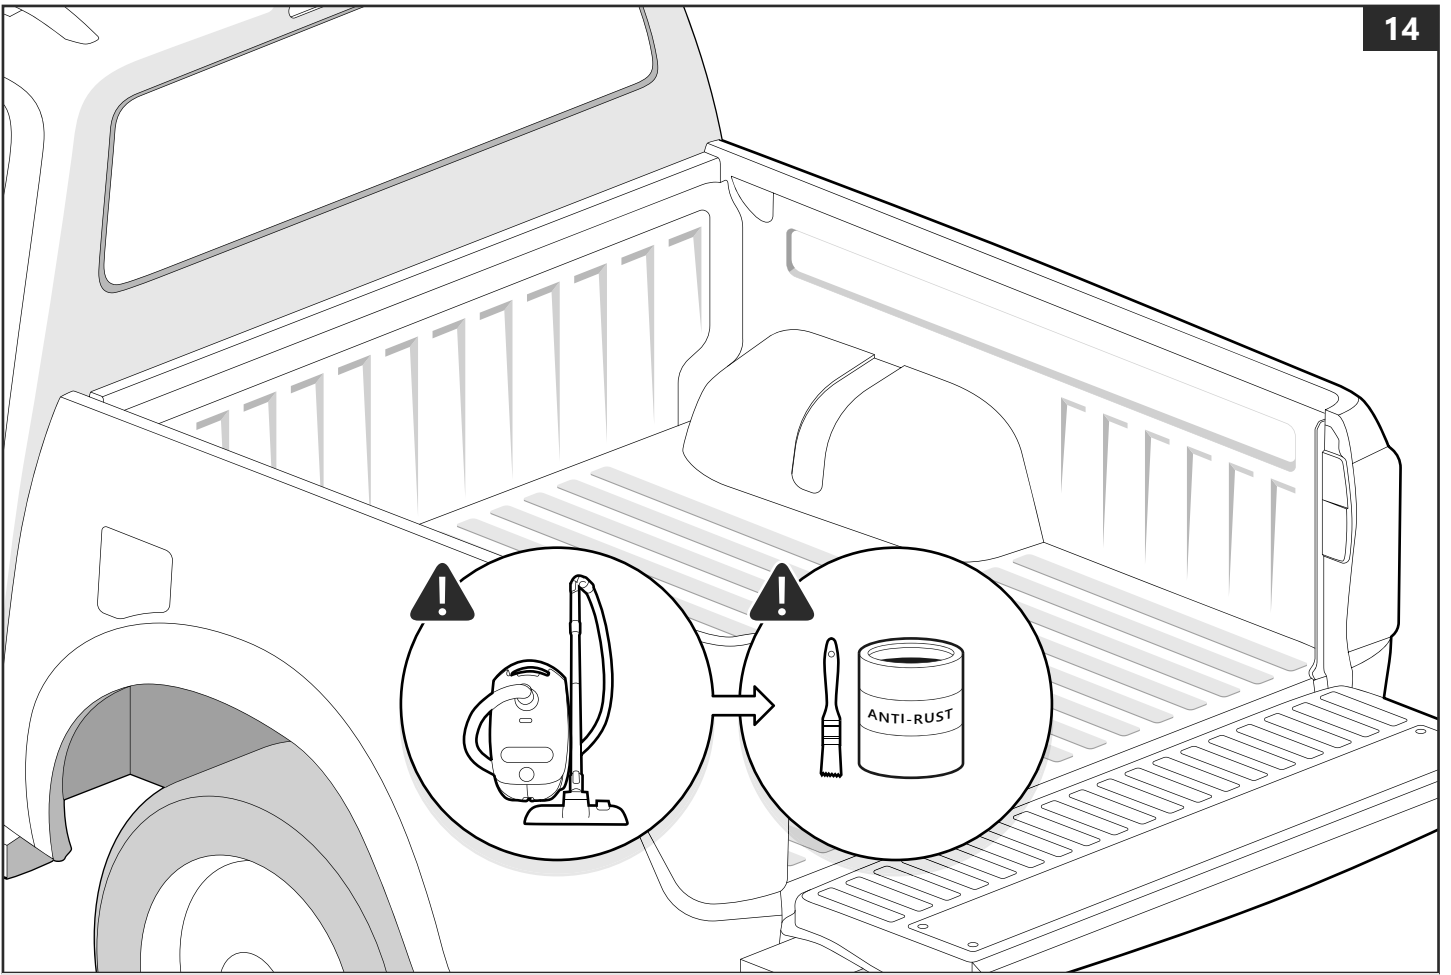

1

Customer Service +45 4810 2950 (08:00 - 16:00 CET)
Fax +45 4810 2960
Support info@mountaintop.dk
Website www.mountaintop.dk
Address Pedersholmparken 10, 3660 Frederikssund, Denmark

PART NUMBER(S)	MODEL / YEAR	CAB TYPE(S)	INSTALLATION TIME	WEIGHT
MTS FO90	Ford / Year →	Double	1 hour(s)	33 Kg