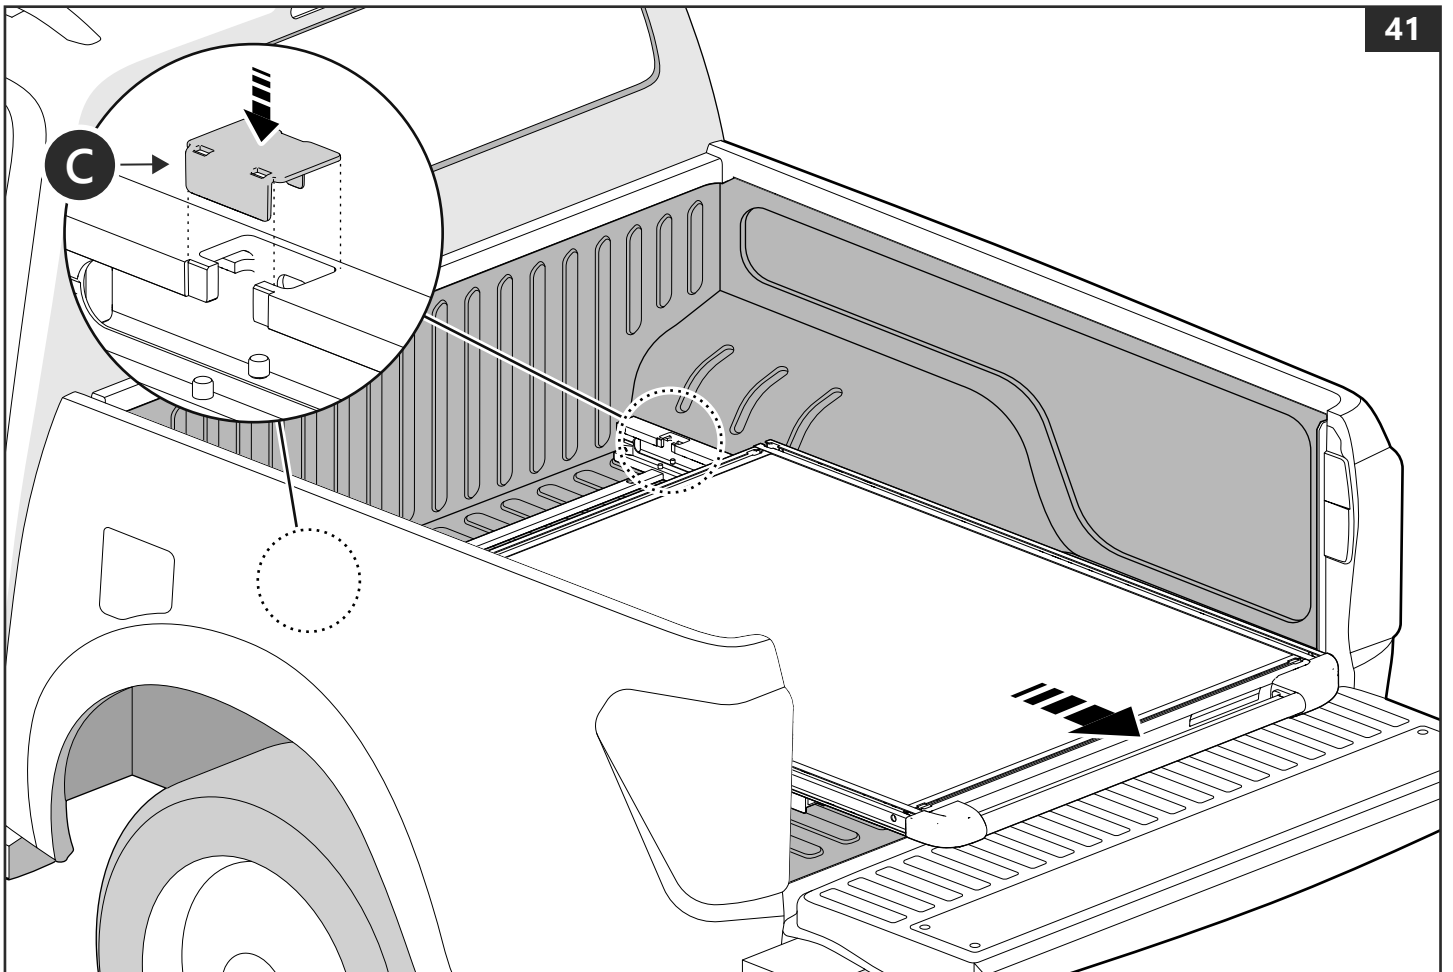

1

Customer Service +45 4810 2950 (08:00 - 16:00 CET)
Fax +45 4810 2960
Support info@mountaintop.dk
Website www.mountaintop.dk
Address Pedersholmparken 10, 3660 Frederikssund, Denmark

PART NUMBER(S)	MODEL / YEAR	CAB TYPE(S)	INSTALLATION TIME	WEIGHT
MTS FO90	Ford / Year →	Double	1 hour(s)	33 Kg