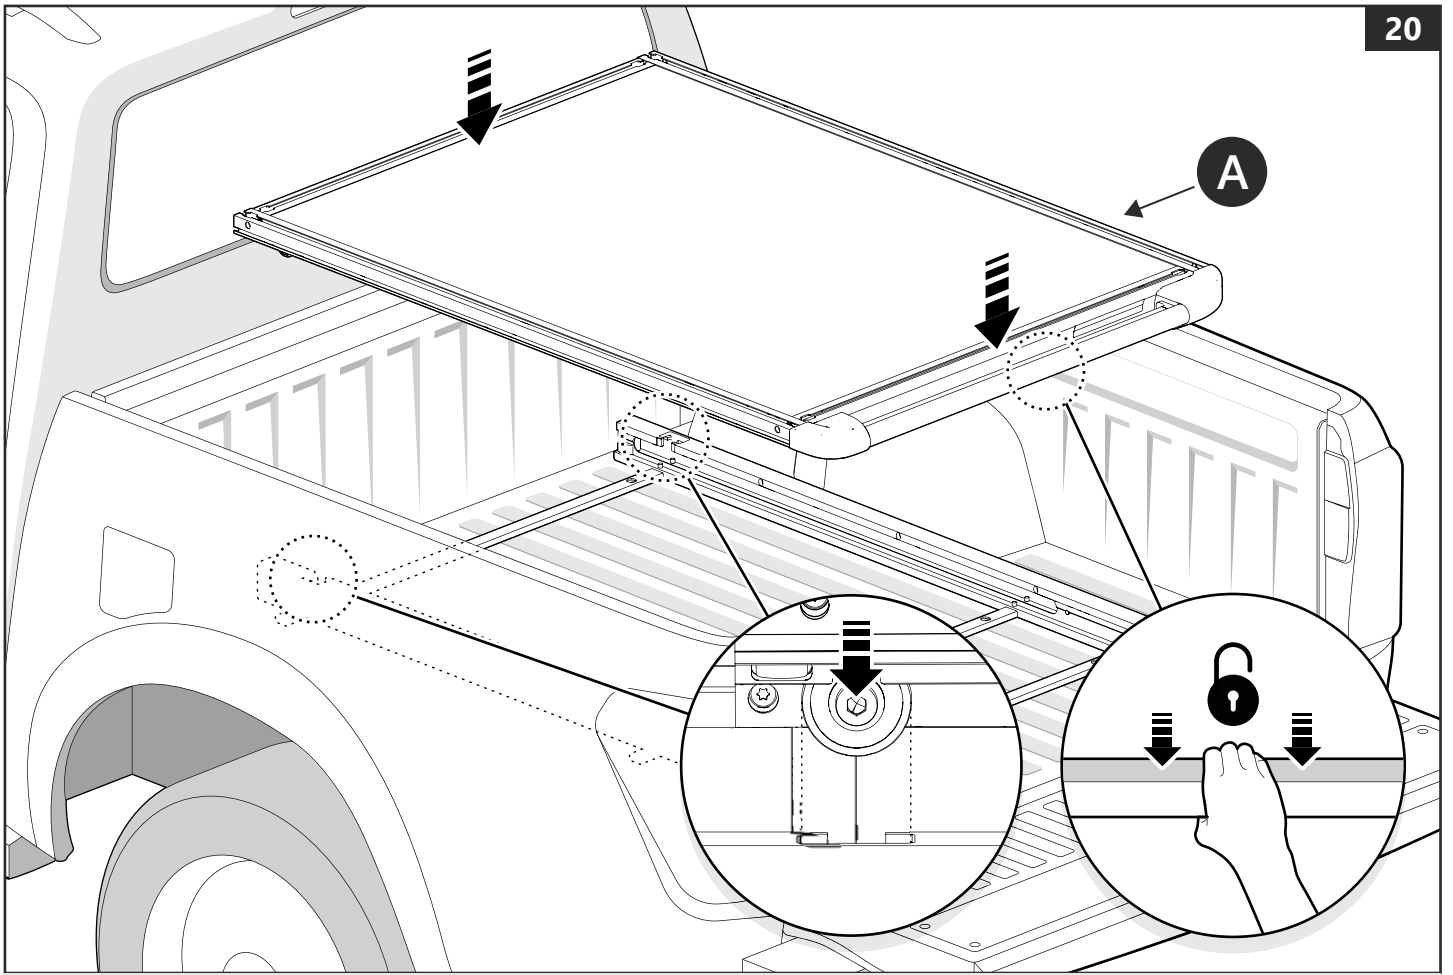

1

Customer Service +45 4810 2950 (08:00 - 16:00 CET)
Fax +45 4810 2960
Support info@mountaintop.dk
Website www.mountaintop.dk
Address Pedersholmparken 10, 3660 Frederikssund, Denmark

PART NUMBER(S)	MODEL / YEAR	CAB TYPE(S)	INSTALLATION TIME	WEIGHT
MTS FO90	Ford / Year →	Double	1 hour(s)	33 Kg