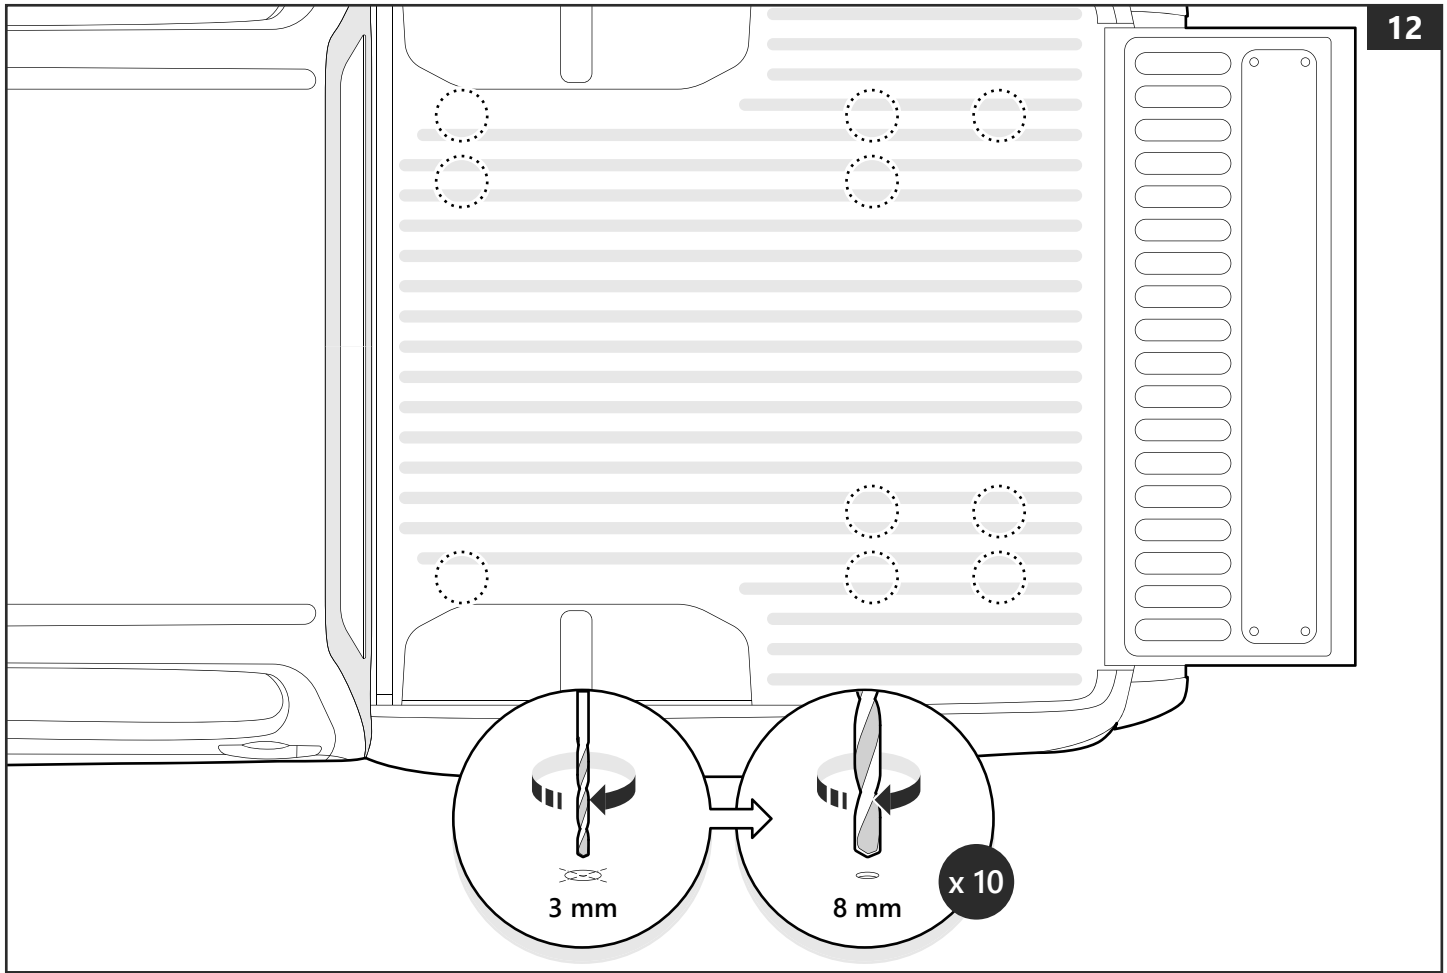

1

Customer Service +45 4810 2950 (08:00 - 16:00 CET)
Fax +45 4810 2960
Support info@mountaintop.dk
Website www.mountaintop.dk
Address Pedersholmparken 10, 3660 Frederikssund, Denmark

PART NUMBER(S)	MODEL / YEAR	CAB TYPE(S)	INSTALLATION TIME	WEIGHT
MTS FO90	Ford / Year →	Double	1 hour(s)	33 Kg