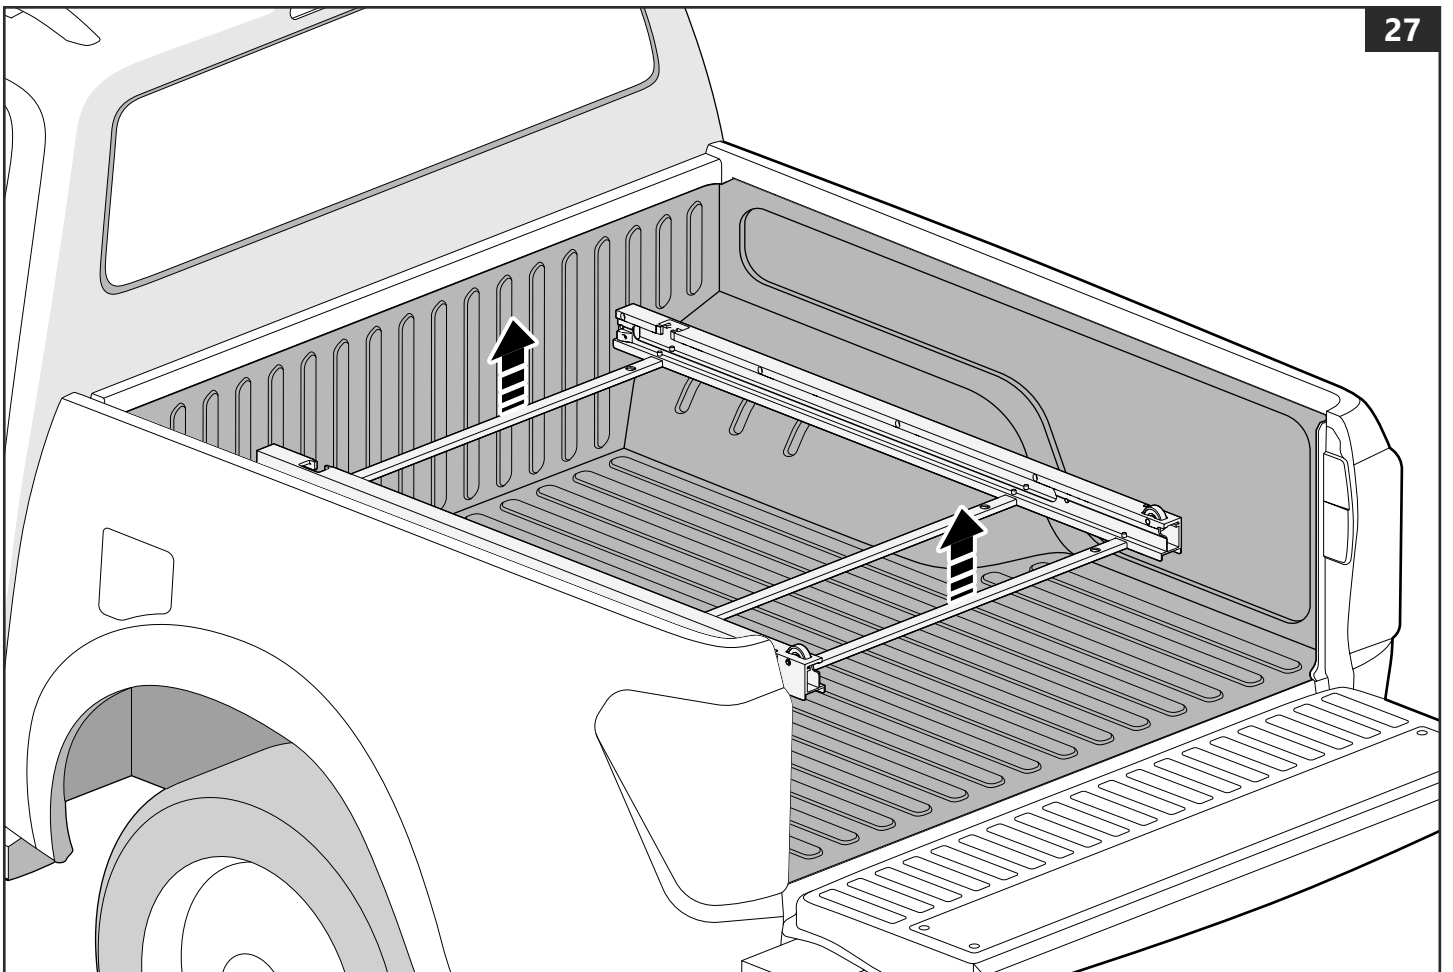

1

Customer Service +45 4810 2950 (08:00 - 16:00 CET)
Fax +45 4810 2960
Support info@mountaintop.dk
Website www.mountaintop.dk
Address Pedersholmparken 10, 3660 Frederikssund, Denmark

PART NUMBER(S)	MODEL / YEAR	CAB TYPE(S)	INSTALLATION TIME	WEIGHT
MTS FO90	Ford / Year →	Double	1 hour(s)	33 Kg