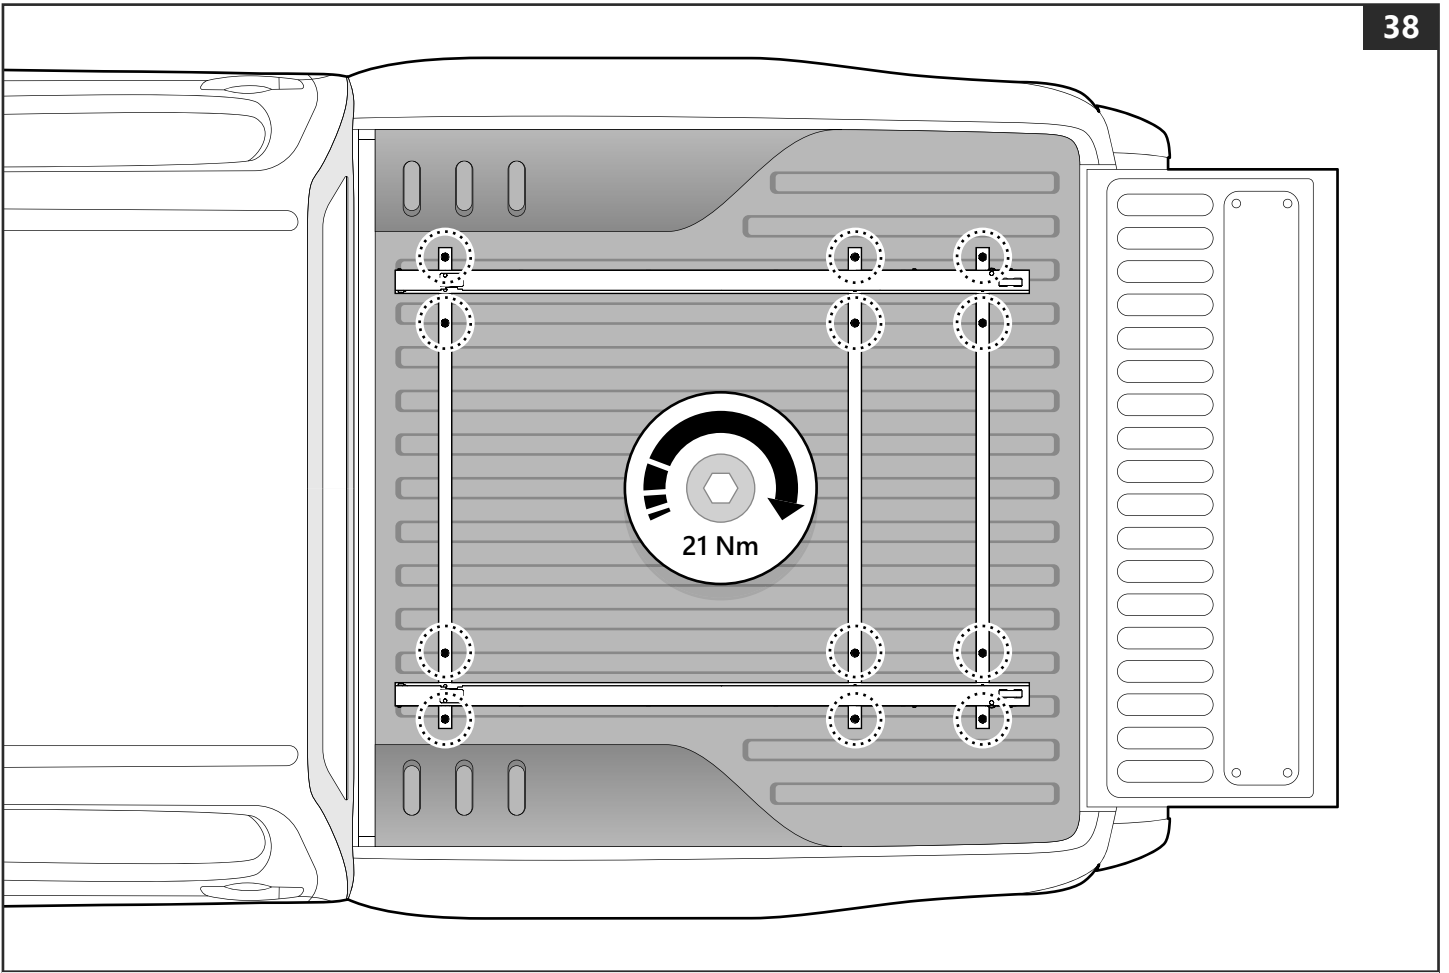

1

Customer Service +45 4810 2950 (08:00 - 16:00 CET)
Fax +45 4810 2960
Support info@mountaintop.dk
Website www.mountaintop.dk
Address Pedersholmparken 10, 3660 Frederikssund, Denmark

PART NUMBER(S)	MODEL / YEAR	CAB TYPE(S)	INSTALLATION TIME	WEIGHT
MTS FO90	Ford / Year →	Double	1 hour(s)	33 Kg