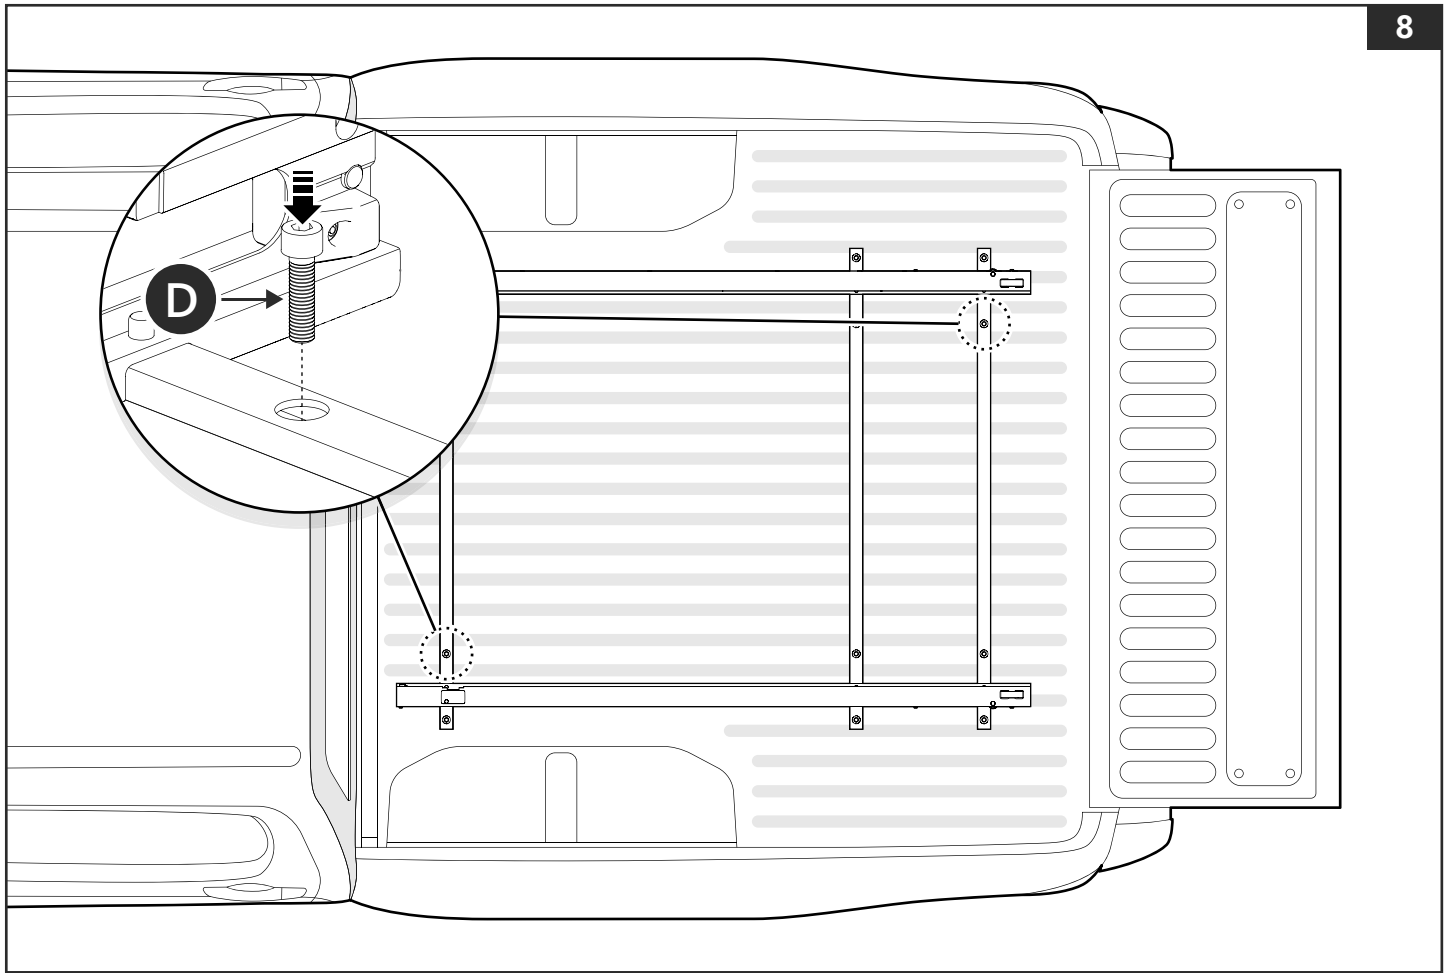

1

Customer Service +45 4810 2950 (08:00 - 16:00 CET)
Fax +45 4810 2960
Support info@mountaintop.dk
Website www.mountaintop.dk
Address Pedersholmparken 10, 3660 Frederikssund, Denmark

PART NUMBER(S)	MODEL / YEAR	CAB TYPE(S)	INSTALLATION TIME	WEIGHT
MTS FO90	Ford / Year →	Double	1 hour(s)	33 Kg