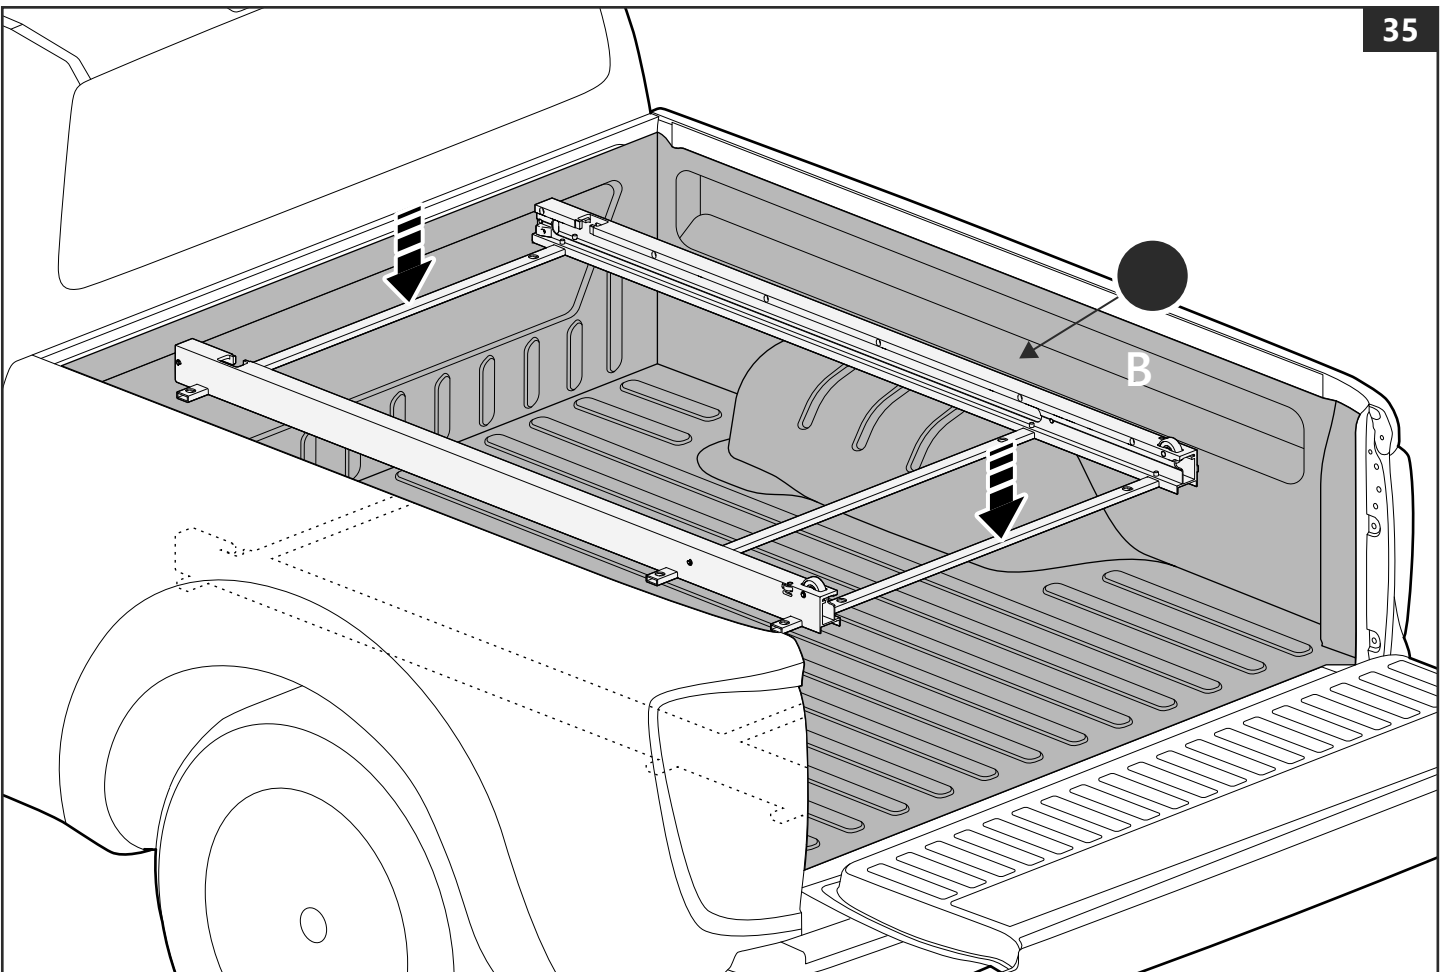

1

Customer Service +45 4810 2950 (08:00 - 16:00 CET)
Fax +45 4810 2960
Support info@mountaintop.dk
Website www.mountaintop.dk
Address Pedersholmparken 10, 3660 Frederikssund, Denmark

PART NUMBER(S)	MODEL / YEAR	CAB TYPE(S)	INSTALLATION TIME	WEIGHT
MTS FO90	Ford / Year →	Double	1 hour(s)	33 Kg