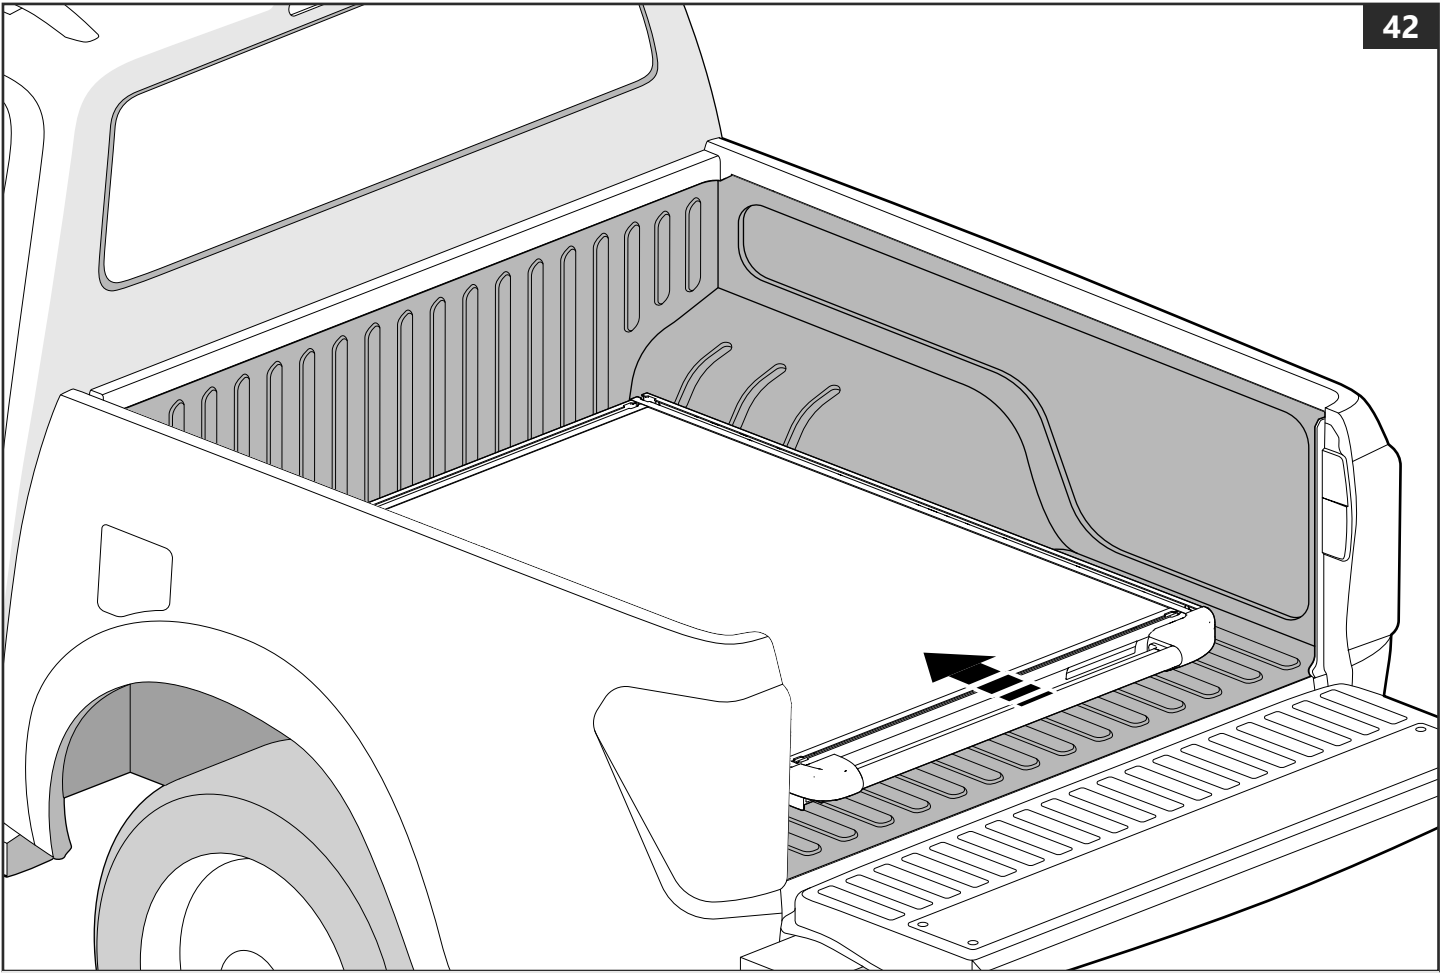

1

Customer Service +45 4810 2950 (08:00 - 16:00 CET)
Fax +45 4810 2960
Support info@mountaintop.dk
Website www.mountaintop.dk
Address Pedersholmparken 10, 3660 Frederikssund, Denmark

PART NUMBER(S)	MODEL / YEAR	CAB TYPE(S)	INSTALLATION TIME	WEIGHT
MTS FO90	Ford / Year →	Double	1 hour(s)	33 Kg