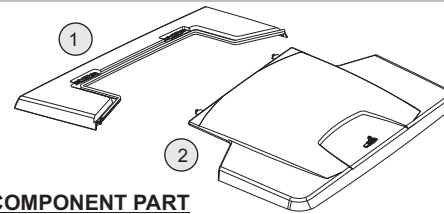

AEROKLAS

DECK COVER : GALAXY

INSTALLATION MANUAL FOR
VOLKSWAGEN AMAROK DOUBLE CAB
(WITHOUT STYLING BAR)

AEROKLAS CO., LTD.

62 Soi Bangna-Trad 25, Bangna Bangkok 10260

Tel : (662) 7443020-9 Fax : (662) 7443030

www.aeroklas.com, www.deck-cover.com E-mail : webinfo@aeroklas.com

PART LIST

COMPONENT PART

No.	(COMPONENT PART)	(Q'TY)
1.	FRONT PANEL (DECK COVER)	1
2.	BODY (DECK COVER)	1
3.	FRONT CLAMP	2
4.	MIDDLE CLAMP	2
5.	REAR CLAMP	2
6.	BRACKET SUPPORT TYPE B1	2
7.	BRACKET SUPPORT TYPE B2	2
8.	ASSY PLATE LOCK V2	2
9.	ASSY LOWER PLATE FOR GAS STRUT RH/LH	1/1
10.	GAS STRUT	2
11.	LINER TAPE	1
12.	INSTALLATION MANUAL	1