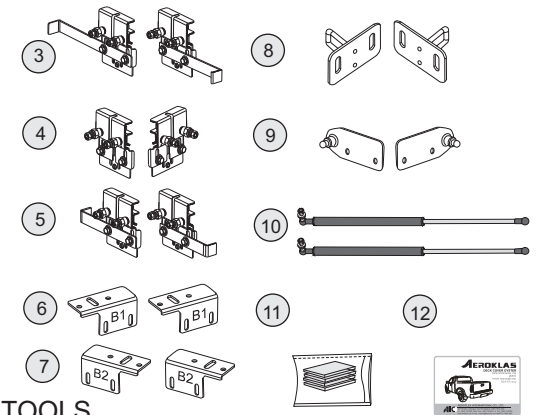

AEROKLAS

DECK COVER : GALAXY

INSTALLATION MANUAL FOR
VOLKSWAGEN AMAROK DOUBLE CAB
(WITHOUT STYLING BAR)

AEROKLAS CO., LTD.

62 Soi Bangna-Trad 25, Bangna Bangkok 10260

Tel : (662) 7443020-9 Fax : (662) 7443030

www.aeroklas.com, www.deck-cover.com E-mail : webinfo@aeroklas.com

PART LIST

COMPONENT PART

No.	(COMPONENT PART)	(Q'TY)
1.	FRONT PANEL (DECK COVER)	1
2.	BODY (DECK COVER)	1
3.	FRONT CLAMP	2
4.	MIDDLE CLAMP	2
5.	REAR CLAMP	2
6.	BRACKET SUPPORT TYPE B1	2
7.	BRACKET SUPPORT TYPE B2	2
8.	ASSY PLATE LOCK V2	2
9.	ASSY LOWER PLATE FOR GAS STRUT RH/LH	1/1
10.	GAS STRUT	2
11.	LINER TAPE	1
12.	INSTALLATION MANUAL	1