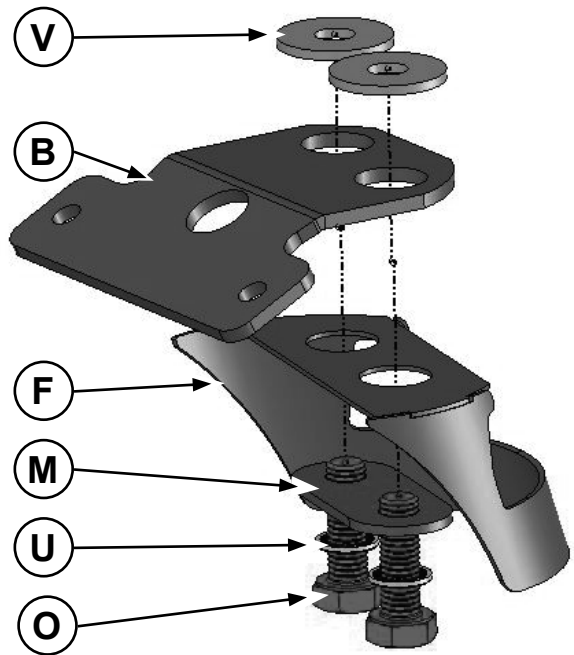

Model Year: 2012 →

Part Number: -

Weight: 8kg App.

Installation Time: 1 hr

Genuine Ford Sport Bar
Installation Instructions

<p>A</p>  <p>Front Left 532 002</p>	<p>B</p>  <p>Front Right 532 001</p>
<p>C</p>  <p>Rear Left 532 004</p>	<p>D</p>  <p>Rear Right 532 003</p>
<p>E</p>  <p>Front Left 532 012</p>	<p>F</p>  <p>Front Right 532 011</p>
<p>G</p>  <p>Rear Left 532 014</p>	<p>H</p>  <p>Rear Right 532 013</p>

L

Genuine Ford Sport Bar
Installation Instructions

Genuine Ford Sport Bar
Installation Instructions

Genuine Ford Sport Bar
Installation Instructions

Genuine Ford Sport Bar
Installation Instructions

Genuine Ford Sport Bar
Installation Instructions

Genuine Ford Sport Bar
Installation Instructions

Genuine Ford Sport Bar
Installation Instructions

Front Left

Front Right

Rear Left

Rear Right

Genuine Ford Sport Bar
Installation Instructions

Genuine Ford Sport Bar
Installation Instructions