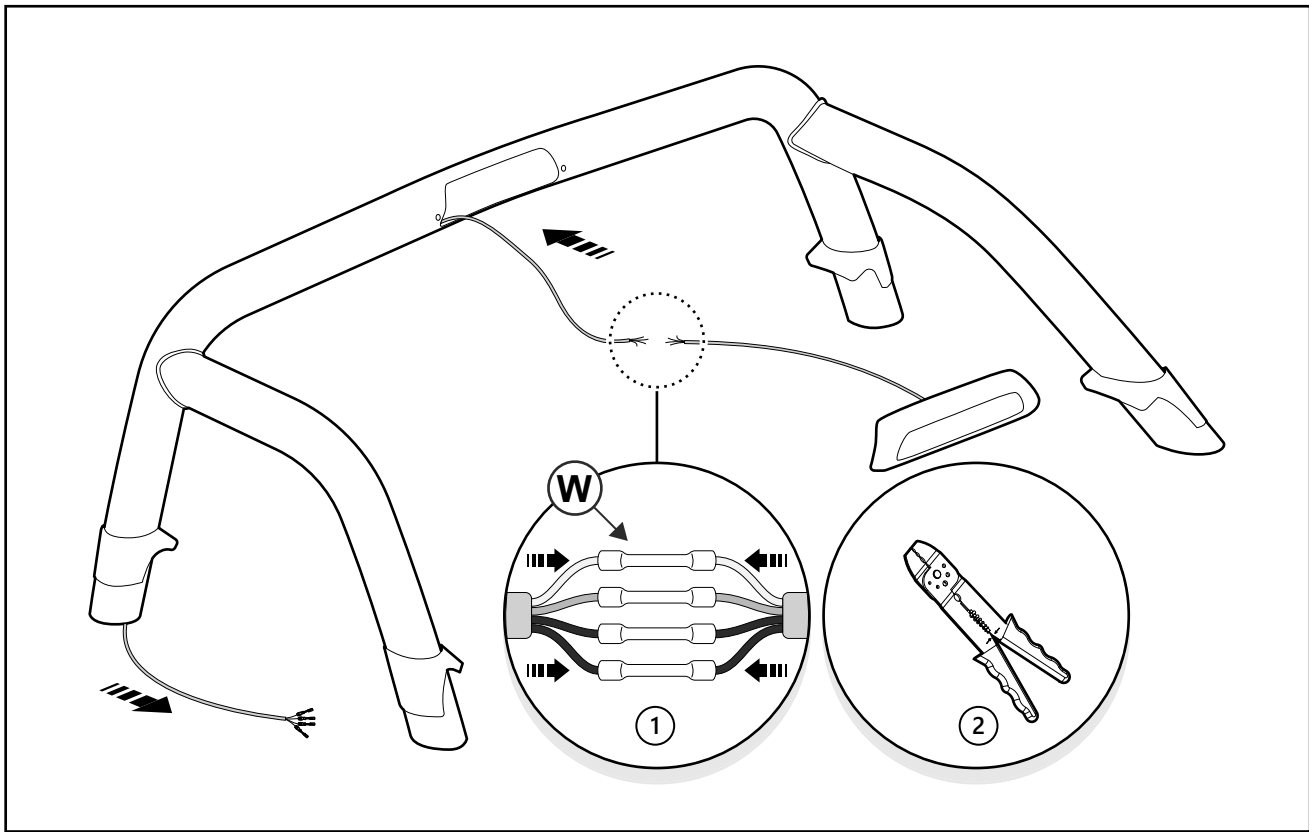

Model Year: 2012 →

Part Number: -

Weight: 8kg App.

Installation Time: 1 hr

Genuine Ford Sport Bar
Installation Instructions

<p>A</p>  <p>Front Left 532 002</p>	<p>B</p>  <p>Front Right 532 001</p>
<p>C</p>  <p>Rear Left 532 004</p>	<p>D</p>  <p>Rear Right 532 003</p>
<p>E</p>  <p>Front Left 532 012</p>	<p>F</p>  <p>Front Right 532 011</p>
<p>G</p>  <p>Rear Left 532 014</p>	<p>H</p>  <p>Rear Right 532 013</p>

L

Genuine Ford Sport Bar
Installation Instructions

Genuine Ford Sport Bar
Installation Instructions

Genuine Ford Sport Bar
Installation Instructions

Genuine Ford Sport Bar
Installation Instructions

Genuine Ford Sport Bar
Installation Instructions

Genuine Ford Sport Bar
Installation Instructions

Genuine Ford Sport Bar
Installation Instructions

Front Left

Front Right

Rear Left

Rear Right

Genuine Ford Sport Bar
Installation Instructions

Genuine Ford Sport Bar
Installation Instructions