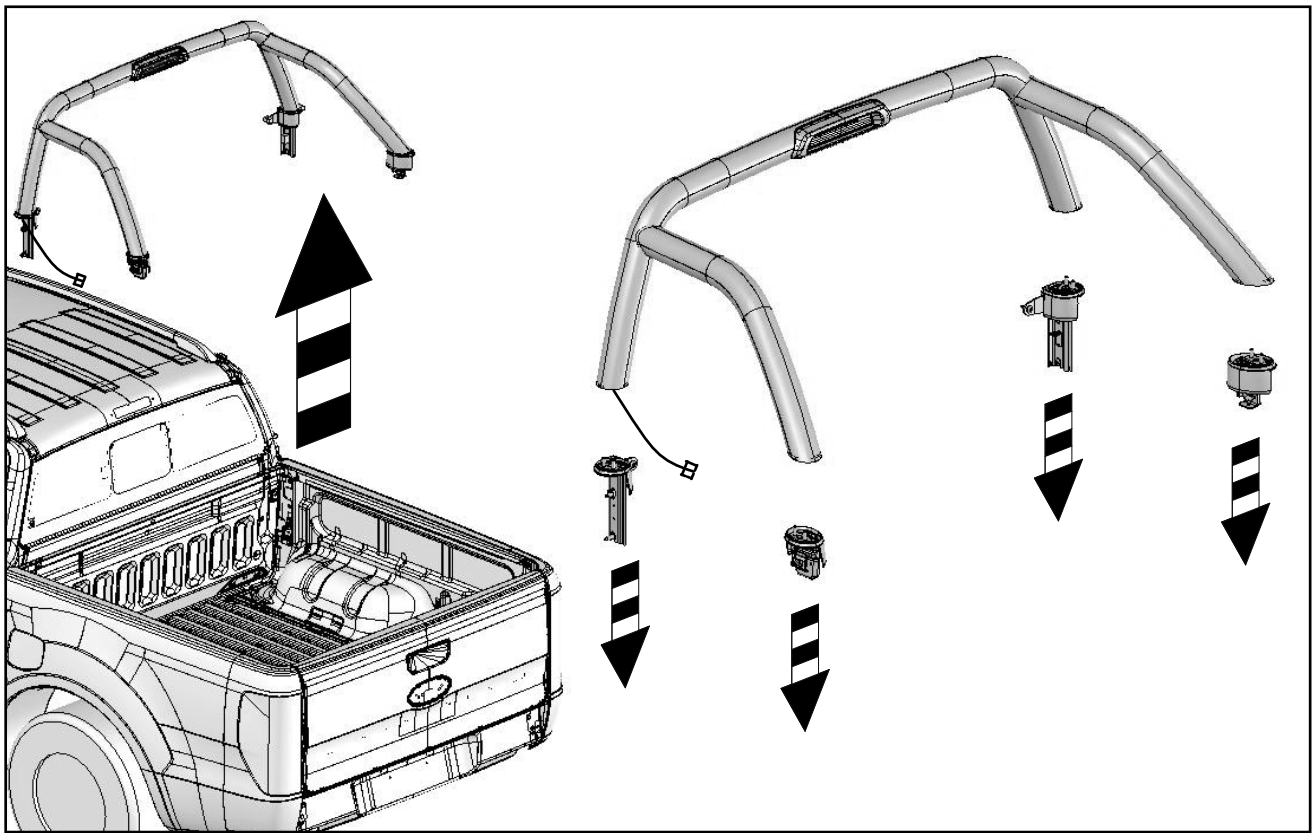

Genuine Ford Sport Bar
Installation Instructions