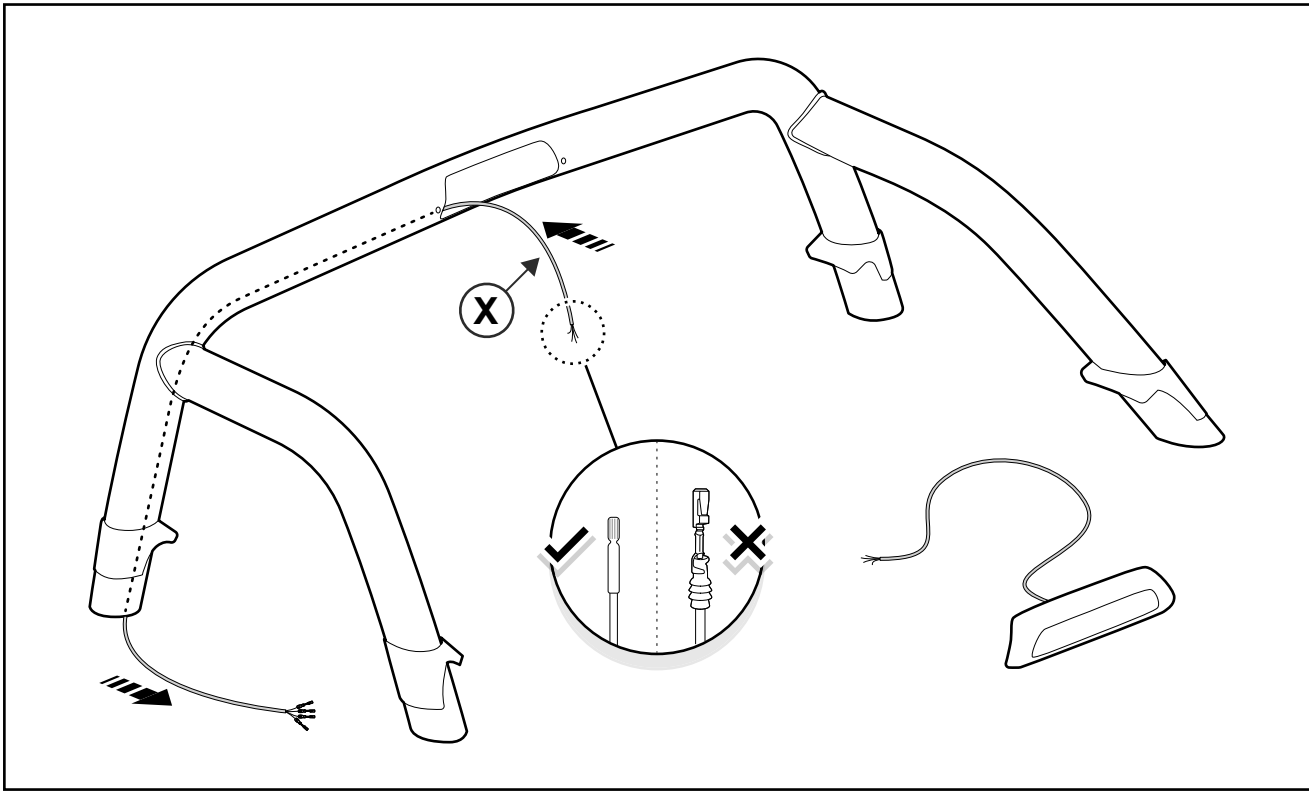

Genuine Ford Sport Bar
Installation Instructions