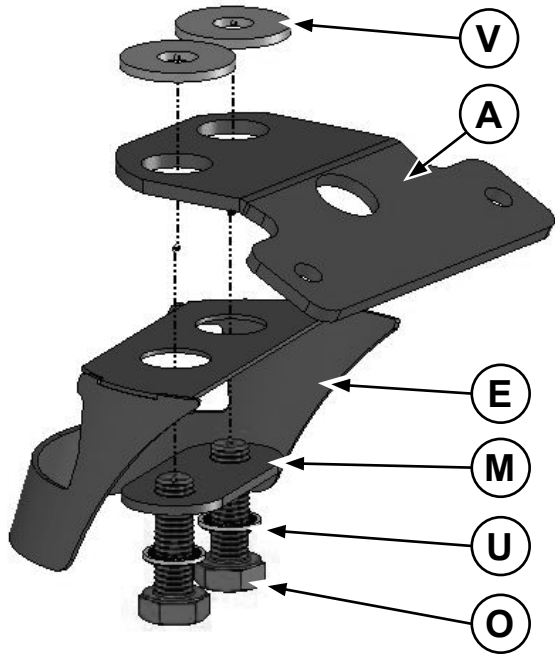

Model Year: 2012 →

Part Number: -

Weight: 8kg App.

Installation Time: 1 hr

Genuine Ford Sport Bar
Installation Instructions

<p>A</p>  <p>Front Left 532 002</p>	<p>B</p>  <p>Front Right 532 001</p>
<p>C</p>  <p>Rear Left 532 004</p>	<p>D</p>  <p>Rear Right 532 003</p>
<p>E</p>  <p>Front Left 532 012</p>	<p>F</p>  <p>Front Right 532 011</p>
<p>G</p>  <p>Rear Left 532 014</p>	<p>H</p>  <p>Rear Right 532 013</p>

L

Genuine Ford Sport Bar
Installation Instructions

Genuine Ford Sport Bar
Installation Instructions

Genuine Ford Sport Bar
Installation Instructions

Genuine Ford Sport Bar
Installation Instructions

Genuine Ford Sport Bar
Installation Instructions

Genuine Ford Sport Bar
Installation Instructions

Genuine Ford Sport Bar
Installation Instructions

Front Left

Front Right

Rear Left

Rear Right

Genuine Ford Sport Bar
Installation Instructions

Genuine Ford Sport Bar
Installation Instructions