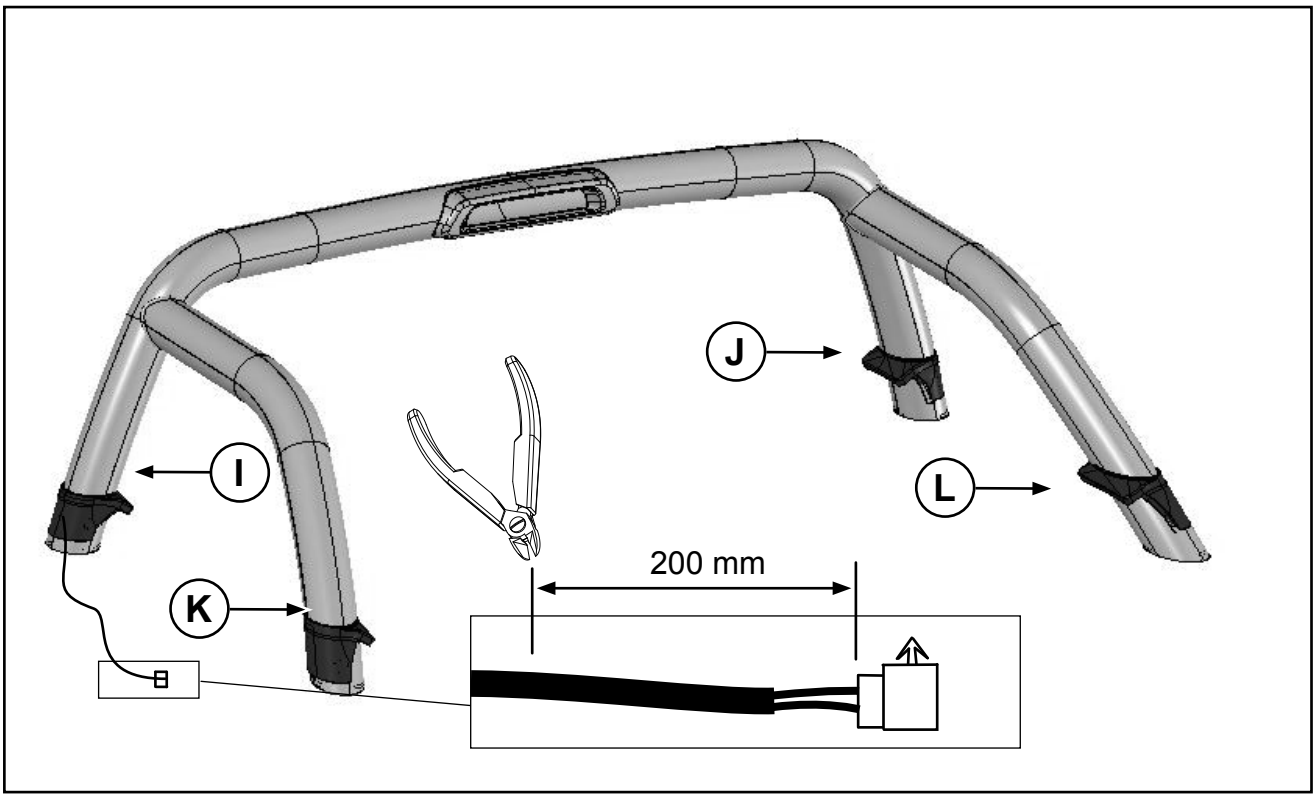

Genuine Ford Sport Bar
Installation Instructions