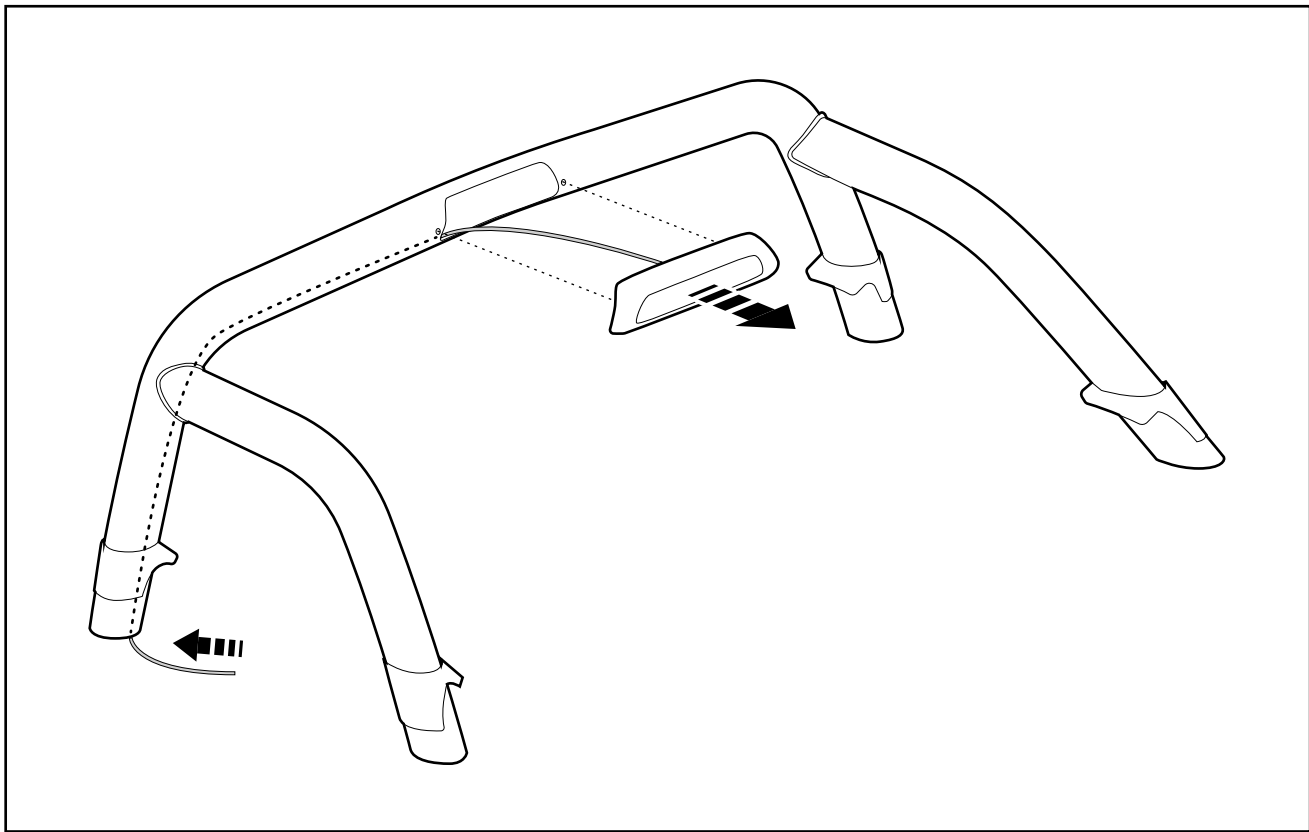

Genuine Ford Sport Bar
Installation Instructions