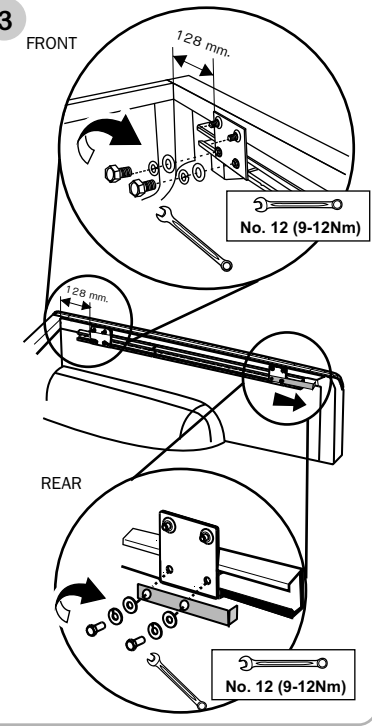

Tel : (662) 7443020 -9 Fax : (662) 7443030

www.aeroklas.com, www.deck-cover.com E-mail : webinfo@aeroklas.com

PART LIST

COMPONENT PART

No.	(COMPONENT PART)	(Q'TY)
1.	DECK COVER	1
2.	FRONT BAR	1
3.	PLATE	2
4.	BUSH	2
5.	BRACKET FOR C-CHANNEL	4
6.	REAR SUPPORT CLAMP	2
7.	FRONT EXTENSION BOLT-L30 mm.	4
8.	FRONT EXTENSION BOLT-L25 mm.	4
9.	REAR EXTENSION BOLT	4
10.	ASSY PLATE LOCK V2	2
11.	ASSY LOWER PLATE FOR GAS STRUT RH/LH	1/1
12.	GAS STRUT	2
13.	INSTALLATION MANUAL	1

TOOLS

1

2

3

4

5

6