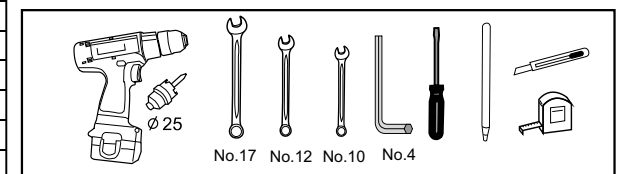

AEROKLAS

DECK COVER : SPEED

INSTALLATION MANUAL FOR

คู่มือติดตั้ง

NISSAN NAVARA C-CHANNEL DOUBLE CAB

นิสสัน นาวารา ซี แชนแนล 4 ประตู

AEROKLAS CO., LTD.

62 Soi Bangna-Trad 25, Bangna Bangkok 10260

Tel : (662) 7443020 -9 Fax : (662) 7443030

www.aeroklas.com, www.deck-cover.com E-mail : webinfo@aeroklas.com

PART LIST

COMPONENT PART

No.	(COMPONENT PART)	(Q'TY)
1.	DECK COVER	1
2.	FRONT BAR	1
3.	PLATE	2
4.	BUSH	2
5.	BRACKET FOR C-CHANNEL	4
6.	REAR SUPPORT CLAMP	2
7.	FRONT EXTENSION BOLT-L30 mm.	4
8.	FRONT EXTENSION BOLT-L25 mm.	4
9.	REAR EXTENSION BOLT	4
10.	ASSY PLATE LOCK V2	2
11.	ASSY LOWER PLATE FOR GAS STRUT RH/LH	1/1
12.	GAS STRUT	2
13.	INSTALLATION MANUAL	1

TOOLS