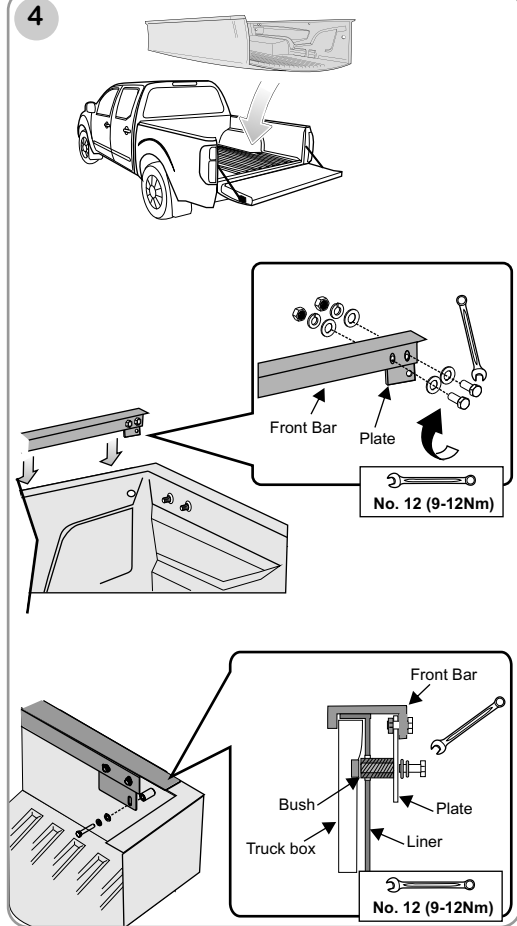

Tel : (662) 7443020 -9 Fax : (662) 7443030

www.aeroklas.com, www.deck-cover.com E-mail : webinfo@aeroklas.com

PART LIST

COMPONENT PART

No.	(COMPONENT PART)	(Q'TY)
1.	DECK COVER	1
2.	FRONT BAR	1
3.	PLATE	2
4.	BUSH	2
5.	BRACKET FOR C-CHANNEL	4
6.	REAR SUPPORT CLAMP	2
7.	FRONT EXTENSION BOLT-L30 mm.	4
8.	FRONT EXTENSION BOLT-L25 mm.	4
9.	REAR EXTENSION BOLT	4
10.	ASSY PLATE LOCK V2	2
11.	ASSY LOWER PLATE FOR GAS STRUT RH/LH	1/1
12.	GAS STRUT	2
13.	INSTALLATION MANUAL	1

TOOLS

1

2

3

4

5

6