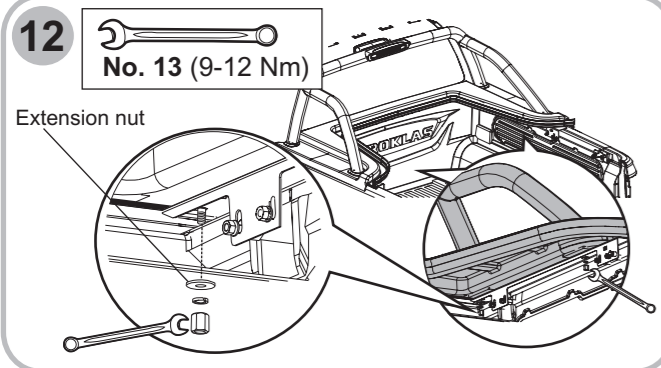

AEROKLAS CO., LTD.
 62 Soi Bangna-Trad 25, Bangna Bangkok 10260
 Tel : (662) 7443020-9 Fax : (662) 7443030
 www.aeroklas.com, www.deck-cover.com E-mail : webinfo@aeroklas.com

PART LIST

COMPONENT PART

No.	(COMPONENT PART)	(Q'TY)
1.	FRONT PANEL (DECK COVER)	1
2.	BODY (DECK COVER)	1
3.	SPORT BAR	1
4.	WIRE HARNESS FOR SPORT BAR	1
5.	WIRE HARNESS KIT FOR OE SPORT BAR	1
6.	SIDE SUPPOR BAR, RH/LH	1/1
7.	FRONT CLAMP	2
8.	REAR CLAMP	2
9.	MIDDLE CLAMP	2
10.	ASSY PLATE LOCK V2	2
11.	FRONT BRACKET FOR SPORT BAR RH/LH	1/1
12.	REAR BRACKET FOR SPORT BAR RH/LH	1/1
13.	FRONT RUBBER END TUBE RH/LH	1/1
14.	REAR RUBBER END TUBE RH/LH	1/1
15.	GAS STRUT	2
16.	EXTENSION NUT L15 mm.	4
17.	RUBBER SUPPORT FRONT PANEL	4
18.	COLLAR L15 (PINK COLOR)	2
19.	COLLAR L17 (BLUE COLOR)	2
20.	LINER TAPE	1
21.	RUBBER SHIM	1
22.	INSTALLATION MANUAL	1

1 No. 4, 5

Remove OE sport bar

Ø25 mm.

3 Unit (mm.)

Attach Liner tape

No. 12 (9-12Nm)

C

Middle Clamp