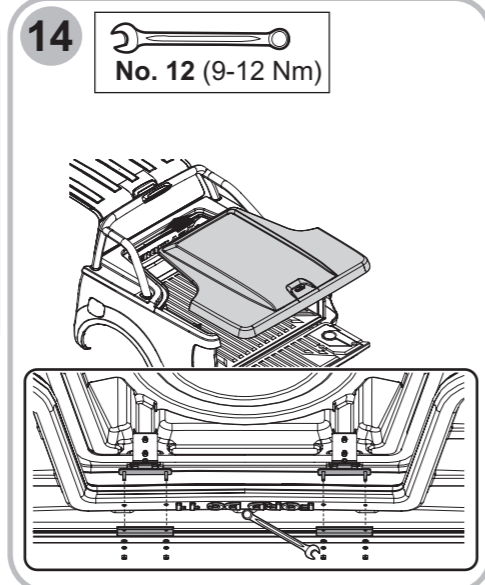

AEROKLAS CO., LTD.
 62 Soi Bangna-Trad 25, Bangna Bangkok 10260
 Tel : (662) 7443020-9 Fax : (662) 7443030
 www.aeroklas.com, www.deck-cover.com E-mail : webinfo@aeroklas.com

PART LIST

COMPONENT PART

No.	(COMPONENT PART)	(Q'TY)
1.	FRONT PANEL (DECK COVER)	1
2.	BODY (DECK COVER)	1
3.	SPORT BAR	1
4.	WIRE HARNESS FOR SPORT BAR	1
5.	WIRE HARNESS KIT FOR OE SPORT BAR	1
6.	SIDE SUPPOR BAR, RH/LH	1/1
7.	FRONT CLAMP	2
8.	REAR CLAMP	2
9.	MIDDLE CLAMP	2
10.	ASSY PLATE LOCK V2	2
11.	FRONT BRACKET FOR SPORT BAR RH/LH	1/1
12.	REAR BRACKET FOR SPORT BAR RH/LH	1/1
13.	FRONT RUBBER END TUBE RH/LH	1/1
14.	REAR RUBBER END TUBE RH/LH	1/1
15.	GAS STRUT	2
16.	EXTENSION NUT L15 mm.	4
17.	RUBBER SUPPORT FRONT PANEL	4
18.	COLLAR L15 (PINK COLOR)	2
19.	COLLAR L17 (BLUE COLOR)	2
20.	LINER TAPE	1
21.	RUBBER SHIM	1
22.	INSTALLATION MANUAL	1

1 No. 4, 5

Remove OE sport bar

Ø25 mm.

3 Unit (mm.)

Attach Liner tape

No. 12 (9-12Nm)

C

Middle Clamp