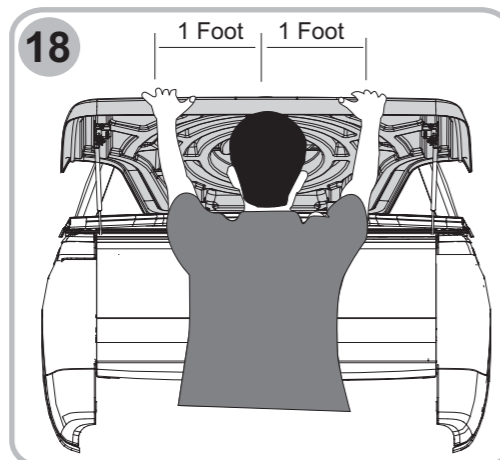

AEROKLAS CO., LTD.
 62 Soi Bangna-Trad 25, Bangna Bangkok 10260
 Tel : (662) 7443020-9 Fax : (662) 7443030
 www.aeroklas.com, www.deck-cover.com E-mail : webinfo@aeroklas.com

PART LIST

COMPONENT PART

No.	(COMPONENT PART)	(Q'TY)
1.	FRONT PANEL (DECK COVER)	1
2.	BODY (DECK COVER)	1
3.	SPORT BAR	1
4.	WIRE HARNESS FOR SPORT BAR	1
5.	WIRE HARNESS KIT FOR OE SPORT BAR	1
6.	SIDE SUPPOR BAR, RH/LH	1/1
7.	FRONT CLAMP	2
8.	REAR CLAMP	2
9.	MIDDLE CLAMP	2
10.	ASSY PLATE LOCK V2	2
11.	FRONT BRACKET FOR SPORT BAR RH/LH	1/1
12.	REAR BRACKET FOR SPORT BAR RH/LH	1/1
13.	FRONT RUBBER END TUBE RH/LH	1/1
14.	REAR RUBBER END TUBE RH/LH	1/1
15.	GAS STRUT	2
16.	EXTENSION NUT L15 mm.	4
17.	RUBBER SUPPORT FRONT PANEL	4
18.	COLLAR L15 (PINK COLOR)	2
19.	COLLAR L17 (BLUE COLOR)	2
20.	LINER TAPE	1
21.	RUBBER SHIM	1
22.	INSTALLATION MANUAL	1

1 No. 4, 5

Remove OE sport bar

Ø25 mm.

3 Unit (mm.)

Attach Liner tape

No. 12 (9-12Nm)

C

Middle Clamp