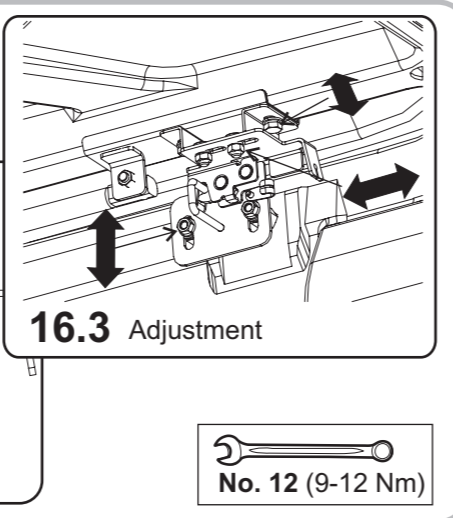

AEROKLAS CO., LTD.
 62 Soi Bangna-Trad 25, Bangna Bangkok 10260
 Tel : (662) 7443020-9 Fax : (662) 7443030
 www.aeroklas.com, www.deck-cover.com E-mail : webinfo@aeroklas.com

PART LIST

COMPONENT PART

No.	(COMPONENT PART)	(Q'TY)
1.	FRONT PANEL (DECK COVER)	1
2.	BODY (DECK COVER)	1
3.	SPORT BAR	1
4.	WIRE HARNESS FOR SPORT BAR	1
5.	WIRE HARNESS KIT FOR OE SPORT BAR	1
6.	SIDE SUPPOR BAR, RH/LH	1/1
7.	FRONT CLAMP	2
8.	REAR CLAMP	2
9.	MIDDLE CLAMP	2
10.	ASSY PLATE LOCK V2	2
11.	FRONT BRACKET FOR SPORT BAR RH/LH	1/1
12.	REAR BRACKET FOR SPORT BAR RH/LH	1/1
13.	FRONT RUBBER END TUBE RH/LH	1/1
14.	REAR RUBBER END TUBE RH/LH	1/1
15.	GAS STRUT	2
16.	EXTENSION NUT L15 mm.	4
17.	RUBBER SUPPORT FRONT PANEL	4
18.	COLLAR L15 (PINK COLOR)	2
19.	COLLAR L17 (BLUE COLOR)	2
20.	LINER TAPE	1
21.	RUBBER SHIM	1
22.	INSTALLATION MANUAL	1

1 No. 4, 5

Remove OE sport bar

Ø25 mm.

3 Unit (mm.)

Attach Liner tape

No. 12 (9-12Nm)

C

Middle Clamp

Rear Clamp

2 Unit (mm.)

Ø15 For Wire harness

FRONT หน้า

OVERRAIL BED LINER

REAR หลัง

1250

803

195

60

46

46

46

60

60

ADVISE / ช้อนหน้า