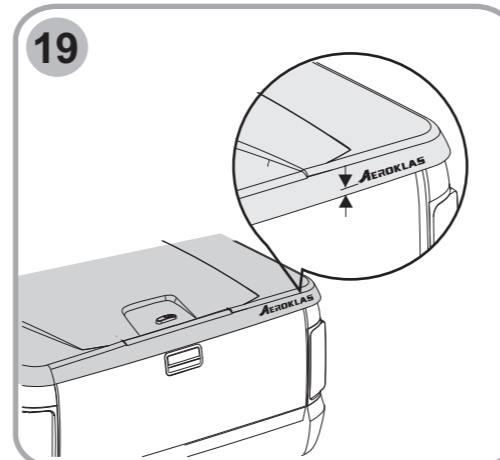

AEROKLAS CO., LTD.
 62 Soi Bangna-Trad 25, Bangna Bangkok 10260
 Tel : (662) 7443020-9 Fax : (662) 7443030
 www.aeroklas.com, www.deck-cover.com E-mail : webinfo@aeroklas.com

PART LIST

COMPONENT PART

No.	(COMPONENT PART)	(Q'TY)
1.	FRONT PANEL (DECK COVER)	1
2.	BODY (DECK COVER)	1
3.	SPORT BAR	1
4.	WIRE HARNESS FOR SPORT BAR	1
5.	WIRE HARNESS KIT FOR OE SPORT BAR	1
6.	SIDE SUPPOR BAR, RH/LH	1/1
7.	FRONT CLAMP	2
8.	REAR CLAMP	2
9.	MIDDLE CLAMP	2
10.	ASSY PLATE LOCK V2	2
11.	FRONT BRACKET FOR SPORT BAR RH/LH	1/1
12.	REAR BRACKET FOR SPORT BAR RH/LH	1/1
13.	FRONT RUBBER END TUBE RH/LH	1/1
14.	REAR RUBBER END TUBE RH/LH	1/1
15.	GAS STRUT	2
16.	EXTENSION NUT L15 mm.	4
17.	RUBBER SUPPORT FRONT PANEL	4
18.	COLLAR L15 (PINK COLOR)	2
19.	COLLAR L17 (BLUE COLOR)	2
20.	LINER TAPE	1
21.	RUBBER SHIM	1
22.	INSTALLATION MANUAL	1

1 No. 4, 5

Remove OE sport bar

Ø25 mm.

3 Unit (mm.)

Attach Liner tape

No. 12 (9-12Nm)

C

Middle Clamp