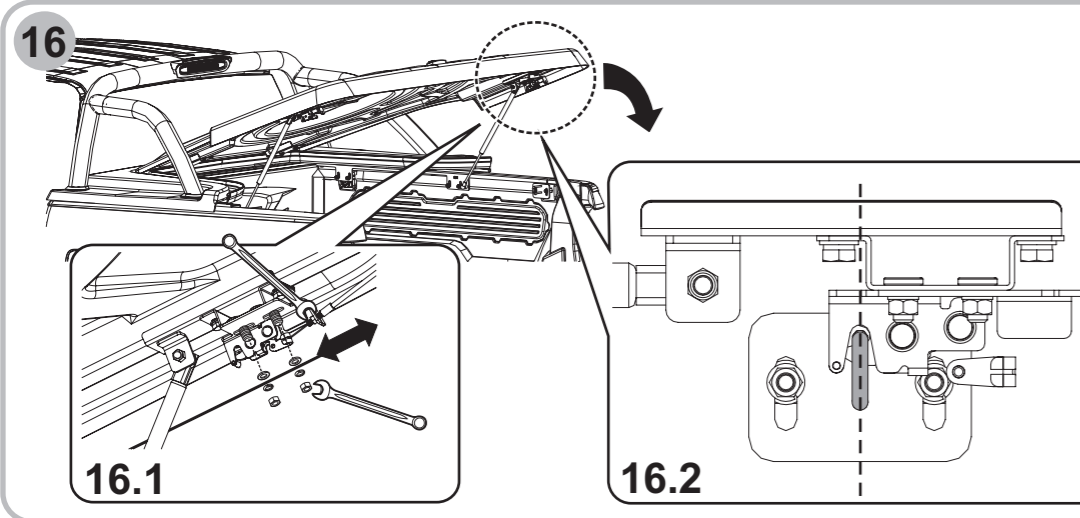

AEROKLAS CO., LTD.
 62 Soi Bangna-Trad 25, Bangna Bangkok 10260
 Tel : (662) 7443020-9 Fax : (662) 7443030
 www.aeroklas.com, www.deck-cover.com E-mail : webinfo@aeroklas.com

PART LIST

COMPONENT PART

No.	(COMPONENT PART)	(Q'TY)
1.	FRONT PANEL (DECK COVER)	1
2.	BODY (DECK COVER)	1
3.	SPORT BAR	1
4.	WIRE HARNESS FOR SPORT BAR	1
5.	WIRE HARNESS KIT FOR OE SPORT BAR	1
6.	SIDE SUPPOR BAR, RH/LH	1/1
7.	FRONT CLAMP	2
8.	REAR CLAMP	2
9.	MIDDLE CLAMP	2
10.	ASSY PLATE LOCK V2	2
11.	FRONT BRACKET FOR SPORT BAR RH/LH	1/1
12.	REAR BRACKET FOR SPORT BAR RH/LH	1/1
13.	FRONT RUBBER END TUBE RH/LH	1/1
14.	REAR RUBBER END TUBE RH/LH	1/1
15.	GAS STRUT	2
16.	EXTENSION NUT L15 mm.	4
17.	RUBBER SUPPORT FRONT PANEL	4
18.	COLLAR L15 (PINK COLOR)	2
19.	COLLAR L17 (BLUE COLOR)	2
20.	LINER TAPE	1
21.	RUBBER SHIM	1
22.	INSTALLATION MANUAL	1

1 No. 4, 5

Remove OE sport bar

Ø25 mm.

3 Unit (mm.)

Attach Liner tape

No. 12 (9-12Nm)

C

Middle Clamp

195

60

46

46

46

60

60

ADVISE / ช้อนหน้า

Collar L 15 (Pink Color) L15 mm.

Collar L 17 (Blue Color) L17 mm.

SILICONE

7 No. 17 (9-12 Nm)

EXTENSION BOLT

Extension Bolt (L) 42 mm.

Extension Bolt (L) 32 mm.

9