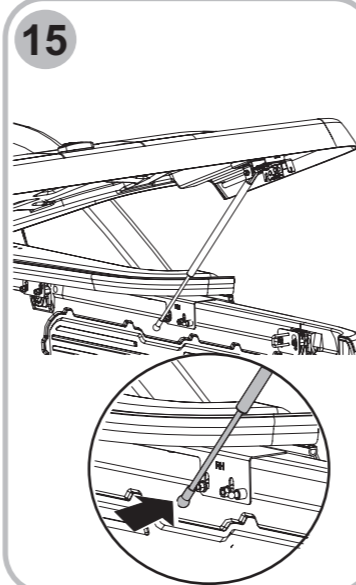

AEROKLAS CO., LTD.
 62 Soi Bangna-Trad 25, Bangna Bangkok 10260
 Tel : (662) 7443020-9 Fax : (662) 7443030
 www.aeroklas.com, www.deck-cover.com E-mail : webinfo@aeroklas.com

PART LIST

COMPONENT PART

No.	(COMPONENT PART)	(Q'TY)
1.	FRONT PANEL (DECK COVER)	1
2.	BODY (DECK COVER)	1
3.	SPORT BAR	1
4.	WIRE HARNESS FOR SPORT BAR	1
5.	WIRE HARNESS KIT FOR OE SPORT BAR	1
6.	SIDE SUPPOR BAR, RH/LH	1/1
7.	FRONT CLAMP	2
8.	REAR CLAMP	2
9.	MIDDLE CLAMP	2
10.	ASSY PLATE LOCK V2	2
11.	FRONT BRACKET FOR SPORT BAR RH/LH	1/1
12.	REAR BRACKET FOR SPORT BAR RH/LH	1/1
13.	FRONT RUBBER END TUBE RH/LH	1/1
14.	REAR RUBBER END TUBE RH/LH	1/1
15.	GAS STRUT	2
16.	EXTENSION NUT L15 mm.	4
17.	RUBBER SUPPORT FRONT PANEL	4
18.	COLLAR L15 (PINK COLOR)	2
19.	COLLAR L17 (BLUE COLOR)	2
20.	LINER TAPE	1
21.	RUBBER SHIM	1
22.	INSTALLATION MANUAL	1

1 No. 4, 5

Remove OE sport bar

Ø25 mm.

3 Unit (mm.)

Attach Liner tape

No. 12 (9-12Nm)

C

Middle Clamp