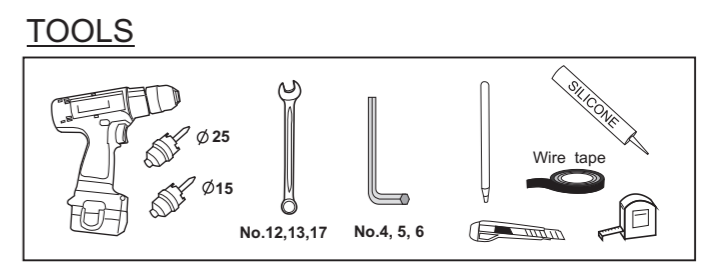

AEROKLAS CO., LTD.
 62 Soi Bangna-Trad 25, Bangna Bangkok 10260
 Tel : (662) 7443020-9 Fax : (662) 7443030
 www.aeroklas.com, www.deck-cover.com E-mail : webinfo@aeroklas.com

PART LIST

COMPONENT PART

No.	(COMPONENT PART)	(Q'TY)
1.	FRONT PANEL (DECK COVER)	1
2.	BODY (DECK COVER)	1
3.	SPORT BAR	1
4.	WIRE HARNESS FOR SPORT BAR	1
5.	WIRE HARNESS KIT FOR OE SPORT BAR	1
6.	SIDE SUPPOR BAR, RH/LH	1/1
7.	FRONT CLAMP	2
8.	REAR CLAMP	2
9.	MIDDLE CLAMP	2
10.	ASSY PLATE LOCK V2	2
11.	FRONT BRACKET FOR SPORT BAR RH/LH	1/1
12.	REAR BRACKET FOR SPORT BAR RH/LH	1/1
13.	FRONT RUBBER END TUBE RH/LH	1/1
14.	REAR RUBBER END TUBE RH/LH	1/1
15.	GAS STRUT	2
16.	EXTENSION NUT L15 mm.	4
17.	RUBBER SUPPORT FRONT PANEL	4
18.	COLLAR L15 (PINK COLOR)	2
19.	COLLAR L17 (BLUE COLOR)	2
20.	LINER TAPE	1
21.	RUBBER SHIM	1
22.	INSTALLATION MANUAL	1

1 No. 4, 5

Remove OE sport bar

Ø25 mm.

3 Unit (mm.)

Attach Liner tape

No. 12 (9-12Nm)

C

Middle Clamp

Collar L 15 (Pink Color) L15 mm.

Collar L 17 (Blue Color) L17 mm.

SILICONE

7 No. 17 (9-12 Nm)

EXTENSION BOLT

Extension Bolt (L) 42 mm.

Extension Bolt (L) 32 mm.

9