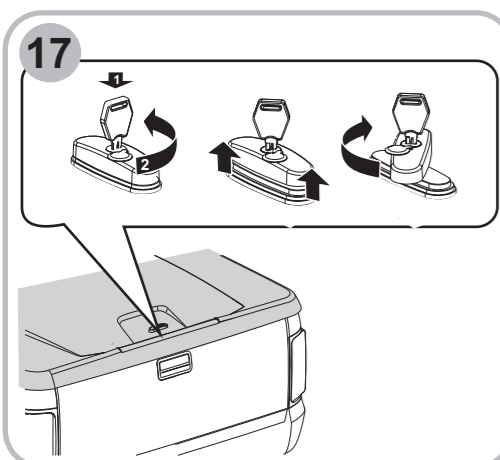

AEROKLAS CO., LTD.
 62 Soi Bangna-Trad 25, Bangna Bangkok 10260
 Tel : (662) 7443020-9 Fax : (662) 7443030
 www.aeroklas.com, www.deck-cover.com E-mail : webinfo@aeroklas.com

PART LIST

COMPONENT PART

No.	(COMPONENT PART)	(Q'TY)
1.	FRONT PANEL (DECK COVER)	1
2.	BODY (DECK COVER)	1
3.	SPORT BAR	1
4.	WIRE HARNESS FOR SPORT BAR	1
5.	WIRE HARNESS KIT FOR OE SPORT BAR	1
6.	SIDE SUPPOR BAR, RH/LH	1/1
7.	FRONT CLAMP	2
8.	REAR CLAMP	2
9.	MIDDLE CLAMP	2
10.	ASSY PLATE LOCK V2	2
11.	FRONT BRACKET FOR SPORT BAR RH/LH	1/1
12.	REAR BRACKET FOR SPORT BAR RH/LH	1/1
13.	FRONT RUBBER END TUBE RH/LH	1/1
14.	REAR RUBBER END TUBE RH/LH	1/1
15.	GAS STRUT	2
16.	EXTENSION NUT L15 mm.	4
17.	RUBBER SUPPORT FRONT PANEL	4
18.	COLLAR L15 (PINK COLOR)	2
19.	COLLAR L17 (BLUE COLOR)	2
20.	LINER TAPE	1
21.	RUBBER SHIM	1
22.	INSTALLATION MANUAL	1

1 No. 4, 5

Remove OE sport bar

Ø25 mm.

3 Unit (mm.)

Attach Liner tape

No. 12 (9-12Nm)

C

Middle Clamp