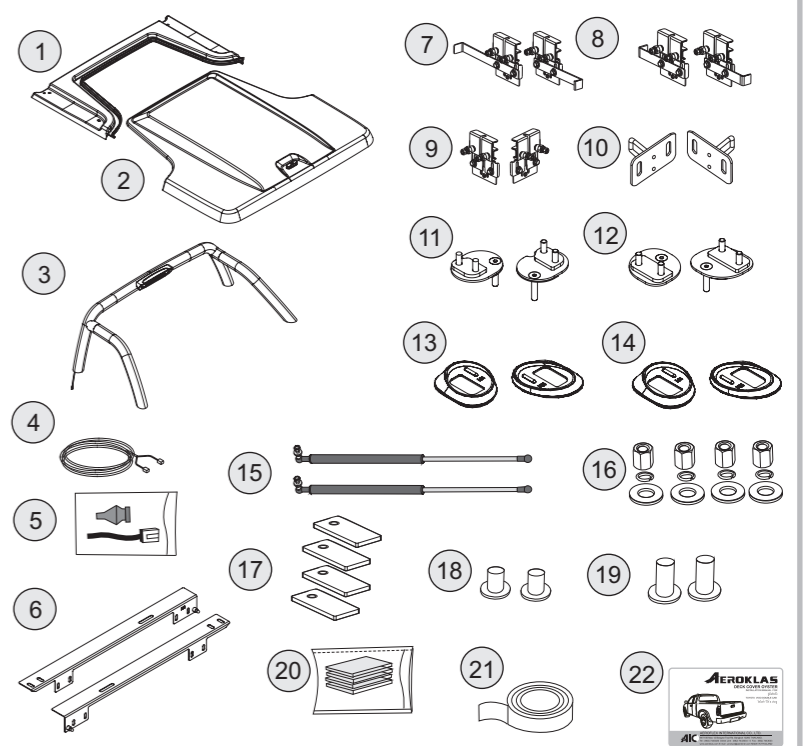

AEROKLAS CO., LTD.
 62 Soi Bangna-Trad 25, Bangna Bangkok 10260
 Tel : (662) 7443020-9 Fax : (662) 7443030
 www.aeroklas.com, www.deck-cover.com E-mail : webinfo@aeroklas.com

PART LIST

COMPONENT PART

No.	(COMPONENT PART)	(Q'TY)
1.	FRONT PANEL (DECK COVER)	1
2.	BODY (DECK COVER)	1
3.	SPORT BAR	1
4.	WIRE HARNESS FOR SPORT BAR	1
5.	WIRE HARNESS KIT FOR OE SPORT BAR	1
6.	SIDE SUPPOR BAR, RH/LH	1/1
7.	FRONT CLAMP	2
8.	REAR CLAMP	2
9.	MIDDLE CLAMP	2
10.	ASSY PLATE LOCK V2	2
11.	FRONT BRACKET FOR SPORT BAR RH/LH	1/1
12.	REAR BRACKET FOR SPORT BAR RH/LH	1/1
13.	FRONT RUBBER END TUBE RH/LH	1/1
14.	REAR RUBBER END TUBE RH/LH	1/1
15.	GAS STRUT	2
16.	EXTENSION NUT L15 mm.	4
17.	RUBBER SUPPORT FRONT PANEL	4
18.	COLLAR L15 (PINK COLOR)	2
19.	COLLAR L17 (BLUE COLOR)	2
20.	LINER TAPE	1
21.	RUBBER SHIM	1
22.	INSTALLATION MANUAL	1

1 No. 4, 5

Remove OE sport bar

Ø25 mm.

3 Unit (mm.)

Attach Liner tape

No. 12 (9-12Nm)

C

Middle Clamp

Ø25

Ø25

90

FRONT หน้า

UNDERRAIL BED LINER

REAR หลัง

4 Underrail Bed liner

A

Collar L 15 (Pink Color) L15 mm.

Collar L 17 (Blue Color) L17 mm.

SILICONE

7 No. 17 (9-12 Nm)

EXTENSION BOLT

Extension Bolt (L) 42 mm.

Extension Bolt (L) 32 mm.

9