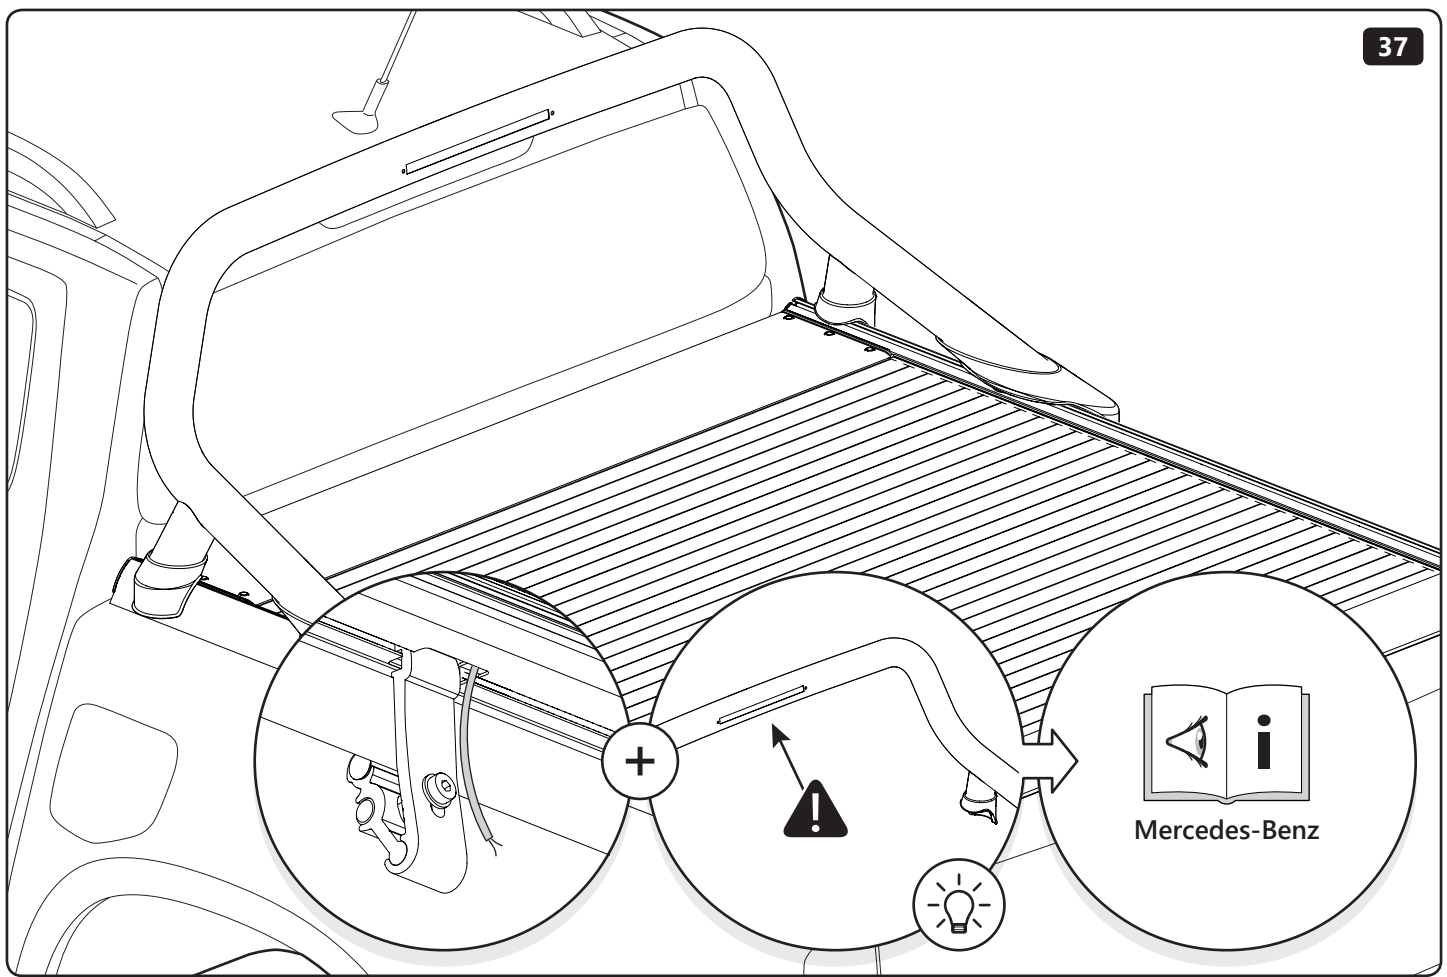

Tools and materials needed

 <p>5 mm</p> <p>Ø 16 mm</p>	<p>1 - 25 Nm</p>  <p>6mm</p> <p>10mm</p>	
		 <p>5 mm</p>

1

2

 Ø 16mm

10mm 10Nm

Customer Service +45 4810 2950 (08:00 - 16:00 CET)  
Fax +45 4810 2960  
Support [info@mountaintop.dk](mailto:info@mountaintop.dk)  
Website [www.mountaintop.dk](http://www.mountaintop.dk)  
Address Pedersholmparken 10, 3600 Frederikssund, Denmark