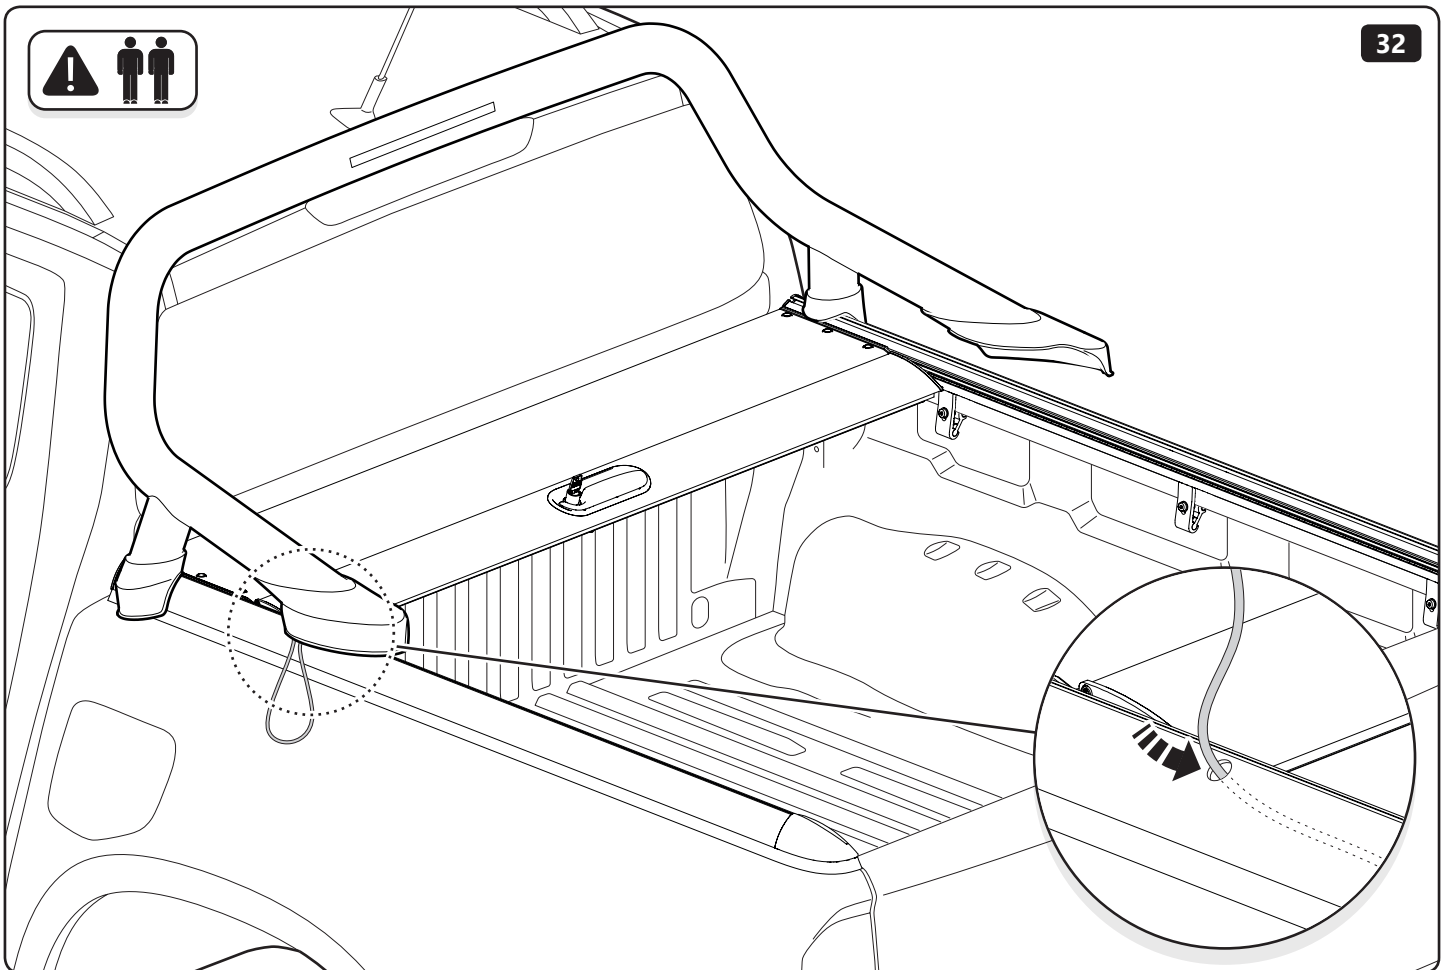

Tools and materials needed

 <p>5 mm</p> <p>Ø 16 mm</p>	<p>1 - 25 Nm</p>  <p>6mm</p> <p>10mm</p>	
		 <p>5 mm</p>

1

2

 Ø 16mm

10mm 10Nm

Customer Service +45 4810 2950 (08:00 - 16:00 CET)  
Fax +45 4810 2960  
Support [info@mountaintop.dk](mailto:info@mountaintop.dk)  
Website [www.mountaintop.dk](http://www.mountaintop.dk)  
Address Pedersholmparken 10, 3600 Frederikssund, Denmark