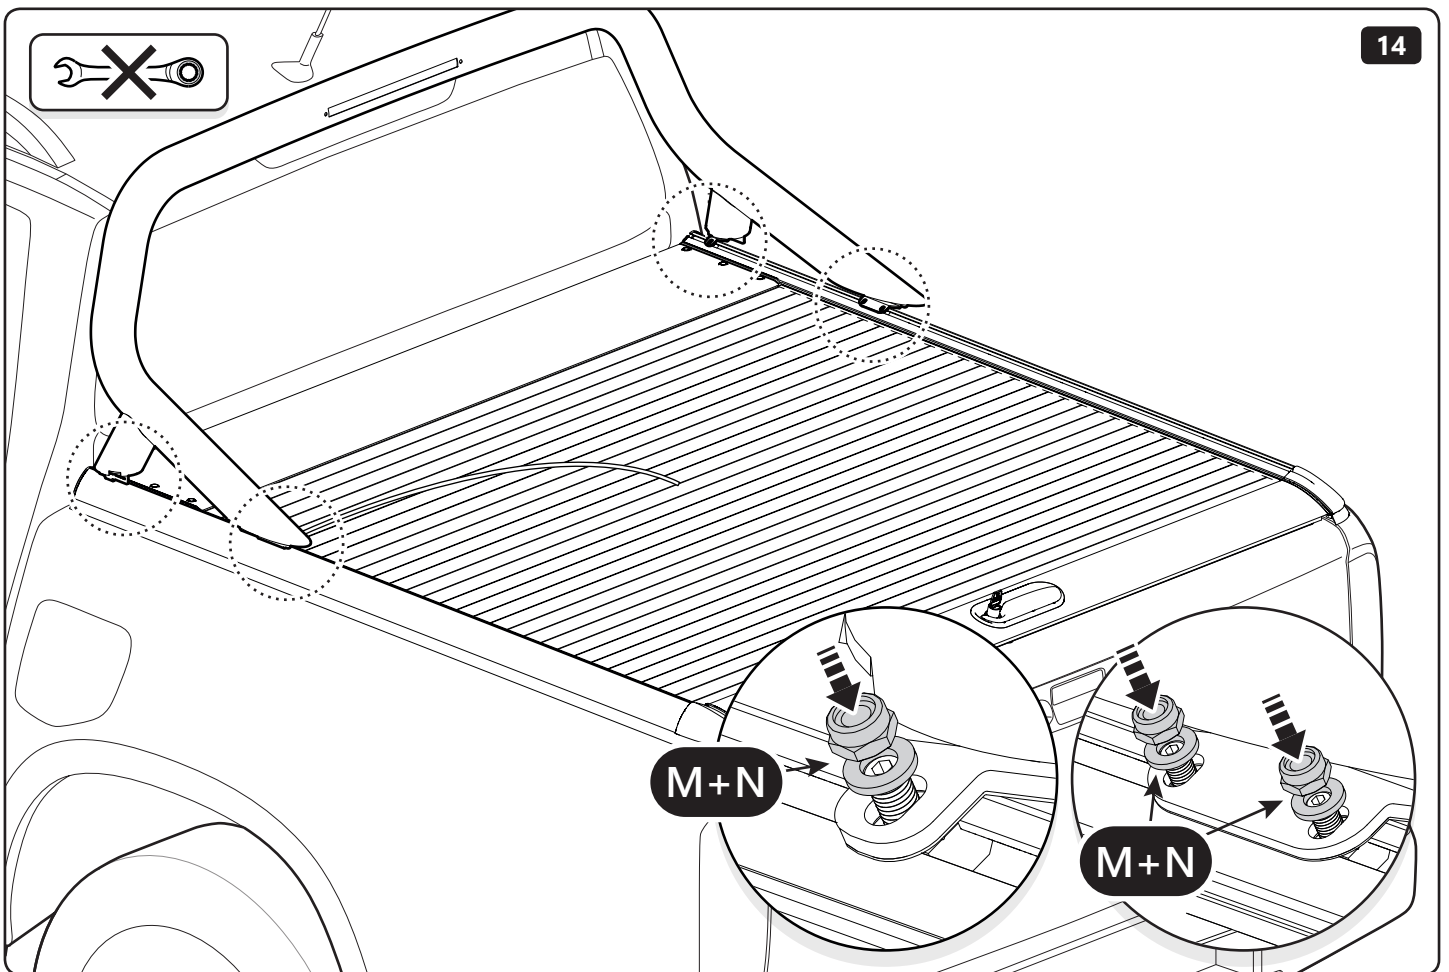

Tools and materials needed

 <p>5 mm</p> <p>Ø 16 mm</p>	<p>1 - 25 Nm</p>  <p>6mm</p> <p>10mm</p>	
		 <p>5 mm</p>

1

2

 Ø 16mm

10mm 10Nm

Customer Service +45 4810 2950 (08:00 - 16:00 CET)  
Fax +45 4810 2960  
Support [info@mountaintop.dk](mailto:info@mountaintop.dk)  
Website [www.mountaintop.dk](http://www.mountaintop.dk)  
Address Pedersholmparken 10, 3600 Frederikssund, Denmark