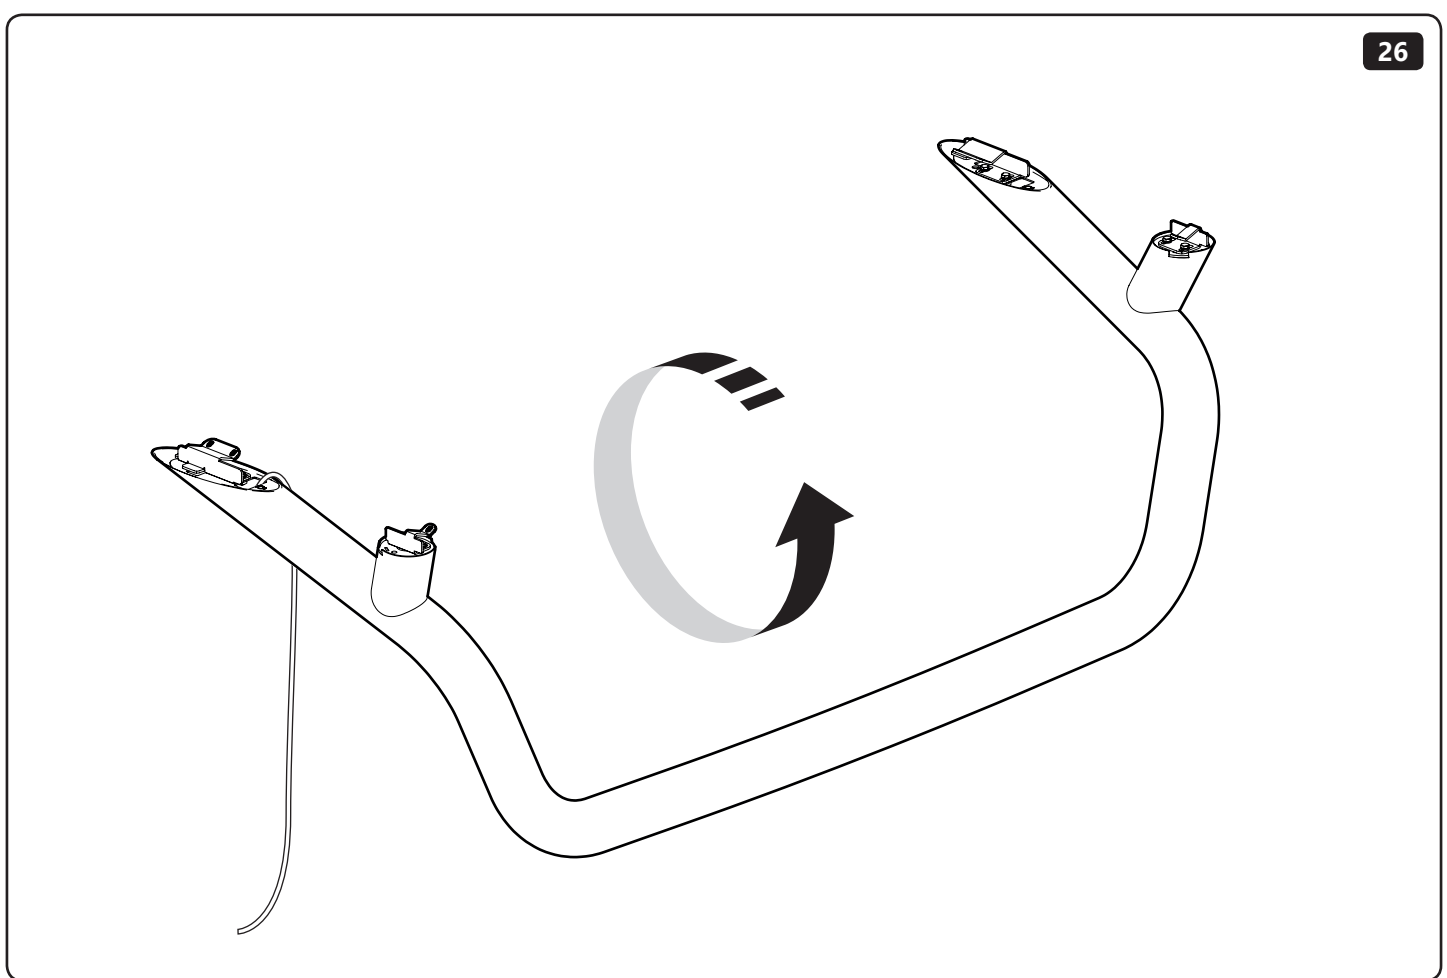

Tools and materials needed

 <p>5 mm</p> <p>Ø 16 mm</p>	<p>1 - 25 Nm</p>  <p>6mm</p> <p>10mm</p>	
		 <p>5 mm</p>

1

2

 Ø 16mm

10mm 10Nm

Customer Service +45 4810 2950 (08:00 - 16:00 CET)  
Fax +45 4810 2960  
Support [info@mountaintop.dk](mailto:info@mountaintop.dk)  
Website [www.mountaintop.dk](http://www.mountaintop.dk)  
Address Pedersholmparken 10, 3600 Frederikssund, Denmark