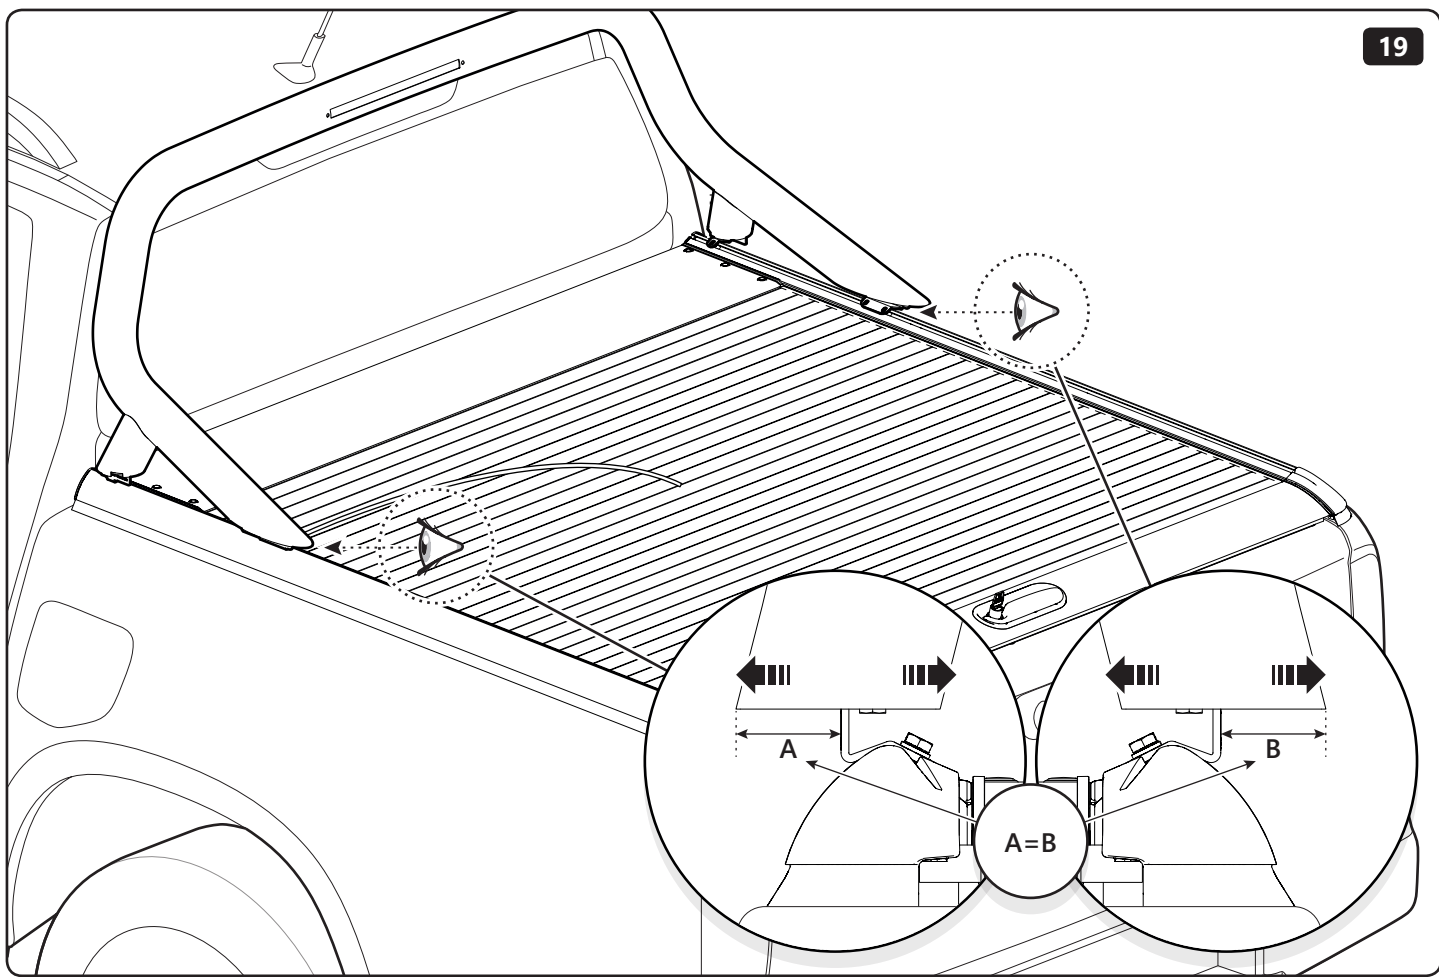

Tools and materials needed

 <p>5 mm</p> <p>Ø 16 mm</p>	<p>1 - 25 Nm</p>  <p>6mm</p> <p>10mm</p>	
		 <p>5 mm</p>

1

2

 Ø 16mm

10mm 10Nm

Customer Service +45 4810 2950 (08:00 - 16:00 CET)  
Fax +45 4810 2960  
Support [info@mountaintop.dk](mailto:info@mountaintop.dk)  
Website [www.mountaintop.dk](http://www.mountaintop.dk)  
Address Pedersholmparken 10, 3600 Frederikssund, Denmark