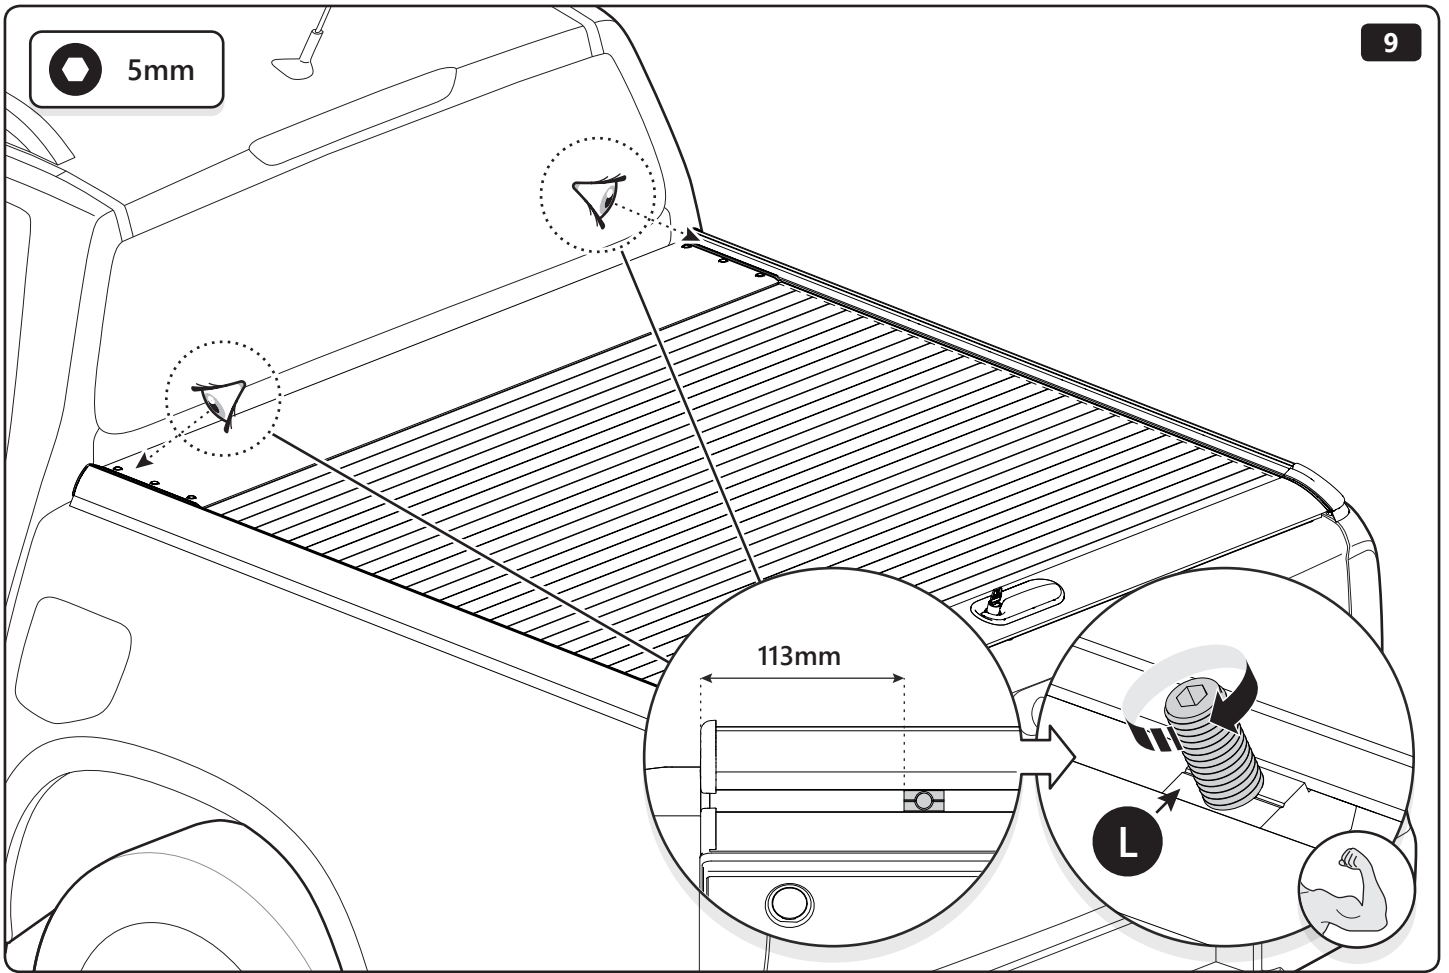

Tools and materials needed

 <p>5 mm</p> <p>Ø 16 mm</p>	<p>1 - 25 Nm</p>  <p>6mm</p> <p>10mm</p>	
		 <p>5 mm</p>

1

2

 Ø 16mm

10mm 10Nm

Customer Service +45 4810 2950 (08:00 - 16:00 CET)  
Fax +45 4810 2960  
Support [info@mountaintop.dk](mailto:info@mountaintop.dk)  
Website [www.mountaintop.dk](http://www.mountaintop.dk)  
Address Pedersholmparken 10, 3600 Frederikssund, Denmark