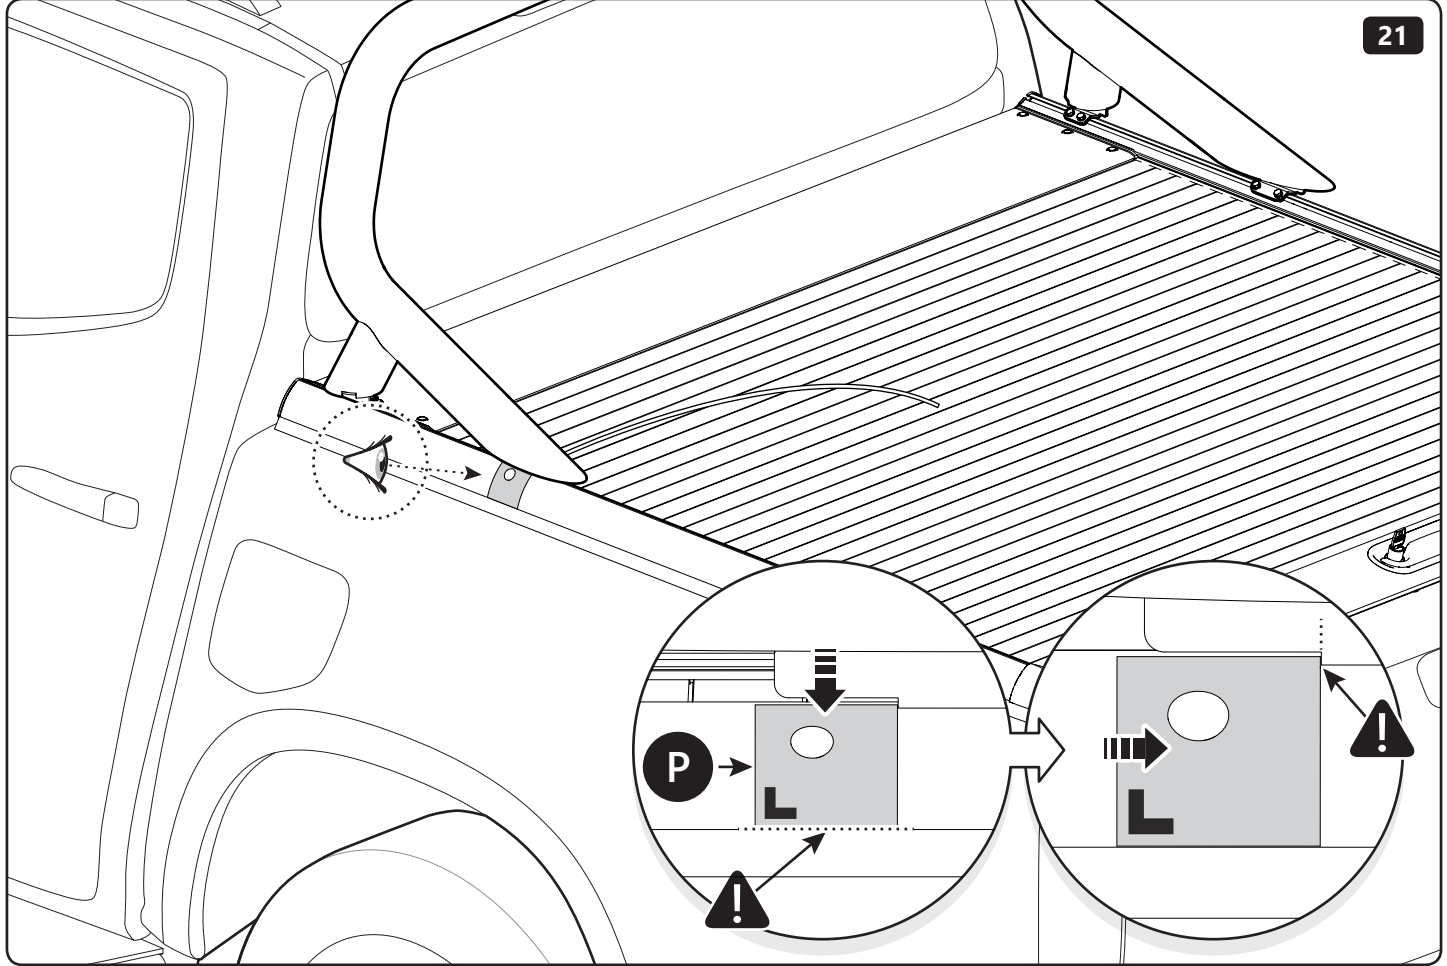

Tools and materials needed

 <p>5 mm</p> <p>Ø 16 mm</p>	<p>1 - 25 Nm</p>  <p>6mm</p> <p>10mm</p>	
		 <p>5 mm</p>

1

2

 Ø 16mm

10mm 10Nm

Customer Service +45 4810 2950 (08:00 - 16:00 CET)  
Fax +45 4810 2960  
Support [info@mountaintop.dk](mailto:info@mountaintop.dk)  
Website [www.mountaintop.dk](http://www.mountaintop.dk)  
Address Pedersholmparken 10, 3600 Frederikssund, Denmark