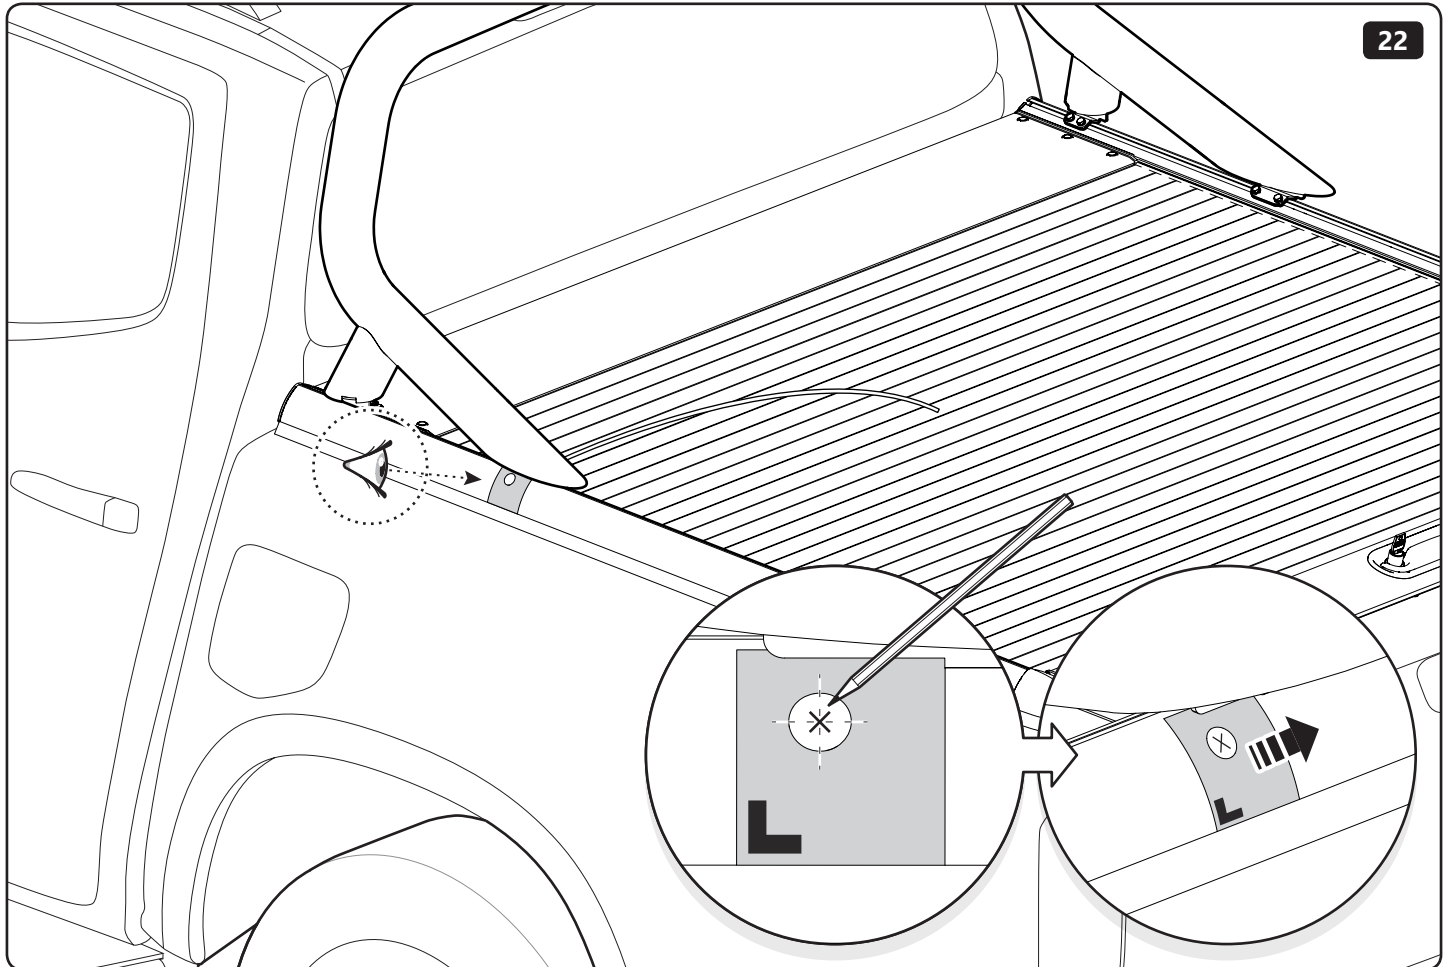

Tools and materials needed

 <p>5 mm</p> <p>Ø 16 mm</p>	<p>1 - 25 Nm</p>  <p>6mm</p> <p>10mm</p>	
		 <p>5 mm</p>

1

2

 Ø 16mm

10mm 10Nm

Customer Service +45 4810 2950 (08:00 - 16:00 CET)  
Fax +45 4810 2960  
Support [info@mountaintop.dk](mailto:info@mountaintop.dk)  
Website [www.mountaintop.dk](http://www.mountaintop.dk)  
Address Pedersholmparken 10, 3600 Frederikssund, Denmark