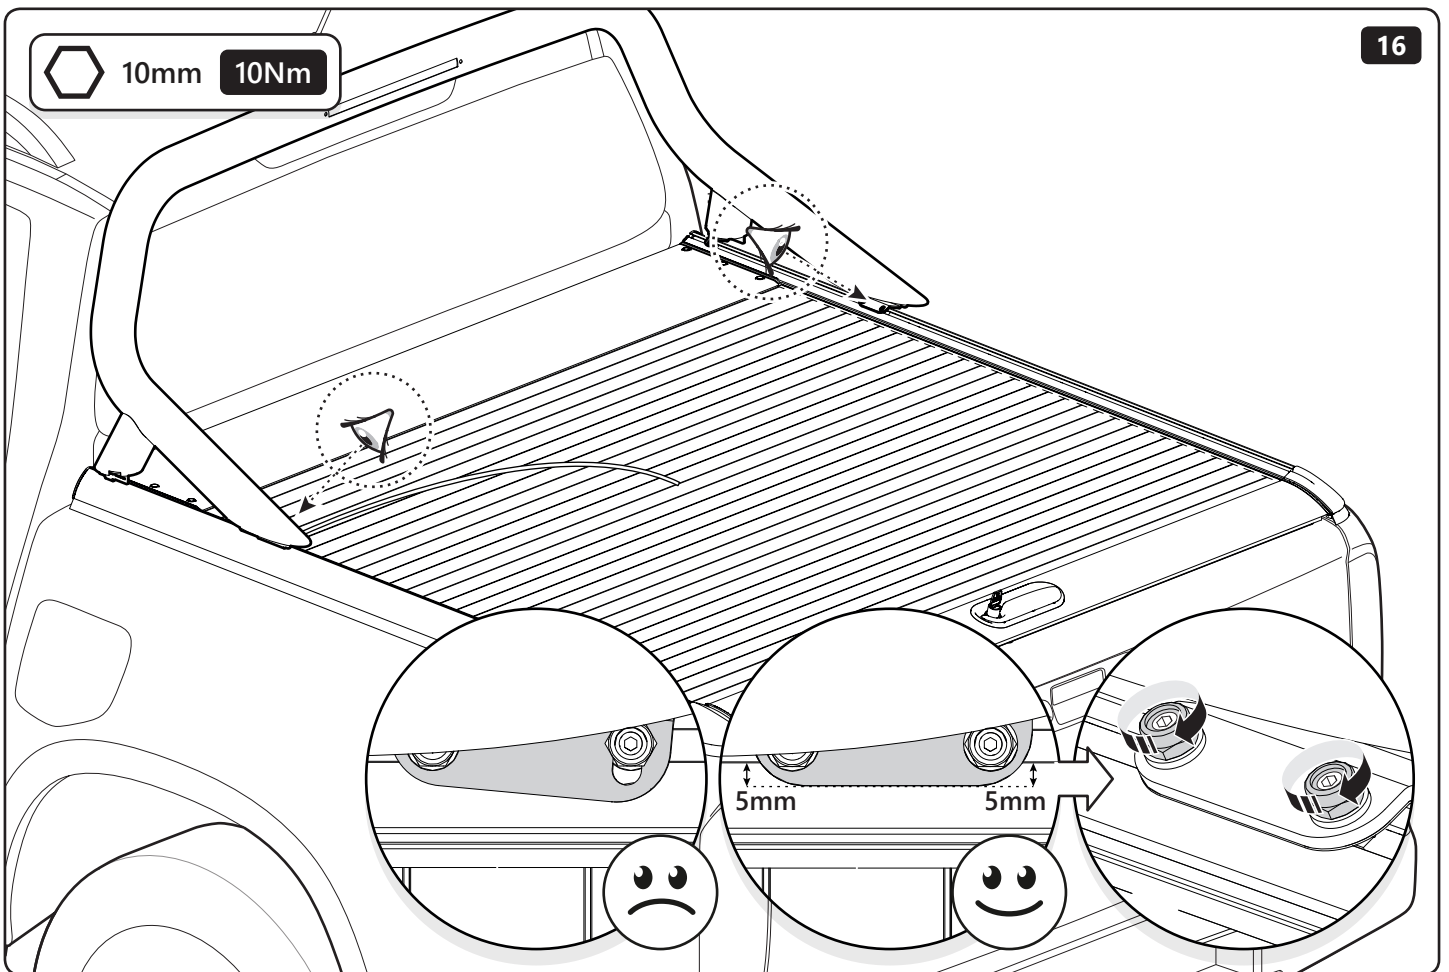

Tools and materials needed

 <p>5 mm</p> <p>Ø 16 mm</p>	<p>1 - 25 Nm</p>  <p>6mm</p> <p>10mm</p>	
		 <p>5 mm</p>

1

2

 Ø 16mm

10mm 10Nm

Customer Service +45 4810 2950 (08:00 - 16:00 CET)  
Fax +45 4810 2960  
Support [info@mountaintop.dk](mailto:info@mountaintop.dk)  
Website [www.mountaintop.dk](http://www.mountaintop.dk)  
Address Pedersholmparken 10, 3600 Frederikssund, Denmark