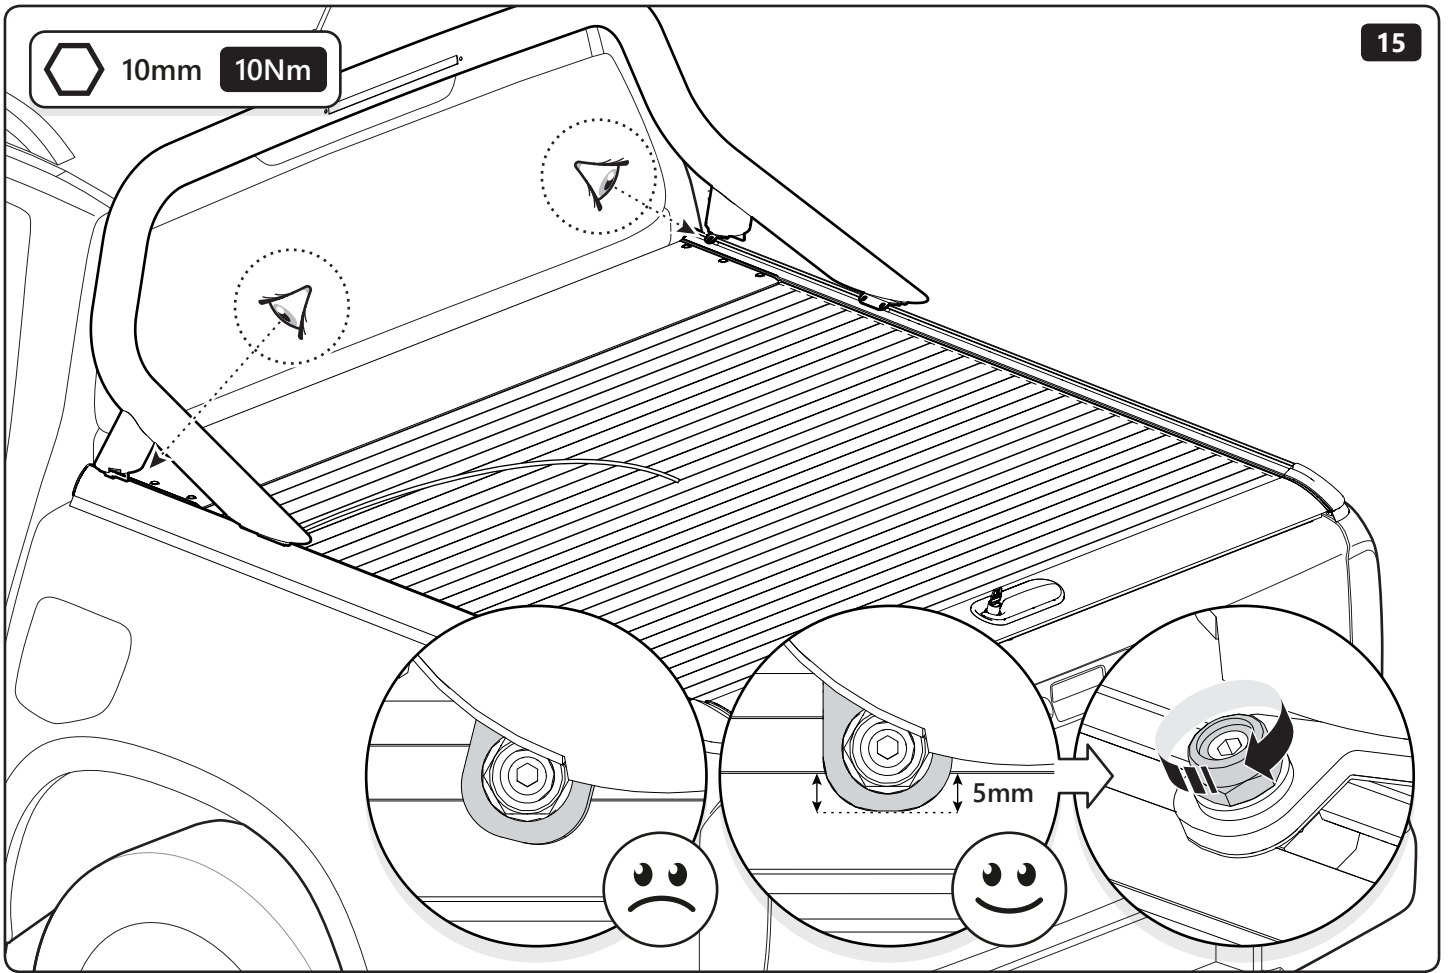

Tools and materials needed

 <p>5 mm</p> <p>Ø 16 mm</p>	<p>1 - 25 Nm</p>  <p>6mm</p> <p>10mm</p>	
		 <p>5 mm</p>

1

2

 Ø 16mm

10mm 10Nm

Customer Service +45 4810 2950 (08:00 - 16:00 CET)  
Fax +45 4810 2960  
Support [info@mountaintop.dk](mailto:info@mountaintop.dk)  
Website [www.mountaintop.dk](http://www.mountaintop.dk)  
Address Pedersholmparken 10, 3600 Frederikssund, Denmark