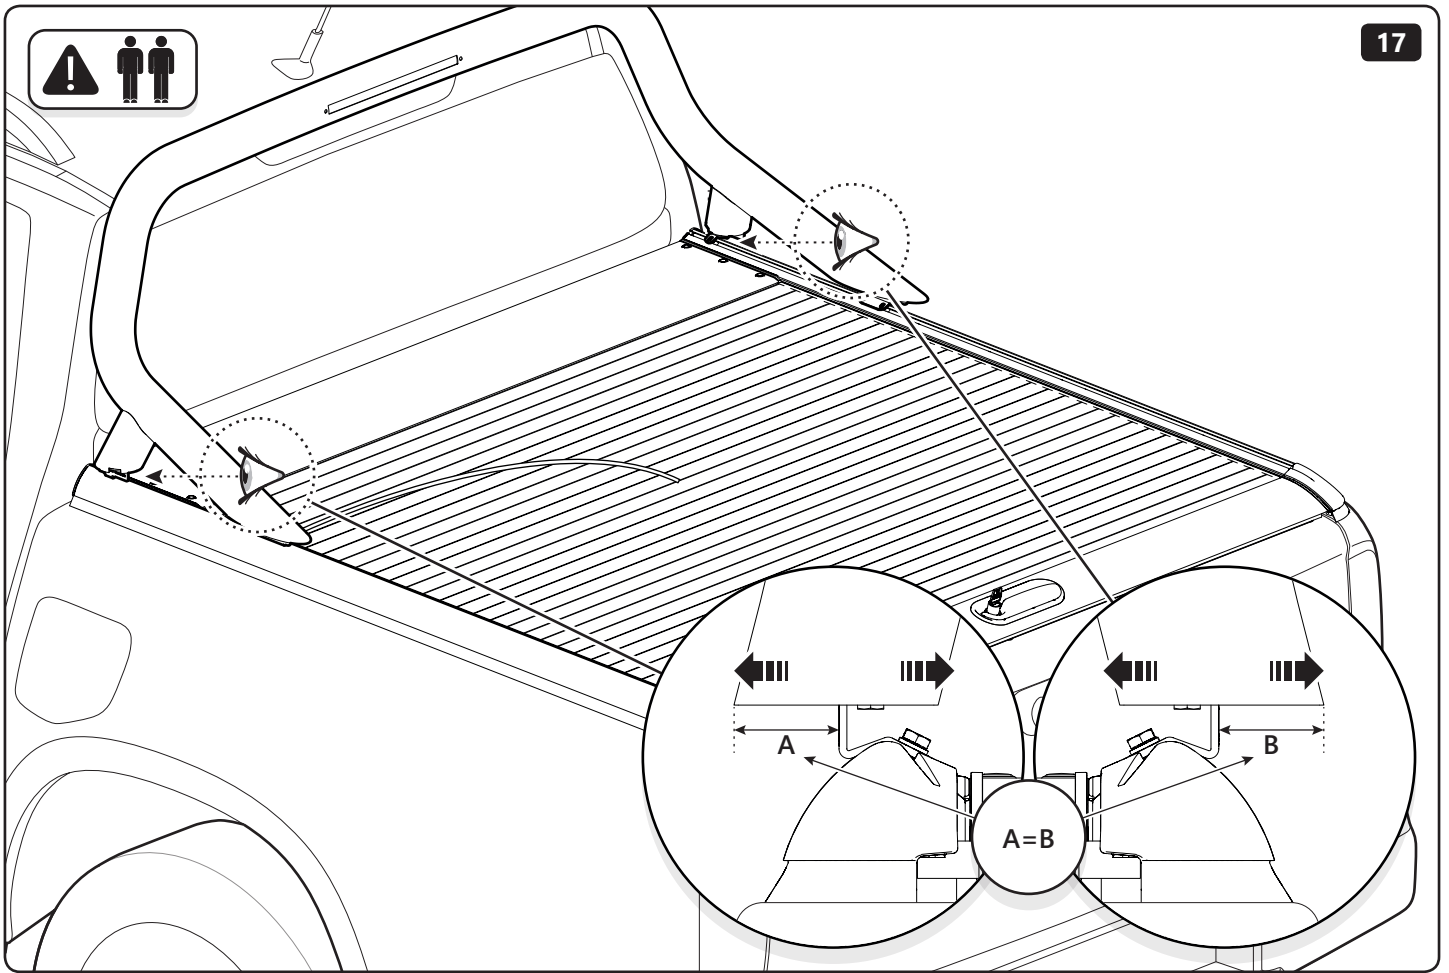

Tools and materials needed

 <p>5 mm</p> <p>Ø 16 mm</p>	<p>1 - 25 Nm</p>  <p>6mm</p> <p>10mm</p>	
		 <p>5 mm</p>

1

2

 Ø 16mm

10mm 10Nm

Customer Service +45 4810 2950 (08:00 - 16:00 CET)  
Fax +45 4810 2960  
Support [info@mountaintop.dk](mailto:info@mountaintop.dk)  
Website [www.mountaintop.dk](http://www.mountaintop.dk)  
Address Pedersholmparken 10, 3600 Frederikssund, Denmark